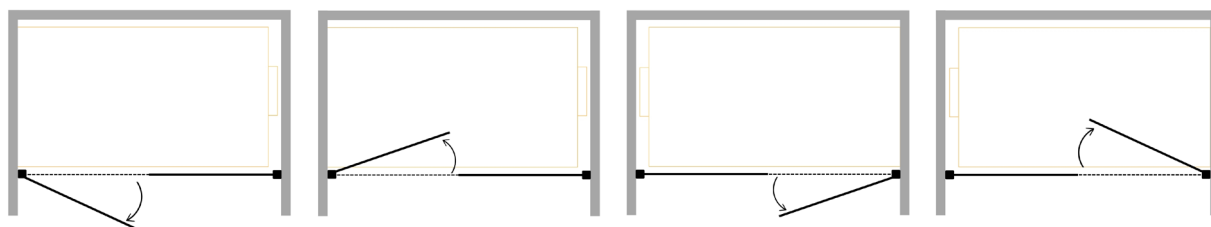

Tuš vrata **LEGO ELITE CHROME**