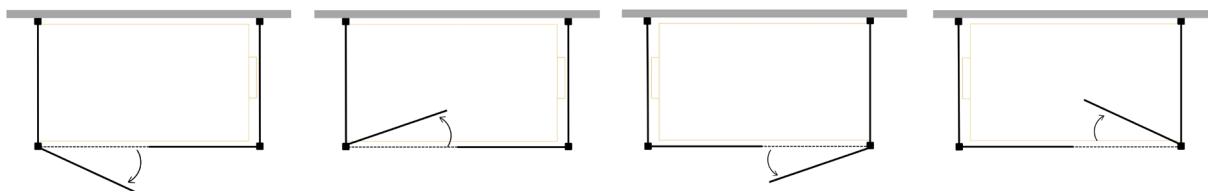

Tuš kabine **LEGO GRACE BLACK**