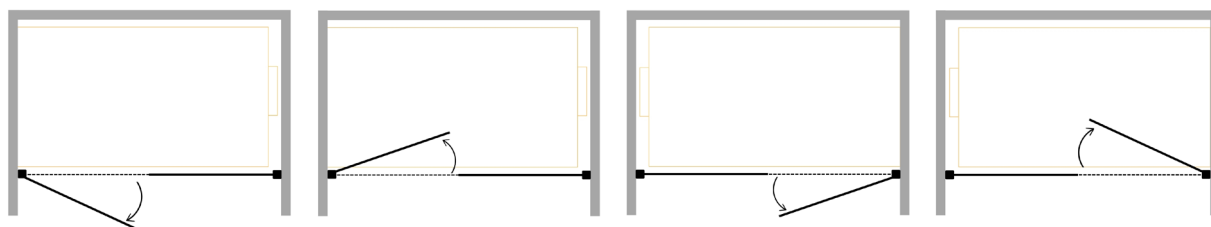

Tuš kabine **LEGO ELITE CHROME**