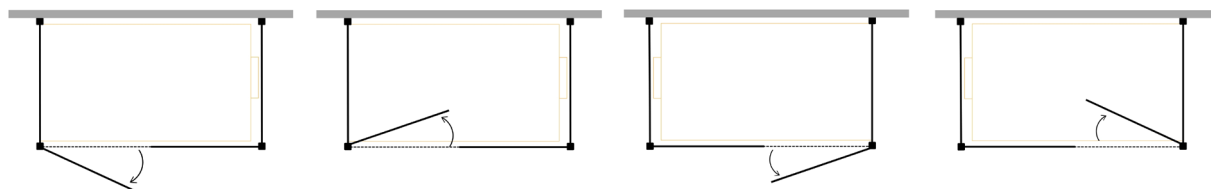

Tuš kabine **LEGO GRACE BLACK**