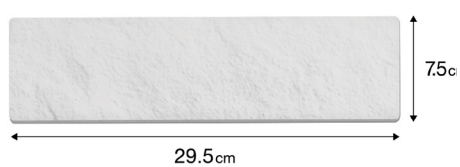

DEBELINA POKRIVNE PLOŠČICE: 6 mm