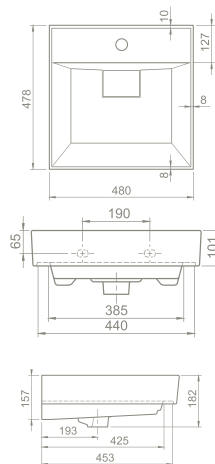

Ceramic Cap

Installation
Vanity / Wall hang Basin
please remove "-U"
to cancel the faucet hole

VB012T52R04
044700-97

VB012T52R07
044700-97

VB012T52R05
044707-97

VB012T52R13
04470A-97

max	43x45	70x30
kg	14	16
	20x50x53	21x82x38
	40"HC Cont. : 52 110x110x246	40"HC Cont. : 30 88x100x245
	Truck : 52 110x110x266	Truck : 30 88x100x245