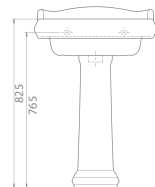

Installation
Vanity / Wall hang Basin
please remove "-U"
to cancel the faucet hole

Pedestal

PD028100000
006100
Basin, 1837

Features

	90x49,5	71x49,5	51x49,5	
	29	25	19	10
	31x101x58	29x82x58	30x61x58	20x70x27
	40"HC Cont. : 16 100x120x244	40"HC Cont. : 16 85x110x246	40"HC Cont. : 24 100x120x246	40"HC Cont. : 63 110x110x122
	Truck : 16 100x120x244	Truck : 16 85x110x246	Truck : 24 100x120x246	Truck : 63 110x110x122