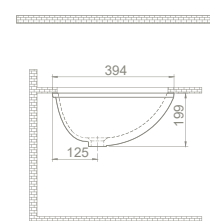

PRODUCTS

55x43 cm

UB058G42W00
070100
Under Counter Basin

Features

Installation
Under Counter Basin

48x39 cm

UB058E92W00
070200
Under Counter Basin

Installation
Under Counter Basin

42x34 cm

UB058D82W00
070000
Under Counter Basin

Installation
Under Counter Basin

35x30 cm

UB058C92W00
070500
Under Counter Basin

Installation
Under Counter Basin

11

43x49x7

40"HC Cont. : 96
100x120x185

Truck : 96
100x120x185

8

45x53x7

40"HC Cont. : 96
92x107x190

Truck : 96
92x107x190

6

43x49x7

40"HC Cont. : 96
88x100x190

Truck : 96
88x100x190

4

36x40x11

40"HC Cont. : 96
81x110x195

Truck : 96
81x110x195