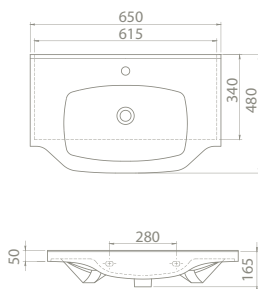

65x48 cm

VB023J62U00
081000-u
Basin, new classic

Features

Installation
Vanity / Wall hang Basin

please remove "-U"
to cancel the faucet hole

55x48 cm

VB023H02U00
081100-u
Basin, new classic

Installation
Vanity / Wall hang Basin

please remove "-U"
to cancel the faucet hole

	60,5x33,5	51x34,2
	14	12
	20x66x53	20x57x51
	40"HC Cont. : 34 108x128x244	40"HC Cont. : 52 114x114x237
	Truck : 34 108x128x264	Truck : 52 114x114x257