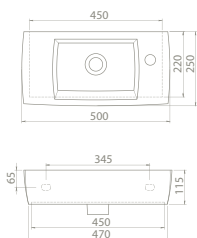

25x50 cm

TB002F22R00

001500-u

Over Counter Basin, City

Features

Installation
Vanity / Wall hang Basin

please remove "-U"
to cancel the faucet hole

25x50 cm

TB002F22L00

001600-u

Over Counter Basin, City

Installation
Vanity / Wall hang Basin

please remove "-U"
to cancel the faucet hole

	44x21,5	44x21,5
	9	9
	17x52x27	17x52x27
	40"HC Cont. : 100 103x103x247	40"HC Cont. : 100 103x103x247
	Truck : 100 103x103x247	Truck : 100 103x103x247