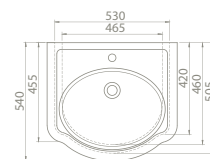

Installation
Vanity / Wall hang Basin
please remove "-U"
to cancel the faucet hole

Pedestal

PD028100000
006100
Basin, 1837

Features

	90x49,5	71x49,5	51x49,5	
	29	25	19	10
	31x101x58	29x82x58	30x61x58	20x70x27
	40"HC Cont. : 16 100x120x244	40"HC Cont. : 16 85x110x246	40"HC Cont. : 24 100x120x246	40"HC Cont. : 63 110x110x122
	Truck : 16 100x120x244	Truck : 16 85x110x246	Truck : 24 100x120x246	Truck : 63 110x110x122