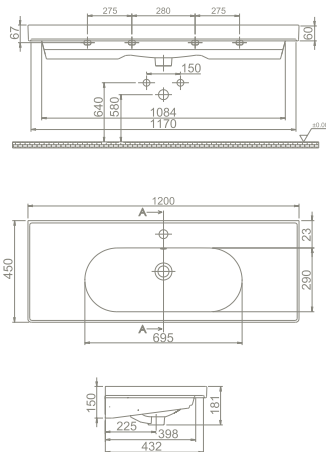

PRODUCTS

120x45 cm

VB042B52U00
043600-u
Basin, Arya

Features

Installation
Vanity / Wall hang Basin
please remove "-U"
to cancel the faucet hole

Colours

- **VB042B52U04**
  043600-97
  white matte
- **VB042B52U07**
  043608-97
  cappuccino matte
- **VB042B52U05**
  043607-97
  black matte
- **VB042B52U13**
  04360A-97
  gray matte

100x45 cm

VB042A02U00
043500-u
Basin, Arya

Installation
Vanity / Wall hang Basin
please remove "-U"
to cancel the faucet hole

- **VB042A02U04**
  043500-97
- **VB042A02U07**
  043508-97
- **VB042A02U05**
  043507-97
- **VB042A02U13**
  04350A-97

80x45 cm

VB042M22U00
043300-u
Basin, Arya

Installation
Vanity / Wall hang Basin
please remove "-U"
to cancel the faucet hole

- **VB042M22U04**
  043300-97
- **VB042M22U07**
  043308-97
- **VB042M22U05**
  043307-97
- **VB042M22U13**
  04330A-97

60x45 cm

VB042H82U00
043100-u
Basin, Arya

Installation
Vanity / Wall hang Basin
please remove "-U"
to cancel the faucet hole

- **VB042H82U04**
  043100-97
- **VB042H82U07**
  043108-97
- **VB042H82U05**
  043109-97
- **VB042H82U13**
  043109-97

	116x42	95x42,5	75x42,5	55,5x42,5
	28	25	20	15
	20x122x48	19x102x49	20x82x49	20x62x49
	40"HC Cont. : 24 120x120x252	40"HC Cont. : 24 103x103x252	40"HC Cont. : 28 83x120x249	40"HC Cont. : 48 100x120x251
	Truck : 24 120x120x252	Truck : 24 103x103x252	Truck : 28 83x120x249	Truck : 48 100x120x251