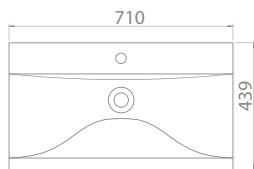

Half Pedestal, Cubic

PD063110000

016000
Pedestal, Bella

	14	7
	19x74x50	31x32x31
	40"HC Cont. : 34 114x114x253	40"HC Cont. : 63 92x96x262
	Truck : 34 114x114x253	Truck : 63 92x96x262