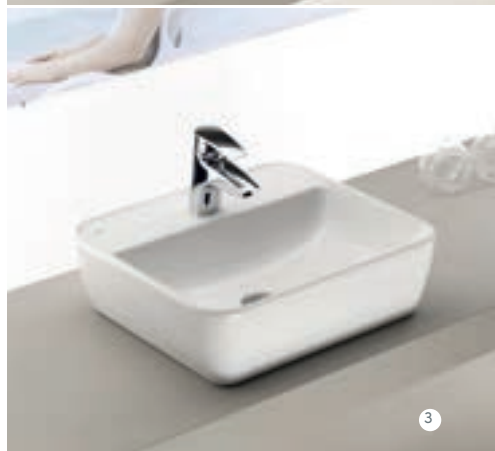

one

The round look which is among the latest trends is blended with a special concept in the One Set, bringing a different ambiance to the bathrooms. Round sinks are one of the most trendy product type lately.