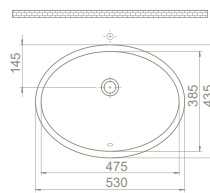

PRODUCTS

55x43 cm

UB058G42W00
070100
Under Counter Basin

Features

Installation
Under Counter Basin

48x39 cm

UB058E92W00
070200
Under Counter Basin

Installation
Under Counter Basin

42x34 cm

UB058D82W00
070000
Under Counter Basin

Installation
Under Counter Basin

35x30 cm

UB058C92W00
070500
Under Counter Basin

Installation
Under Counter Basin

11

43x49x7

40"HC Cont. : 96
100x120x185

Truck : 96
100x120x185

8

45x53x7

40"HC Cont. : 96
92x107x190

Truck : 96
92x107x190

6

43x49x7

40"HC Cont. : 96
88x100x190

Truck : 96
88x100x190

4

36x40x11

40"HC Cont. : 96
81x110x195

Truck : 96
81x110x195