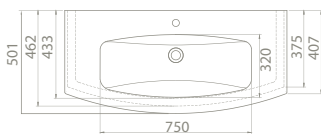

90x51 cm

VB026O02U00

090100-u
Basin, Plus

Installation
Vanity / Wall hang Basin

please remove "-U"
to cancel the faucet hole

- **VB026O02U04**
  090100-97
- **VB026O02U07**
  090108-97
- **VB026O02U05**
  090107-97
- **VB026O02U13**
  09010A-97

	46x107	46x85
	27	22
	18x112x54	19x91x54
	40"HC Cont. : 24 110x110x248	40"HC Cont. : 26 93x110x249
	Truck : 24 110x110x248	Truck : 26 93x110x249