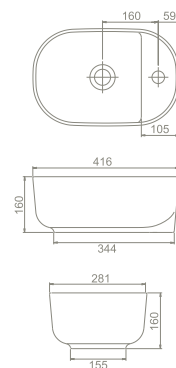

60x40 cm

OC007H61U00
077100-u
Basin, Aqua

Installation
Over Counter Basin
please remove "-U"
to cancel the faucet hole

42x27 cm

OC007D61U00
077000-u
Basin, Aqua

Installation
Over Counter Basin
please remove "-U"
to cancel the faucet hole

Ø33 cm

TB007S71W00
077600
Basin, Aqua

Installation
Over Counter Basin
Without Taphole

Features

Colours

- **OC007M01U04**
  077300-97
  white matte
- **OC007M01U07**
  077308-97
  cappuccino matte
- **OC007M01U05**
  077307-97
  black matte
- **OC007M01U13**
  07730A-97
  gray matte

- **OC007H61U04**
  077100-97
- **OC007H61U07**
  077108-97
- **OC007H61U05**
  077107-97
- **OC007H61U13**
  07710A-97

- **OC007D61U04**
  077000-97
- **OC007D61U07**
  077008-97
- **OC007D61U05**
  077007-97
- **OC007D61U13**
  07700A-97

- **TB007S71W04**
  077600-97
- **TB007S71W07**
  077608-97
- **TB007S71W05**
  077607-97
- **TB007S71W13**
  07760A-97

	17	12	8	4,5
	41x81x18	42x62x18	30x43x18	35x35x18
	40"HC Cont. : 28 83x120x241	40"HC Cont. : 52 103x103x248	40"HC Cont. : 91 90x105x250	40"HC Cont. : 114 103x103x244
	Truck : 28 83x120x259	Truck : 52 103x103x248	Truck : 91 90x105x250	Truck : 114 103x103x244