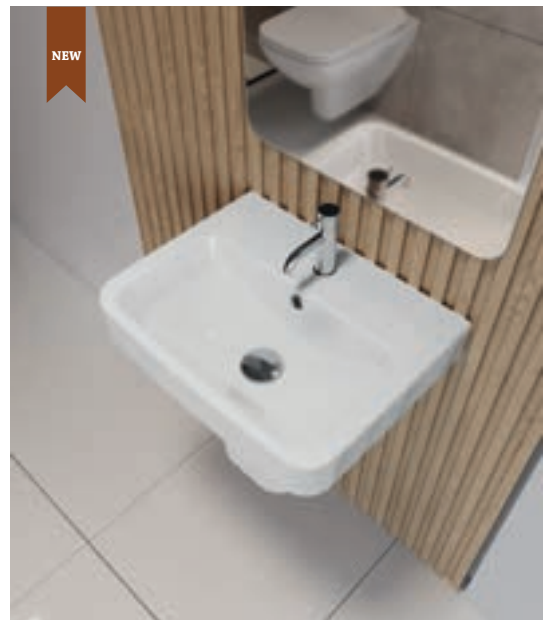

“Style and practicality meet with Duru basin in narrow spaces!”

The new 45x35cm and 55x45 Duru basin is specially designed for narrow spaces. It offers a practical solution, providing comfort in compact bathrooms. Additionally, the basin’s unique half-pedestal design allows for versatile usage. Duru basin combines elegance and functionality, making it stand out in small spaces.

NEW

cerastyle.com