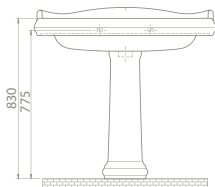

Installation
Vanity / Wall hang Basin
please remove "-U"
to cancel the faucet hole

Pedestal

PD028100000
006100
Basin, 1837

Features

	90x49,5	71x49,5	51x49,5	
	29	25	19	10
	31x101x58	29x82x58	30x61x58	20x70x27
	40"HC Cont. : 16 100x120x244	40"HC Cont. : 16 85x110x246	40"HC Cont. : 24 100x120x246	40"HC Cont. : 63 110x110x122
	Truck : 16 100x120x244	Truck : 16 85x110x246	Truck : 24 100x120x246	Truck : 63 110x110x122