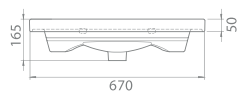

Installation
Vanity / Wall hang Basin
please remove "-U"
to cancel the faucet hole

- **VB032H82U04**
  032000-97
- **VB032H82U07**
  032008-97
- **VB032H82U05**
  032007-97
- **VB032H82U13**
  03200A-97

	65,5x42,5	55,5x42,5
	16	16
	20x71x50	20x62x49
	40"HC Cont. : 40 114x114x250	40"HC Cont. : 48 100x120x246
	Truck : 40 114x114x250	Truck : 48 100x120x246