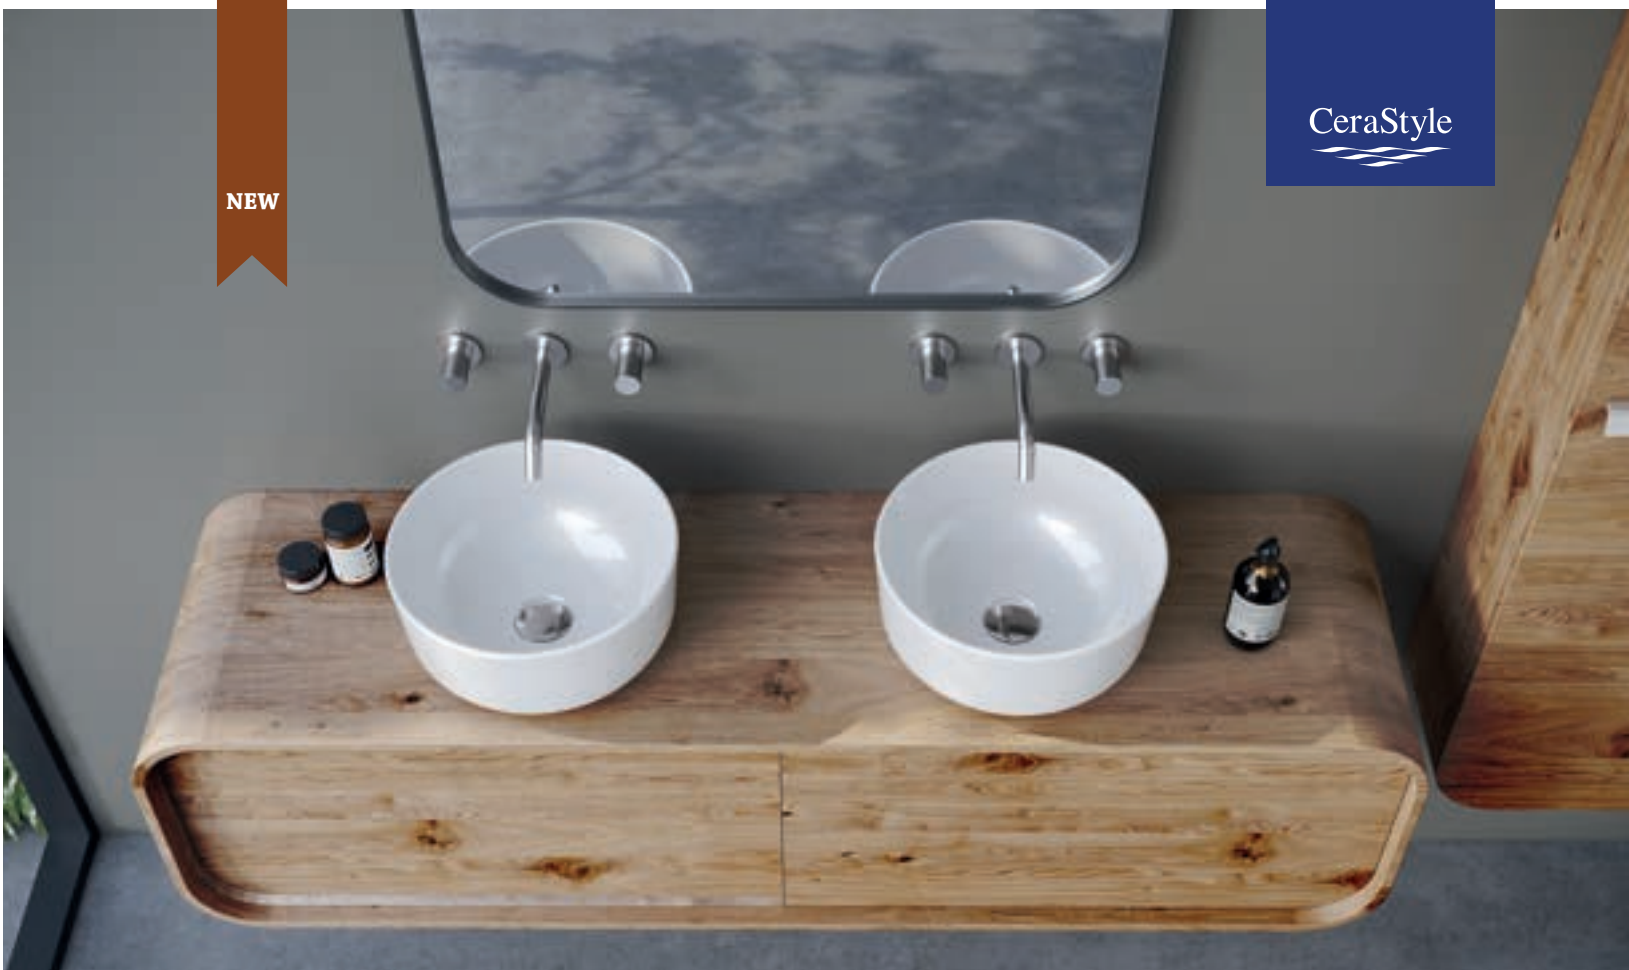

aqua

flawless and fit

minimal style The Aqua Set
80 cm, 60 cm and 42 cm size
options and draws attention
with its variety of dimension
options.

aqua

NEW

CeraStyle

cerastyle.com

aqua 179 |