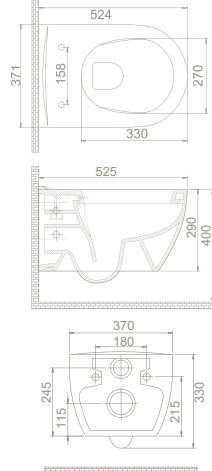

40"HC Cont. : 25
93x114x246

40"HC Cont. : 25
93x114x246

40"HC Cont. : 25
93x114x246

40"HC Cont. : 36
114x114x241

Truck : 31
114x114x246

Truck : 31
114x114x246

Truck : 31
114x114x246

Truck : 36
114x114x241