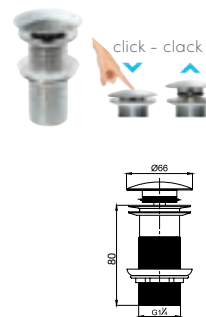

Features

- Chrome Coated
- Brass Material
- G1 ¼ Connection

Circle Pop-up Waste for Washbasin

BD05805010221711

Circle Pop-up Waste for Washbasin

BD05805010211711

cerastyle.com

noura