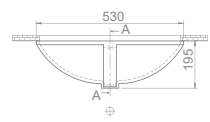

PRODUCTS

55x43 cm

UB058G42W00
070100
Under Counter Basin

Features

Installation
Under Counter Basin

48x39 cm

UB058E92W00
070200
Under Counter Basin

Installation
Under Counter Basin

42x34 cm

UB058D82W00
070000
Under Counter Basin

Installation
Under Counter Basin

35x30 cm

UB058C92W00
070500
Under Counter Basin

Installation
Under Counter Basin

11

43x49x7

40"HC Cont. : 96
100x120x185

Truck : 96
100x120x185

8

45x53x7

40"HC Cont. : 96
92x107x190

Truck : 96
92x107x190

6

43x49x7

40"HC Cont. : 96
88x100x190

Truck : 96
88x100x190

4

36x40x11

40"HC Cont. : 96
81x110x195

Truck : 96
81x110x195