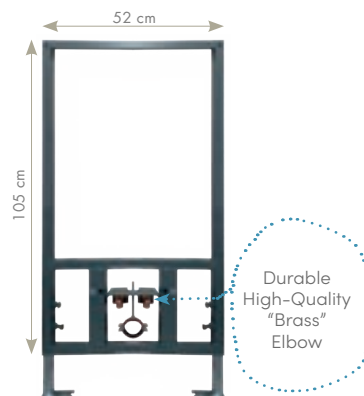

for push buttons, please check page 212

Bidet Frame (105 cm)

BF05802000300001

- Safe mounting with metal profile frame
- Practical ease of application
- Possibility to apply to both drywall and reinforced concrete walls
- Up and down height adjustment