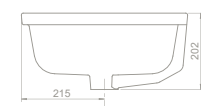

Ø 38 cm

UB065D22W00

070600

Under Counter Basin, Suit

Features

Installation

Under Counter Basin
Wall Hang Basin/Half Pedestal

depth: 14,6 cm

9

45x45x24

40"HC Cont. : 60
114x114x250

Truck : 60
114x114x250