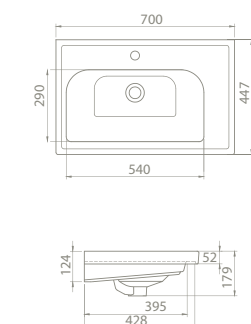

70x45 cm

VB015K42U00

031100-u
Basin, Frame

Installation
Vanity / Wall hang Basin

*please remove "-U"
to cancel the faucet hole*

- **VB015K42U04**
  031100-97
- **VB015K42U07**
  031108-97
- **VB015K42U05**
  031107-97
- **VB015K42U13**
  03110A-97

	94x42	84,7x42,2	76x42,5	65,5x42,5
	22	20	18	17
	19x101x49	20x92x49	19x81x49	20x72x50
	40"HC Cont. : 24 103x103x246	40"HC Cont. : 28 100x110x249	40"HC Cont. : 28 83x120x248	40"HC Cont. : 40 110x110x253
	Truck : 24 103x103x256	Truck : 28 100x110x259	Truck : 28 83x120x259	Truck : 40 110x110x264