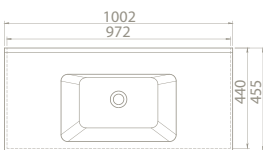

65x45 cm

VB048J32U00
067300-u
Basin, Arte

Installation
Vanity / Wall hang Basin
please remove "-U"
to cancel the faucet hole

	97x43,5	81,5x42,5	72,5x43,5	62x43
	21	19	16	14
	21x103x52	19x88x50	18x77x49	18x67x49
	40"HC Cont. : 24 103x103x242	40"HC Cont. : 28 93x110x252	40"HC Cont. : 40 114x114x244	40"HC Cont. : 46 105x120x256
	Truck : 24 103x103x263	Truck : 28 93x110x252	Truck : 40 114x114x256	Truck : 46 105x120x256