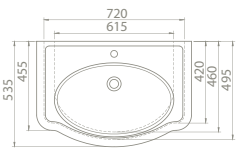

Installation
Vanity / Wall hang Basin
please remove "-U"
to cancel the faucet hole

Pedestal

PD028100000
006100
Basin, 1837

Features

	90x49,5	71x49,5	51x49,5	
	29	25	19	10
	31x101x58	29x82x58	30x61x58	20x70x27
	40"HC Cont. : 16 100x120x244	40"HC Cont. : 16 85x110x246	40"HC Cont. : 24 100x120x246	40"HC Cont. : 63 110x110x122
	Truck : 16 100x120x244	Truck : 16 85x110x246	Truck : 24 100x120x246	Truck : 63 110x110x122