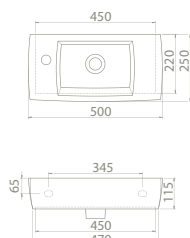

25x50 cm

TB002F22R00

001500-u

Over Counter Basin, City

Features

Installation
Vanity / Wall hang Basin

please remove "-U"
to cancel the faucet hole

25x50 cm

TB002F22L00

001600-u

Over Counter Basin, City

Installation
Vanity / Wall hang Basin

please remove "-U"
to cancel the faucet hole

	44x21,5	44x21,5
	9	9
	17x52x27	17x52x27
	40"HC Cont. : 100 103x103x247	40"HC Cont. : 100 103x103x247
	Truck : 100 103x103x247	Truck : 100 103x103x247