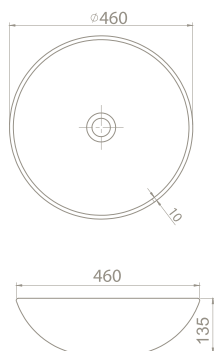

Ø 46 cm

OC052E81W00

071600

Over Counter Basin, Zero

Features

Installation

Over Counter Basin

Without Tophole

Colours

● **OC052E81W04**
071600-97
white matte

● **OC052E81W07**
071608-97
cappuccino matte

● **OC052E81W05**
071607-97
black matte

● **OC052E81W13**
07160A-97
gray matte

8

48x48x16

40"HC Cont. : 80

110x110x251

Truck : 80

110x110x251