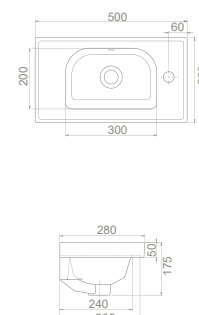

65x45 cm

VB015J32U00
030800-u
Basin, Frame

60x45 cm

VB015H82U00
031000-u
Basin, Frame

50x38 cm

VB015F52U00
030900-u
Basin, Frame

* Left Tap Hole

50x28 cm

VB015F32L00
001800-u
Basin, Frame

* Right Tap Hole

50x28 cm

VB015F32R00
001700-u
Basin, Frame

Features

Installation
Vanity / Wall hang Basin
please remove "-U"
to cancel the faucet hole

Installation
Vanity / Wall hang Basin
please remove "-U"
to cancel the faucet hole

Installation
Vanity / Wall hang Basin
please remove "-U"
to cancel the faucet hole

Installation
Vanity / Wall hang Basin
please remove "-U"
to cancel the faucet hole

Installation
Vanity / Wall hang Basin
please remove "-U"
to cancel the faucet hole

Colours

- **VB015J32U04**
  030800-97
  white matte
- **VB015J32U07**
  030808-97
  cappuccino matte
- **VB015J32U05**
  030807-97
  black matte
- **VB015J32U13**
  03080A-97
  gray matte

- **VB015H82U04**
  031000-97
- **VB015H82U07**
  031008-97
- **VB015H82U05**
  031007-97
- **VB015H82U13**
  03100A-97

- **VB015F52U04**
  030900-97
- **VB015F52U07**
  030908-97
- **VB015F52U05**
  030907-97
- **VB015F52U13**
  03090A-97

- **VB015F32L04**
  001800-97
- **VB015F32L07**
  001808-97
- **VB015F32L05**
  001807-97
- **VB015F32L13**
  00180A-97

- **VB015F32R04**
  001700-97
- **VB015F32R07**
  001708-97
- **VB015F32R05**
  001707-97
- **VB015F32R13**
  00170A-97

max	61x42,5	55,5x42,5	46x35,5	46,5x26	46,5x26
kg	16	13	11	8	8
	19x67x49	19x62x50	19x52x43	20x52x30	19x52x30
	40"HC Cont. : 48 105x120x248	40"HC Cont. : 48 100x120x250	40"HC Cont. : 64 110x110x245	40"HC Cont. : 90 110x110x243	40"HC Cont. : 90 110x110x243
	Truck : 48 105x120x259	Truck : 48 100x120x261	Truck : 64 110x110x264	Truck : 90 110x110x263	Truck : 90 110x110x263