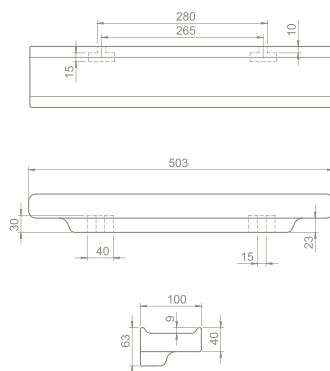

PRODUCTS

ET059R60000
010500
Defne

ET059R50000
010400
Defne

AH059R00000
010800
Defne

Features

Installation **Hidden Fixation**
Fixing **included**
Shape **Square**

Installation **Hidden Fixation**
Fixing **included**
Shape **Square**

Installation **Hidden Fixation**
Fixing **included**
Shape **Square**

Colours

- **ET059R60004**
  010500-97
  white matte
- **ET059R60007**
  010508-97
  cappuccino matte
- **ET059R60005**
  010507-97
  black matte
- **ET059R60013**
  01050A-97
  gray matte

ET059R50004
010400-97

ET059R50007
010408-97

ET059R50005
010407-97

ET059R50013
01040A-97

AH059R00004
010800-97

AH059R00007
010808-97

AH059R00005
010807-97

AH059R00013
01080A-97

4

31x61x16

40"HC Cont. : 180
100x120x111

Truck : 180
100x120x111

2,4

34x51x12

40"HC Cont. : 264
100x100x116

Truck : 264
100x100x116

1

38x39x20

40"HC Cont. : 768
100x100x94

Truck : 768
100x100x94