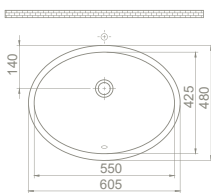

PRODUCTS

55x43 cm

UB058G42W00
070100
Under Counter Basin

Features

Installation
Under Counter Basin

48x39 cm

UB058E92W00
070200
Under Counter Basin

Installation
Under Counter Basin

42x34 cm

UB058D82W00
070000
Under Counter Basin

Installation
Under Counter Basin

35x30 cm

UB058C92W00
070500
Under Counter Basin

Installation
Under Counter Basin

11

43x49x7

40"HC Cont. : 96
100x120x185

Truck : 96
100x120x185

8

45x53x7

40"HC Cont. : 96
92x107x190

Truck : 96
92x107x190

6

43x49x7

40"HC Cont. : 96
88x100x190

Truck : 96
88x100x190

4

36x40x11

40"HC Cont. : 96
81x110x195

Truck : 96
81x110x195