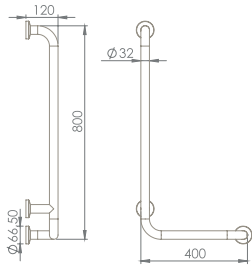

Grab Bars Shiny Chrome