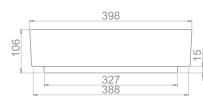

Ø 38 cm

OC065D22U00

078000-u
in Countertop, Suit

Features

Installation
Vanity / Over Counter Basin

please remove "-U"
to cancel the faucet hole

* Ø 40 cm

OC065T72W04

078100-97
Over Counter Basin, Suit

Installation
Over Counter Basin
Without Tophole

* This product is only produced
with matte surface.

Colours

● OC065T72W07
078108-97
cappuccino matte

● OC065T72W05
078107-97
black matte

● OC065T72W13
07810A-97
gray matte

9

39x39x21

40"HC Cont. : 60
100x100x230

Truck : 60
100x100x230

6

43x43x15

40"HC Cont. : 80
103x103x240

Truck : 80
103x103x240

Click-clack Basin Drains

Features

- Chrome Coated
- Brass Material
- G1 ¼ Connection

Circle Pop-up Waste for Washbasin

BD05805010221711

Circle Pop-up Waste for Washbasin

BD05805010211711