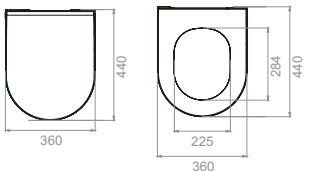

Features

- Duroplast
- Easy Take Off
- Hinges Stainless Steel