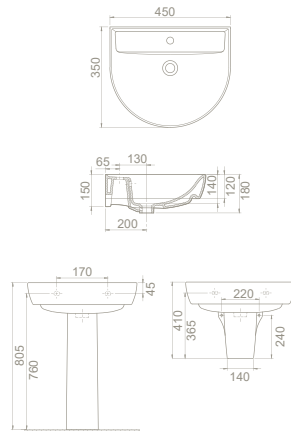

40"HC Cont. : 64
 108x108x245

40"HC Cont. : 160
 114x114x242

Truck : 28
 108x108x241

Truck : 64
 108x108x245

Truck : 160
 114x114x242

Kids Single Flush Internal Mechanisms

IM03001020110031

Features