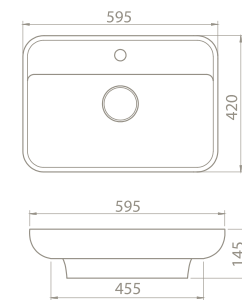

PRODUCTS

80x42 cm

OC019M11U00

072400-u
Over Counter Basin, Lal

Features

Ceramic Cap

Installation

Over Counter Basin

Included ceramic valve

please remove "-U"
to cancel the faucet hole

Colours

● **OC019M11U04**
072400-97
white matte

● **OC019M11U07**
072408-97
cappuccino matte

● **OC019M11U05**
072407-97
black matte

● **OC019M11U13**
07240A-97
gray matte

70x42 cm

OC019K21U00

072300-u
Over Counter Basin, Lal

Ceramic Cap

Installation

Over Counter Basin

Included ceramic valve

please remove "-U"
to cancel the faucet hole

● **OC019K21U04**
072300-97

● **OC019K21U07**
072308-97

● **OC019K21U05**
072307-97

● **OC019K21U13**
07230A-97

60x42 cm

OC019H71U00

072700-u
Over Counter Basin, Lal

Ceramic Cap

Installation

Over Counter Basin

Included ceramic valve

please remove "-U"
to cancel the faucet hole

● **OC019H71U04**
072700-97

● **OC019H71U07**
072708-97

● **OC019H71U05**
072707-97

● **OC019H71U13**
07270A-97

C60x46 cm

OC019H81U00

072200-u
Over Counter Basin, Lal

Ceramic Cap

Installation

Over Counter Basin

Included ceramic valve

please remove "-U"
to cancel the faucet hole

● **OC019H81U04**
072200-97

● **OC019H81U07**
072208-97

● **OC019H81U05**
072207-97

● **OC019H81U13**
07220A-97

18

44x82x18

40"HC Cont. : 32
83x120x241

Truck : 32
83x120x241

16

44x72x17

40"HC Cont. : 56
114x114x252

Truck : 56
114x114x252

13

44x61x17

40"HC Cont. : 56
103x103x248

Truck : 56
103x103x248

12

48x61x17

40"HC Cont. : 56
110x110x254

Truck : 56
110x110x254