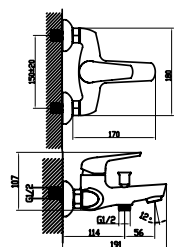

Bathroom Mixer

BM04705000000021
9FA133B99N10

Quantity in box	12

- 35 mm ceramic cartridge with adjustable temperature Flow Rate Limitation
- User friendly faucet knob with 15o degree moving angle
- %50 less water consumption
- 1/2" Shower Hose Connection
- Easy installation
- 5 Year guarantee