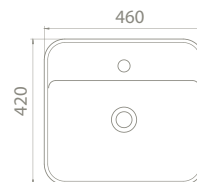

PRODUCTS

67x42 cm

OC021K01U00

076500-u
Over Counter Basin, One

Features

Installation
Over Counter Basin

With Taphole

*please remove "-U"
to cancel the faucet hole*

Colours

● **OC021K01U04**
076500-97
white matte

● **OC021K01U07**
076508-97
cappuccino matte

● **OC021K01U05**
076507-97
black matte

● **OC021K01U13**
07650A-97
gray matte

55x45 cm

OC021G71U00

076700-u
Over Counter Basin, One

Installation
Over Counter Basin

With Taphole

*please remove "-U"
to cancel the faucet hole*

OC021G71U04
076700-97

OC021G71U07
076708-97

OC021G71U05
076707-97

OC021G71U13
07670A-97

46x42 cm

OC021E71U00

076300-u
Over Counter Basin, One

Installation
Over Counter Basin

With Taphole

*please remove "-U"
to cancel the faucet hole*

OC021E71U04
076300-97

OC021E71U07
076308-97

OC021E71U05
076307-97

OC021E71U13
07630A-97

Ø 42 cm

OC021D71U00

076400-u
Over Counter Basin, One

Installation
Over Counter Basin

With Taphole

*please remove "-U"
to cancel the faucet hole*

OC021D71U04
076400-97

OC021D71U07
076408-97

OC021D71U05
076407-97

OC021D71U13
07640A-97

11

44x68x17

40"HC Cont. : 56
114x114x245

Truck : 56
114x114x245

14

47x56x17

40"HC Cont. : 56
103x103x249

Truck : 56
103x103x249

12

43x47x15

40"HC Cont. : 66
83x110x242

Truck : 66
83x110x242

8

44x44x16

40"HC Cont. : 76
103x103x254

Truck : 76
103x103x254