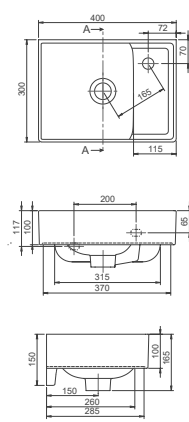

Features

Installation
Vanity / Wall hang Basin
please remove "-U"
to cancel the faucet hole

Installation
Vanity / Wall hang Basin
please remove "-U"
to cancel the faucet hole

Installation
Vanity / Wall hang Basin
please remove "-U"
to cancel the faucet hole

Installation
Vanity / Wall hang Basin
please remove "-U"
to cancel the faucet hole

Colours

- **WB012T92U04**
  white matte
- **WB012T92U07**
  cappuccino matte
- **WB012T92U05**
  black matte
- **WB012T92U13**
  gray matte

- **WB012T82U04**
- **WB012T82U07**
- **WB012T82U05**
- **WB012T82U13**

- **WB012F22R04**
- **WB012F22R07**
- **WB012F22R05**
- **WB012F22R13**

- **WB012F22L04**
- **WB012F22L07**
- **WB012F22L05**
- **WB012F22L13**

max	46,5x28
KG	10
	18x51x32
	40"HC Cont. : 84 110x110x235
	Truck : 84 110x110x245

	36,5x28
	8
	17x41x32
	40"HC Cont. : 84 100x100x235
	Truck : 84 100x100x235

	46,5x23
	8
	17x51x26
	40"HC Cont. : 100 110x110x248
	Truck : 100 110x110x248