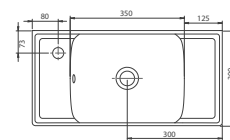

Truck : 44
110x110x245

56,5x28

14

17x61x32

40"HC Cont. : 56
80x120x249

Truck : 56
80x120x249

NEW 50x30 cm
WB012T92U00
Basin, Sharp

NEW 40x30 cm
WB012T82U00
Basin, Sharp