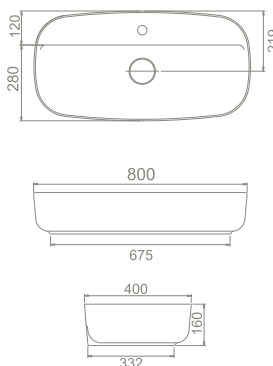

PRODUCTS

80x40 cm

OC007M01U00
077300-u
Basin, Aqua

Installation
Over Counter Basin

please remove "-U"
to cancel the faucet hole

60x40 cm

OC007H61U00
077100-u
Basin, Aqua

Installation
Over Counter Basin

please remove "-U"
to cancel the faucet hole

42x27 cm

OC007D61U00
077000-u
Basin, Aqua

Installation
Over Counter Basin

please remove "-U"
to cancel the faucet hole

Ø33 cm

TB007S71W003
077600
Basin, Aqua

Installation
Over Counter Basin

Without Taphole

Features

Colours

- **OC007M01U04**
  077300-97
  white matte
- **OC007M01U07**
  077308-97
  cappuccino matte
- **OC007M01U05**
  077307-97
  black matte
- **OC007M01U13**
  07730A-97
  gray matte

- **OC007H61U04**
  077100-97
- **OC007H61U07**
  077108-97
- **OC007H61U05**
  077107-97
- **OC007H61U13**
  07710A-97

- **OC007D61U04**
  077000-97
- **OC007D61U07**
  077008-97
- **OC007D61U05**
  077007-97
- **OC007D61U13**
  07700A-97

- **TB007S71W004**
  077600-97
- **TB007S71W007**
  077608-97
- **TB007S71W005**
  077607-97
- **TB007S71W013**
  07760A-97

	17
	41x81x18
	40"HC Cont. : 28 83x120x241
	Truck : 28 83x120x259

12
42x62x18
40"HC Cont. : 52 103x103x248
Truck : 52 103x103x248

8
30x43x18
40"HC Cont. : 91 90x105x250
Truck : 91 90x105x250

5
34x34x16
40"HC Cont. : 114 103x103x245
Truck : 114 103x103x245