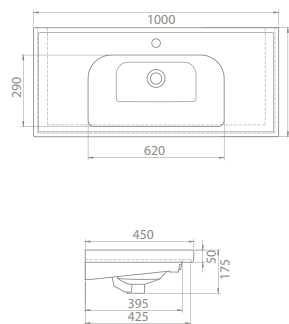

70x45 cm

VB015K42U00

031100-u
Basin, Frame

Installation
Vanity / Wall hang Basin

*please remove "-U"
to cancel the faucet hole*

- **VB015K42U04**
  031100-97
- **VB015K42U07**
  031108-97
- **VB015K42U05**
  031107-97
- **VB015K42U13**
  03110A-97

	94x42	84,7x42,2	76x42,5	65,5x42,5
	22	20	18	17
	19x101x49	20x92x49	19x81x49	20x72x50
	40"HC Cont. : 24 103x103x246	40"HC Cont. : 28 100x110x249	40"HC Cont. : 28 83x120x248	40"HC Cont. : 40 110x110x253
	Truck : 24 103x103x256	Truck : 28 100x110x259	Truck : 28 83x120x259	Truck : 40 110x110x264