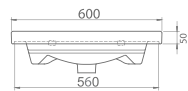

Installation
Vanity / Wall hang Basin
please remove "-U"
to cancel the faucet hole

- **VB032H82U04**
  032000-97
- **VB032H82U07**
  032008-97
- **VB032H82U05**
  032007-97
- **VB032H82U13**
  03200A-97

	65,5x42,5	55,5x42,5
	16	16
	20x71x50	20x62x49
	40"HC Cont. : 40 114x114x250	40"HC Cont. : 48 100x120x246
	Truck : 40 114x114x250	Truck : 48 100x120x246