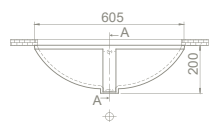

PRODUCTS

55x43 cm

UB058G42W00
070100
Under Counter Basin

Features

Installation
Under Counter Basin

48x39 cm

UB058E92W00
070200
Under Counter Basin

Installation
Under Counter Basin

42x34 cm

UB058D82W00
070000
Under Counter Basin

Installation
Under Counter Basin

35x30 cm

UB058C92W00
070500
Under Counter Basin

Installation
Under Counter Basin

11

43x49x7

40"HC Cont. : 96
100x120x185

Truck : 96
100x120x185

8

45x53x7

40"HC Cont. : 96
92x107x190

Truck : 96
92x107x190

6

43x49x7

40"HC Cont. : 96
88x100x190

Truck : 96
88x100x190

4

36x40x11

40"HC Cont. : 96
81x110x195

Truck : 96
81x110x195