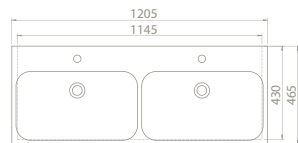

PRODUCTS

150x47 cm

VB022C82T00
080900-u
Basin, Pinto

Features

Installation
Vanity / Wall hang Basin
please remove "-U"
to cancel the faucet hole

Colours

- **VB022C82T04**
  080900-97
  white matte
- **VB022C82T07**
  080908-97
  cappuccino matte
- **VB022C82T05**
  080907-97
  black matte
- **VB022C82T13**
  08090A-97
  gray matte

120x47 cm

VB022B62T00
080700-u
Basin, Pinto

Installation
Vanity / Wall hang Basin
please remove "-U"
to cancel the faucet hole

- **VB022B62T04**
  080700-97
- **VB022B62T07**
  080708-97
- **VB022B62T05**
  080707-97
- **VB022B62T13**
  08070A-97

100x47 cm

VB022A12D00
080500-u
Basin, Pinto

Installation
Vanity / Wall hang Basin
please remove "-U"
to cancel the faucet hole

- **VB022A12D04**
  080500-97
- **VB022A12D07**
  080508-97
- **VB022A12D05**
  080507-97
- **VB022A12D13**
  08050A-97

100x47 cm

VB022A12U00
080300-u
Basin, Pinto

Installation
Vanity / Wall hang Basin
please remove "-U"
to cancel the faucet hole

- **VB022A12U04**
  080300-97
- **VB022A12U07**
  080308-97
- **VB022A12U05**
  080307-97
- **VB022A12U13**
  08030A-97

144x43

38

19x156x54

40"HC Cont. : 24
112x156x238

Truck : 24
112x156x238

114x43

30

18x126x55

40"HC Cont. : 24
108x128x238

Truck : 24
108x128x238

94,5x43

24

19x102x54

40"HC Cont. : 24
103x103x248

Truck : 24
103x103x248

94,5x43

24

18x101x51

40"HC Cont. : 24
103x103x251

Truck : 24
103x103x251