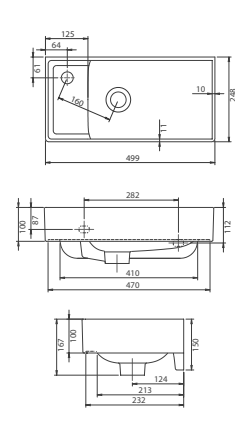

Features

Installation
Vanity / Wall hang Basin
please remove "-U"
to cancel the faucet hole

Installation
Vanity / Wall hang Basin
please remove "-U"
to cancel the faucet hole

Installation
Vanity / Wall hang Basin
please remove "-U"
to cancel the faucet hole

Installation
Vanity / Wall hang Basin
please remove "-U"
to cancel the faucet hole

Colours

- **WB012T92U04**
  white matte
- **WB012T92U07**
  cappuccino matte
- **WB012T92U05**
  black matte
- **WB012T92U13**
  gray matte

- **WB012T82U04**
- **WB012T82U07**
- **WB012T82U05**
- **WB012T82U13**

- **WB012F22R04**
- **WB012F22R07**
- **WB012F22R05**
- **WB012F22R13**

- **WB012F22L04**
- **WB012F22L07**
- **WB012F22L05**
- **WB012F22L13**

max	46,5x28
KG	10
	18x51x32
	40"HC Cont. : 84 110x110x235
	Truck : 84 110x110x245

	36,5x28
	8
	17x41x32
	40"HC Cont. : 84 100x100x235
	Truck : 84 100x100x235

	46,5x23
	8
	17x51x26
	40"HC Cont. : 100 110x110x248
	Truck : 100 110x110x248