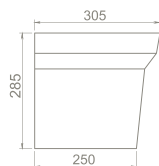

Half Pedestal, Cubic

PD063110000

016000
Pedestal, Bella

	14	7
	19x74x50	31x32x31
	40"HC Cont. : 34 114x114x253	40"HC Cont. : 63 92x96x262
	Truck : 34 114x114x253	Truck : 63 92x96x262