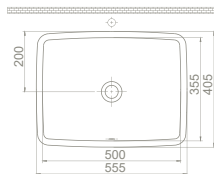

	9	9
	43x56x9	45x45x24
	40"HC Cont. : 80 100x100x195	40"HC Cont. : 60 114x114x250
	Truck : 80 100x100x195	Truck : 60 114x114x250

A-A KESİTİ

Turkuaz® CeraStyle®

CONCEALED CISTERN

- DAMP AND NOISE ISOLATION
- ONE PIECE BODY, EASY AND QUICK INSTALLATIONS
- QUICK AND SILENCE FILL VALVE
- IMPACT AND COLD RESIST ONE PIECE HDPE BODY
- HIGH DURABILITY FRAME
- DUAL FUNCTION 3/6 LT, ADJUSTABLE INTERNAL MECHANISM