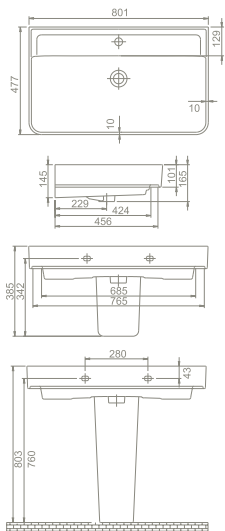

80x48 cm

VB017M42U00
078800-u
Basin, Hera

Features

Fixing **Not included**
Bowl **Center**
Installation **Vanity/Wall Hang**
please remove "-U"
to cancel the faucet hole

Colours

- **VB017M42U04**
  078800-u-97
  white matte
- **VB017M42U07**
  078808-u-97
  cappuccino matte
- **VB017M42U05**
  078807-u-97
  black matte
- **VB017M42U13**
  07880A-u-97
  gray matte

76,5x46	55x39
14	15
44x62x15	45x62x17
40"HC Cont. : 26 108x108x247	40"HC Cont. : 60 114x114x242
Truck : 26 108x108x247	Truck : 60 114x114x242