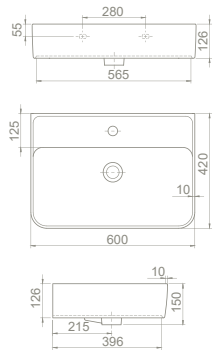

60x42 cm

VB017H72U00
079200-u
Basin, Hera

Fixing **Not included**
Bowl **Center**
Installation **Vanity Wall Hang**
please remove "-U"
to cancel the faucet hole

- **VB017H72U04**
  079200-u-97
- **VB017H72U07**
  079208-u-97
- **VB017H72U05**
  079207-u-97
- **VB017H72U13**
  07920A-u-97

55x39	15
45x62x17	45x62x17
40"HC Cont. : 60 114x114x242	40"HC Cont. : 60 114x114x242
Truck : 60 114x114x242	Truck : 60 114x114x242