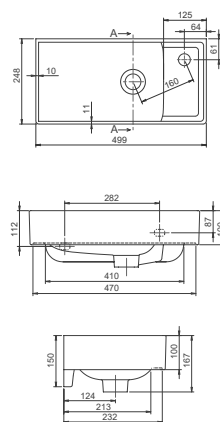

NEW 40x30 cm
WB012T82U00
Basin, Sharp

NEW 50x25 cm
WB012F22R00
Basin, Sharp

NEW 50x25 cm
WB012F22L00
Basin, Sharp

Features

Installation
Vanity / Wall hang Basin
please remove "-U"
to cancel the faucet hole

Installation
Vanity / Wall hang Basin
please remove "-U"
to cancel the faucet hole

Installation
Vanity / Wall hang Basin
please remove "-U"
to cancel the faucet hole

Installation
Vanity / Wall hang Basin
please remove "-U"
to cancel the faucet hole

Colours

- **WB012T92U04**
  white matte
- **WB012T92U07**
  cappuccino matte
- **WB012T92U05**
  black matte
- **WB012T92U13**
  gray matte

- **WB012T82U04**
- **WB012T82U07**
- **WB012T82U05**
- **WB012T82U13**

- **WB012F22R04**
- **WB012F22R07**
- **WB012F22R05**
- **WB012F22R13**

- **WB012F22L04**
- **WB012F22L07**
- **WB012F22L05**
- **WB012F22L13**

	46,5x28	36,5x28	46,5x23
	10	8	8
	18x51x32	17x41x32	17x51x26
	40"HC Cont. : 84 110x110x235	40"HC Cont. : 84 100x100x235	40"HC Cont. : 100 110x110x248
	Truck : 84 110x110x245	Truck : 84 100x100x235	Truck : 100 110x110x248