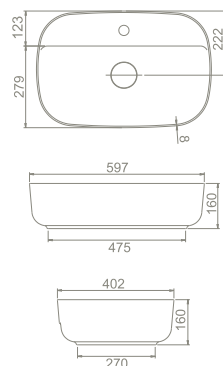

PRODUCTS

80x40 cm

OC007M01U00
077300-u
Basin, Aqua

Installation
Over Counter Basin

please remove "-U"
to cancel the faucet hole

60x40 cm

OC007H61U00
077100-u
Basin, Aqua

Installation
Over Counter Basin

please remove "-U"
to cancel the faucet hole

42x27 cm

OC007D61U00
077000-u
Basin, Aqua

Installation
Over Counter Basin

please remove "-U"
to cancel the faucet hole

Ø33 cm

TB007S71W003
077600
Basin, Aqua

Installation
Over Counter Basin

Without Taphole

Features

Colours

- **OC007M01U04**
  077300-97
  white matte
- **OC007M01U07**
  077308-97
  cappuccino matte
- **OC007M01U05**
  077307-97
  black matte
- **OC007M01U13**
  07730A-97
  gray matte

- **OC007H61U04**
  077100-97
- **OC007H61U07**
  077108-97
- **OC007H61U05**
  077107-97
- **OC007H61U13**
  07710A-97

- **OC007D61U04**
  077000-97
- **OC007D61U07**
  077008-97
- **OC007D61U05**
  077007-97
- **OC007D61U13**
  07700A-97

- **TB007S71W004**
  077600-97
- **TB007S71W007**
  077608-97
- **TB007S71W005**
  077607-97
- **TB007S71W013**
  07760A-97

	17
	41x81x18
	40"HC Cont. : 28 83x120x241
	Truck : 28 83x120x259

12
42x62x18
40"HC Cont. : 52 103x103x248
Truck : 52 103x103x248

8
30x43x18
40"HC Cont. : 91 90x105x250
Truck : 91 90x105x250

5
34x34x16
40"HC Cont. : 114 103x103x245
Truck : 114 103x103x245