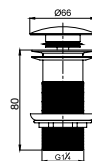

Circle Pop-up Waste for Washbasin

BD05805010211711