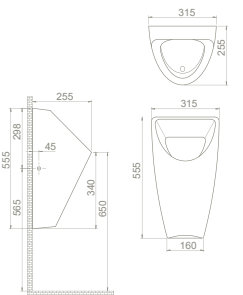

Truck : 49
100x120x235

11

34x57x28

40"HC Cont. : 48
100x120x240

Truck : 48
100x120x240

8

14x68x38

40"HC Cont. : 72
108x108x239