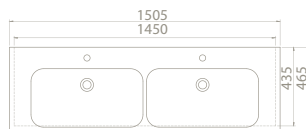

PRODUCTS

150x47 cm

VB022C82T00
080900-u
Basin, Pinto

Features

Installation
Vanity / Wall hang Basin
please remove "-U"
to cancel the faucet hole

Colours

- **VB022C82T04**
  080900-97
  white matte
- **VB022C82T07**
  080908-97
  cappuccino matte
- **VB022C82T05**
  080907-97
  black matte
- **VB022C82T13**
  08090A-97
  gray matte

120x47 cm

VB022B62T00
080700-u
Basin, Pinto

Installation
Vanity / Wall hang Basin
please remove "-U"
to cancel the faucet hole

- **VB022B62T04**
  080700-97
- **VB022B62T07**
  080708-97
- **VB022B62T05**
  080707-97
- **VB022B62T13**
  08070A-97

100x47 cm

VB022A12D00
080500-u
Basin, Pinto

Installation
Vanity / Wall hang Basin
please remove "-U"
to cancel the faucet hole

- **VB022A12D04**
  080500-97
- **VB022A12D07**
  080508-97
- **VB022A12D05**
  080507-97
- **VB022A12D13**
  08050A-97

100x47 cm

VB022A12U00
080300-u
Basin, Pinto

Installation
Vanity / Wall hang Basin
please remove "-U"
to cancel the faucet hole

- **VB022A12U04**
  080300-97
- **VB022A12U07**
  080308-97
- **VB022A12U05**
  080307-97
- **VB022A12U13**
  08030A-97

144x43

38

19x156x54

40"HC Cont. : 24
112x156x238

Truck : 24
112x156x238

114x43

30

18x126x55

40"HC Cont. : 24
108x128x238

Truck : 24
108x128x238

94,5x43

24

19x102x54

40"HC Cont. : 24
103x103x248

Truck : 24
103x103x248

94,5x43

24

18x101x51

40"HC Cont. : 24
103x103x251

Truck : 24
103x103x251