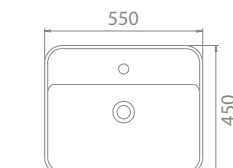

PRODUCTS

67x42 cm

OC021K01U00

076500-u
Over Counter Basin, One

Features

Installation
Over Counter Basin

With Taphole

*please remove "-U"
to cancel the faucet hole*

Colours

● **OC021K01U04**
076500-97
white matte

● **OC021K01U07**
076508-97
cappuccino matte

● **OC021K01U05**
076507-97
black matte

● **OC021K01U13**
07650A-97
gray matte

55x45 cm

OC021G71U00

076700-u
Over Counter Basin, One

Installation
Over Counter Basin

With Taphole

*please remove "-U"
to cancel the faucet hole*

OC021G71U04
076700-97

OC021G71U07
076708-97

OC021G71U05
076707-97

OC021G71U13
07670A-97

46x42 cm

OC021E71U00

076300-u
Over Counter Basin, One

Installation
Over Counter Basin

With Taphole

*please remove "-U"
to cancel the faucet hole*

OC021E71U04
076300-97

OC021E71U07
076308-97

OC021E71U05
076307-97

OC021E71U13
07630A-97

Ø 42 cm

OC021D71U00

076400-u
Over Counter Basin, One

Installation
Over Counter Basin

With Taphole

*please remove "-U"
to cancel the faucet hole*

OC021D71U04
076400-97

OC021D71U07
076408-97

OC021D71U05
076407-97

OC021D71U13
07640A-97

11

44x68x17

40"HC Cont. : 56
114x114x245

Truck : 56
114x114x245

14

47x56x17

40"HC Cont. : 56
103x103x249

Truck : 56
103x103x249

12

43x47x15

40"HC Cont. : 66
83x110x242

Truck : 66
83x110x242

8

44x44x16

40"HC Cont. : 76
103x103x254

Truck : 76
103x103x254