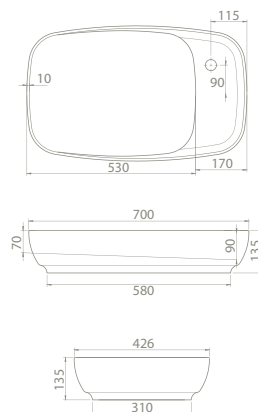

Hidden Basin Siphon

BD05802060114331
Nova

PP
68 mm
Fixed Head
Without Overflow Hole
Hidden Drain