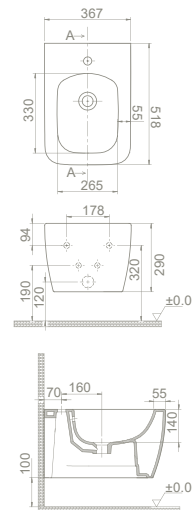

Wall Hang Bidet,
Hera

BW017092U00
015600

Installation **Hidden**

Fixation

Shape **Soft**

Fixing **included**

Tap Hole Configuration

Tap Hole

Overflow **With Overflow**

BW017092U04
015600-97

BW017092U07
015608-97

BW017092U05
015607-97

BW017092U13
01560A-97

22

39x54x32

40"HC Cont. : 36
114x114x210

Truck : 36
114x114x210