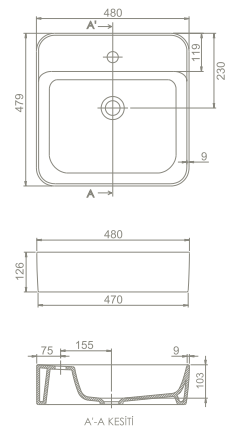

1. **Colours**
2. **VB017M42U04**
     078800-u-97
     white matte
   - **VB017M42U07**
     078808-u-97
     cappuccino matte
   - **VB017M42U05**
     078807-u-97
     black matte
   - **VB017M42U13**
     07880A-u-97
     gray matte

60x42 cm

VB017H72U00
079200-u
Basin, Hera

Fixing **Not included**
Bowl **Center**
Installation **Vanity Wall Hang**
please remove "-U"
to cancel the faucet hole

- **VB017H72U04**
  079200-u-97
- **VB017H72U07**
  079208-u-97
- **VB017H72U05**
  079207-u-97
- **VB017H72U13**
  07920A-u-97

60x38 cm

OC017T61W00
078400
Basin, Hera

Installation
Over Counter Basin

- **OC017T61W04**
  078400-97
- **OC017T61W07**
  078408-97
- **OC017T61W05**
  078407-97
- **OC017T61W13**
  07840A-97

60x42 cm

OC017H71U00
078600-u
Basin, Hera

Installation
Over Counter Basin
please remove "-U"
to cancel the faucet hole

- **OC017H71U04**
  078600-u-97
- **OC017H71U07**
  078608-u-97
- **OC017H71U05**
  078607-u-97
- **OC017H71U13**
  07860A-u-97

48x48 cm

OC017F01U00
078300-u
Basin, Hera

Installation
Over Counter Basin
please remove "-U"
to cancel the faucet hole

- **OC017F01U04**
  078300-u-97
- **OC017F01U07**
  078308-u-97
- **OC017F01U05**
  078307-u-97
- **OC017F01U13**
  07830A-u-97

76,5x46	55x39			
14	15	11	13	11
44x62x15	45x62x17	40x62x15	44x62x15	50x50x15
40"HC Cont. : 26 108x108x247	40"HC Cont. : 60 114x114x242	40"HC Cont. : 64 103x103x235	40"HC Cont. : 64 103x103x247	40"HC Cont. : 76 114x114x250
Truck : 26 108x108x247	Truck : 60 114x114x242	Truck : 64 103x103x235	Truck : 64 103x103x247	Truck : 76 114x114x250