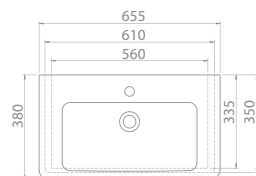

65x38 cm

VB067J02U00
068100-u
Basin, Porto

Installation
Vanity / Wall hang Basin
please remove "-U"
to cancel the faucet hole

- **VB067J02U04**
  068100-97
- **VB067J02U07**
  068108-97
- **VB067J02U05**
  068107-97
- **VB067J02U13**
  06810A-97

55,5x33,3

13

19x66x42

40"HC Cont. : 54
105x120x242

Truck : 54
105x120x266