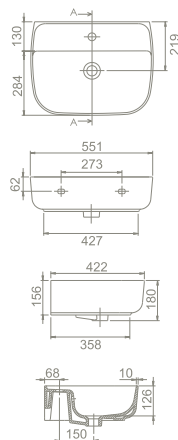

75x42 cm

OC007S82U00

078700-u
Basin, Aqua

Fixing **Not included**
Bowl **Center**
Installation **Pedestal / Wall Hang**
please remove "-U" to cancel the faucet hole

● OC007S82U04
078700-97

● OC007S82U07
078708-97

● OC007S82U05
078707-97

● OC007S82U13
07870A-97

55x42 cm

OC007G42U00

078500-u
Basin, Aqua

Fixing **Not included**
Bowl **Center**
Installation **Pedestal / Wall Hang**
please remove "-U" to cancel the faucet hole

● OC007G42U04
078500-97

● OC007G42U07
078508-97

● OC007G42U05
078507-97

● OC007G42U13
07850A-97

Features

Colours

21

20x77x45

40"HC Cont. : 40
114x114x240

Truck : 40
114x114x240

14

20x57x45

40"HC Cont. : 60
100x120x240

Truck : 60
100x120x240