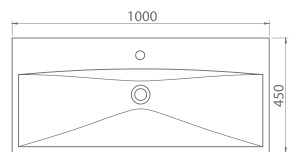

PRODUCTS

* Double Bowl

120x45 cm

VB032B52T00

032500-u
Basin, Elite

Features

Installation
Vanity / Wall hang Basin

*please remove "-U"
to cancel the faucet hole*

Colours

VB032B52T04

032500-97
white matte

VB032B52T07

032508-97
cappuccino matte

VB032B52T05

032507-97
black matte

VB032B52T13

03250A-97
gray matte

100x45 cm

VB032A02U00

032400-u
Basin, Elite

Installation
Vanity / Wall hang Basin

*please remove "-U"
to cancel the faucet hole*

VB032A02U04

032400-97

VB032A02U07

032408-97

VB032A02U05

032407-97

VB032A02U13

03240A-97

90x45 cm

VB032N82U00

032300-u
Basin, Elite

Installation
Vanity / Wall hang Basin

*please remove "-U"
to cancel the faucet hole*

80x45 cm

VB032M22U00

032200-u
Basin, Elite

Installation
Vanity / Wall hang Basin

*please remove "-U"
to cancel the faucet hole*

VB032M22U04

032200-97

VB032M22U07

032208-97

VB032M22U05

032207-97

VB032M22U13

03220A-97

116x42

29

20x122x49

40"HC Cont. : 24
120x120x210

Truck : 24
120x120x210

94x42

23

19x102x49

40"HC Cont. : 24
103x103x246

Truck : 24
103x103x246

84,7x42,2

20

19x92x49

40"HC Cont. : 28
100x110x248

Truck : 28
100x110x248

76,2x42,5

18

20x82x48

40"HC Cont. : 28
83x120x245

Truck : 28
83x120x245