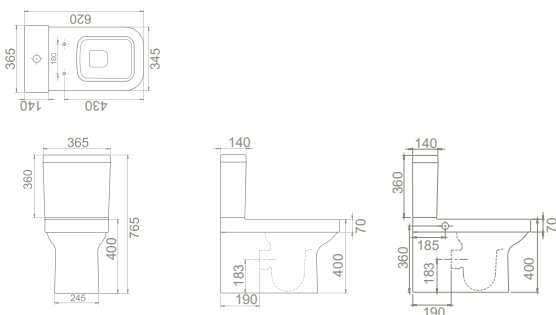

PRODUCTS

	P-Type Without Bidet WC00403PN00 028700-pw-01	Cold / Hot Water connection WC00403PH00 028700-D-01		P-Type Without Bidet WC004G1PN00 008700-v1-pw-01	Cold / Hot Water connection WC00417PH00 008700-v1-D-01
	P-Type With Bidet WC00403PB00 028700-p-01	Cold water connection WC00403PC00 028700-S-01		P-Type With Bidet WC004G1PB00 008700-v1-p-01	Cold water connection WC00417PC00 008700-v1-S-01
	S-Type Without Bidet WC00403SN00 028700-w-01	Cold / Hot Water connection WC00403SH00 028700-D-01		S-Type Without Bidet WC004G1SN00 008700-v1w-01	Cold / Hot Water connection WC00417SH00 008700-v1-D-01
	S-Type With Bidet WC00403SB00 028700-01	Cold water connection WC00403SC00 028700-S-01		S-Type With Bidet WC004G1SB00 008700-v1-01	Cold water connection WC00417SC00 008700-v1-S-01

Cistern, Noura
CS004010100
009700-01

Cistern, Noura
CS004010100
009700-01

Features

- Installation **Hidden Fixation**
- Flushing **4 - 6 L**
- Fixing **included**
- add **"-r"** for side entry cistern

Installation **Hidden Fixation**

- Flushing **4 - 6 L**
- Fixing **included**
- add **"-r"** for side entry cistern

45

38x79x43

40"HC Cont. : 15
100x120x229

Truck : 15
114x114x229

40

38x79x43

40"HC Cont. : 15
100x120x229

Truck : 15
100x120x229