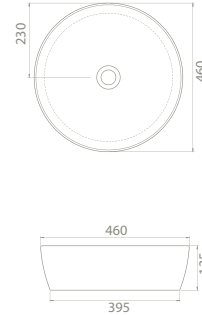

8

21x47x47

40"HC Cont. : 76
114x114x253

Truck : 76
114x114x253

olive

Would you like to bring the ancient traditions of the Mediterranean to your bathrooms in a modernized fashion?

Olive was designed exactly for this purpose, drawing inspiration from the civilization, prosperity and long life represented by the olive. Sink form of the set was inspired from the leaves of the olive tree.