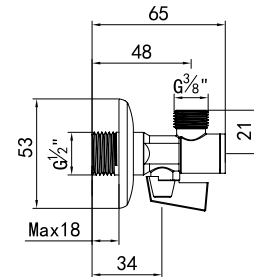

3/8" Filter Angle Valve

AV05805020121121
9TA0031000

Quantity in box 150

corrosion resistant of chrome-nikel coated

easy cleaning filter

spherical valve

inside rosette