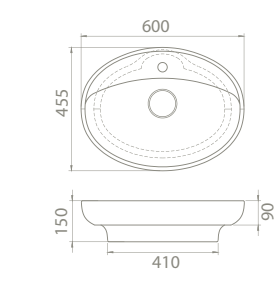

PRODUCTS

80x42 cm

OC019M11U00

072400-u
Over Counter Basin, Lal

Features

Ceramic Cap

Installation

Over Counter Basin

Included ceramic valve

please remove "-U"
to cancel the faucet hole

Colours

● **OC019M11U04**
072400-97
white matte

● **OC019M11U07**
072408-97
cappuccino matte

● **OC019M11U05**
072407-97
black matte

● **OC019M11U13**
07240A-97
gray matte

70x42 cm

OC019K21U00

072300-u
Over Counter Basin, Lal

Ceramic Cap

Installation

Over Counter Basin

Included ceramic valve

please remove "-U"
to cancel the faucet hole

● **OC019K21U04**
072300-97

● **OC019K21U07**
072308-97

● **OC019K21U05**
072307-97

● **OC019K21U13**
07230A-97

60x42 cm

OC019H71U00

072700-u
Over Counter Basin, Lal

Ceramic Cap

Installation

Over Counter Basin

Included ceramic valve

please remove "-U"
to cancel the faucet hole

● **OC019H71U04**
072700-97

● **OC019H71U07**
072708-97

● **OC019H71U05**
072707-97

● **OC019H71U13**
07270A-97

C60x46 cm

OC019H81U00

072200-u
Over Counter Basin, Lal

Ceramic Cap

Installation

Over Counter Basin

Included ceramic valve

please remove "-U"
to cancel the faucet hole

● **OC019H81U04**
072200-97

● **OC019H81U07**
072208-97

● **OC019H81U05**
072207-97

● **OC019H81U13**
07220A-97

18

44x82x18

40"HC Cont. : 32
83x120x241

Truck : 32
83x120x241

16

44x72x17

40"HC Cont. : 56
114x114x252

Truck : 56
114x114x252

13

44x61x17

40"HC Cont. : 56
103x103x248

Truck : 56
103x103x248

12

48x61x17

40"HC Cont. : 56
110x110x254

Truck : 56
110x110x254