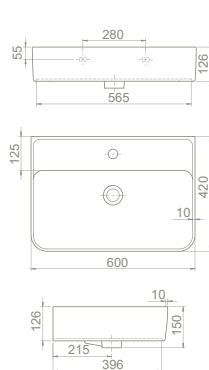

48x48 cm

OC017F01U00
078300-u
Basin, Hera

Installation
Over Counter Basin
please remove "-U"
to cancel the faucet hole

- **OC017F01U04**
  078300-u-97
- **OC017F01U07**
  078308-u-97
- **OC017F01U05**
  078307-u-97
- **OC017F01U13**
  07830A-u-97

76,5x46	55x39			
14	15	11	13	11
44x62x15	45x62x17	40x62x15	44x62x15	50x50x15
40"HC Cont. : 26 108x108x247	40"HC Cont. : 60 114x114x242	40"HC Cont. : 64 103x103x235	40"HC Cont. : 64 103x103x247	40"HC Cont. : 76 114x114x250
Truck : 26 108x108x247	Truck : 60 114x114x242	Truck : 64 103x103x235	Truck : 64 103x103x247	Truck : 76 114x114x250