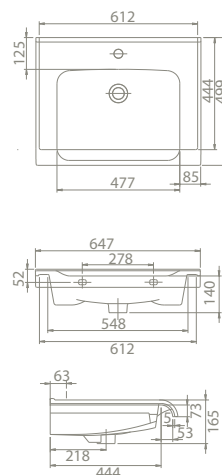

100x50 cm

VB027A42U00
090800-u
Basin, Anova

Features

Installation
Vanity / Wall hang Basin
please remove "-U"
to cancel the faucet hole

Colours

- **VB027A42U04**
  090800-97
  white matte
- **VB027A42U07**
  090808-97
  cappuccino matte
- **VB027A42U05**
  090807-97
  black matte
- **VB027A42U13**
  09080A-97
  gray matte

80x50 cm

VB027M52U00
090700-u
Basin, Anova

Installation
Vanity / Wall hang Basin
please remove "-U"
to cancel the faucet hole

65x50 cm

VB027J72U00
090600-u
Basin, Anova

Installation
Vanity / Wall hang Basin
please remove "-U"
to cancel the faucet hole

	95x44	76x44	61x44
	25	19	16
	20x101x54	20x82x54	18x65x51
	40"HC Cont. : 26 100x120x250	40"HC Cont. : 26 83x120x250	40"HC Cont. : 44 105x120x245
	Truck : 26 100x120x250	Truck : 26 83x120x250	Truck : 44 105x120x245