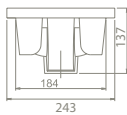

24x42 cm

TB014D52U00

071100-u
In Countertop Basin, Mini

Features

Installation
Vanity / Wall hang Basin

please remove "-U"
to cancel the faucet hole

40,3x22,5

5

16x45x27

40"HC Cont. : 120
100x100x252

Truck : 120
100x100x252