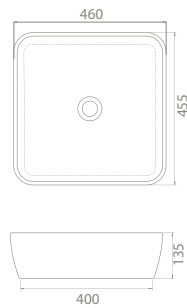

8

21x47x47

40"HC Cont. : 76
114x114x253

Truck : 76
114x114x253

olive

Would you like to bring the ancient traditions of the Mediterranean to your bathrooms in a modernized fashion?

Olive was designed exactly for this purpose, drawing inspiration from the civilization, prosperity and long life represented by the olive. Sink form of the set was inspired from the leaves of the olive tree.