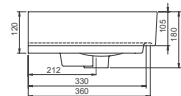

Truck : 44
110x110x245

56,5x28

14

17x61x32

40"HC Cont. : 56
80x120x249

Truck : 56
80x120x249

NEW 50x30 cm
WB012T92U00
Basin, Sharp

NEW 40x30 cm
WB012T82U00
Basin, Sharp