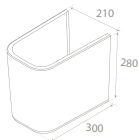

PD004100000
006700

Fixing *Not included*

PD004110000
016200

Fixing *included*
Hidden *fixation*

cerastyle.com

10	7
20x73x20	26x32x31
40"HC Cont. : 99 114x114x254	40"HC Cont. : 120 114x114x231
Truck : 99 114x114x254	Truck : 120 114x114x231