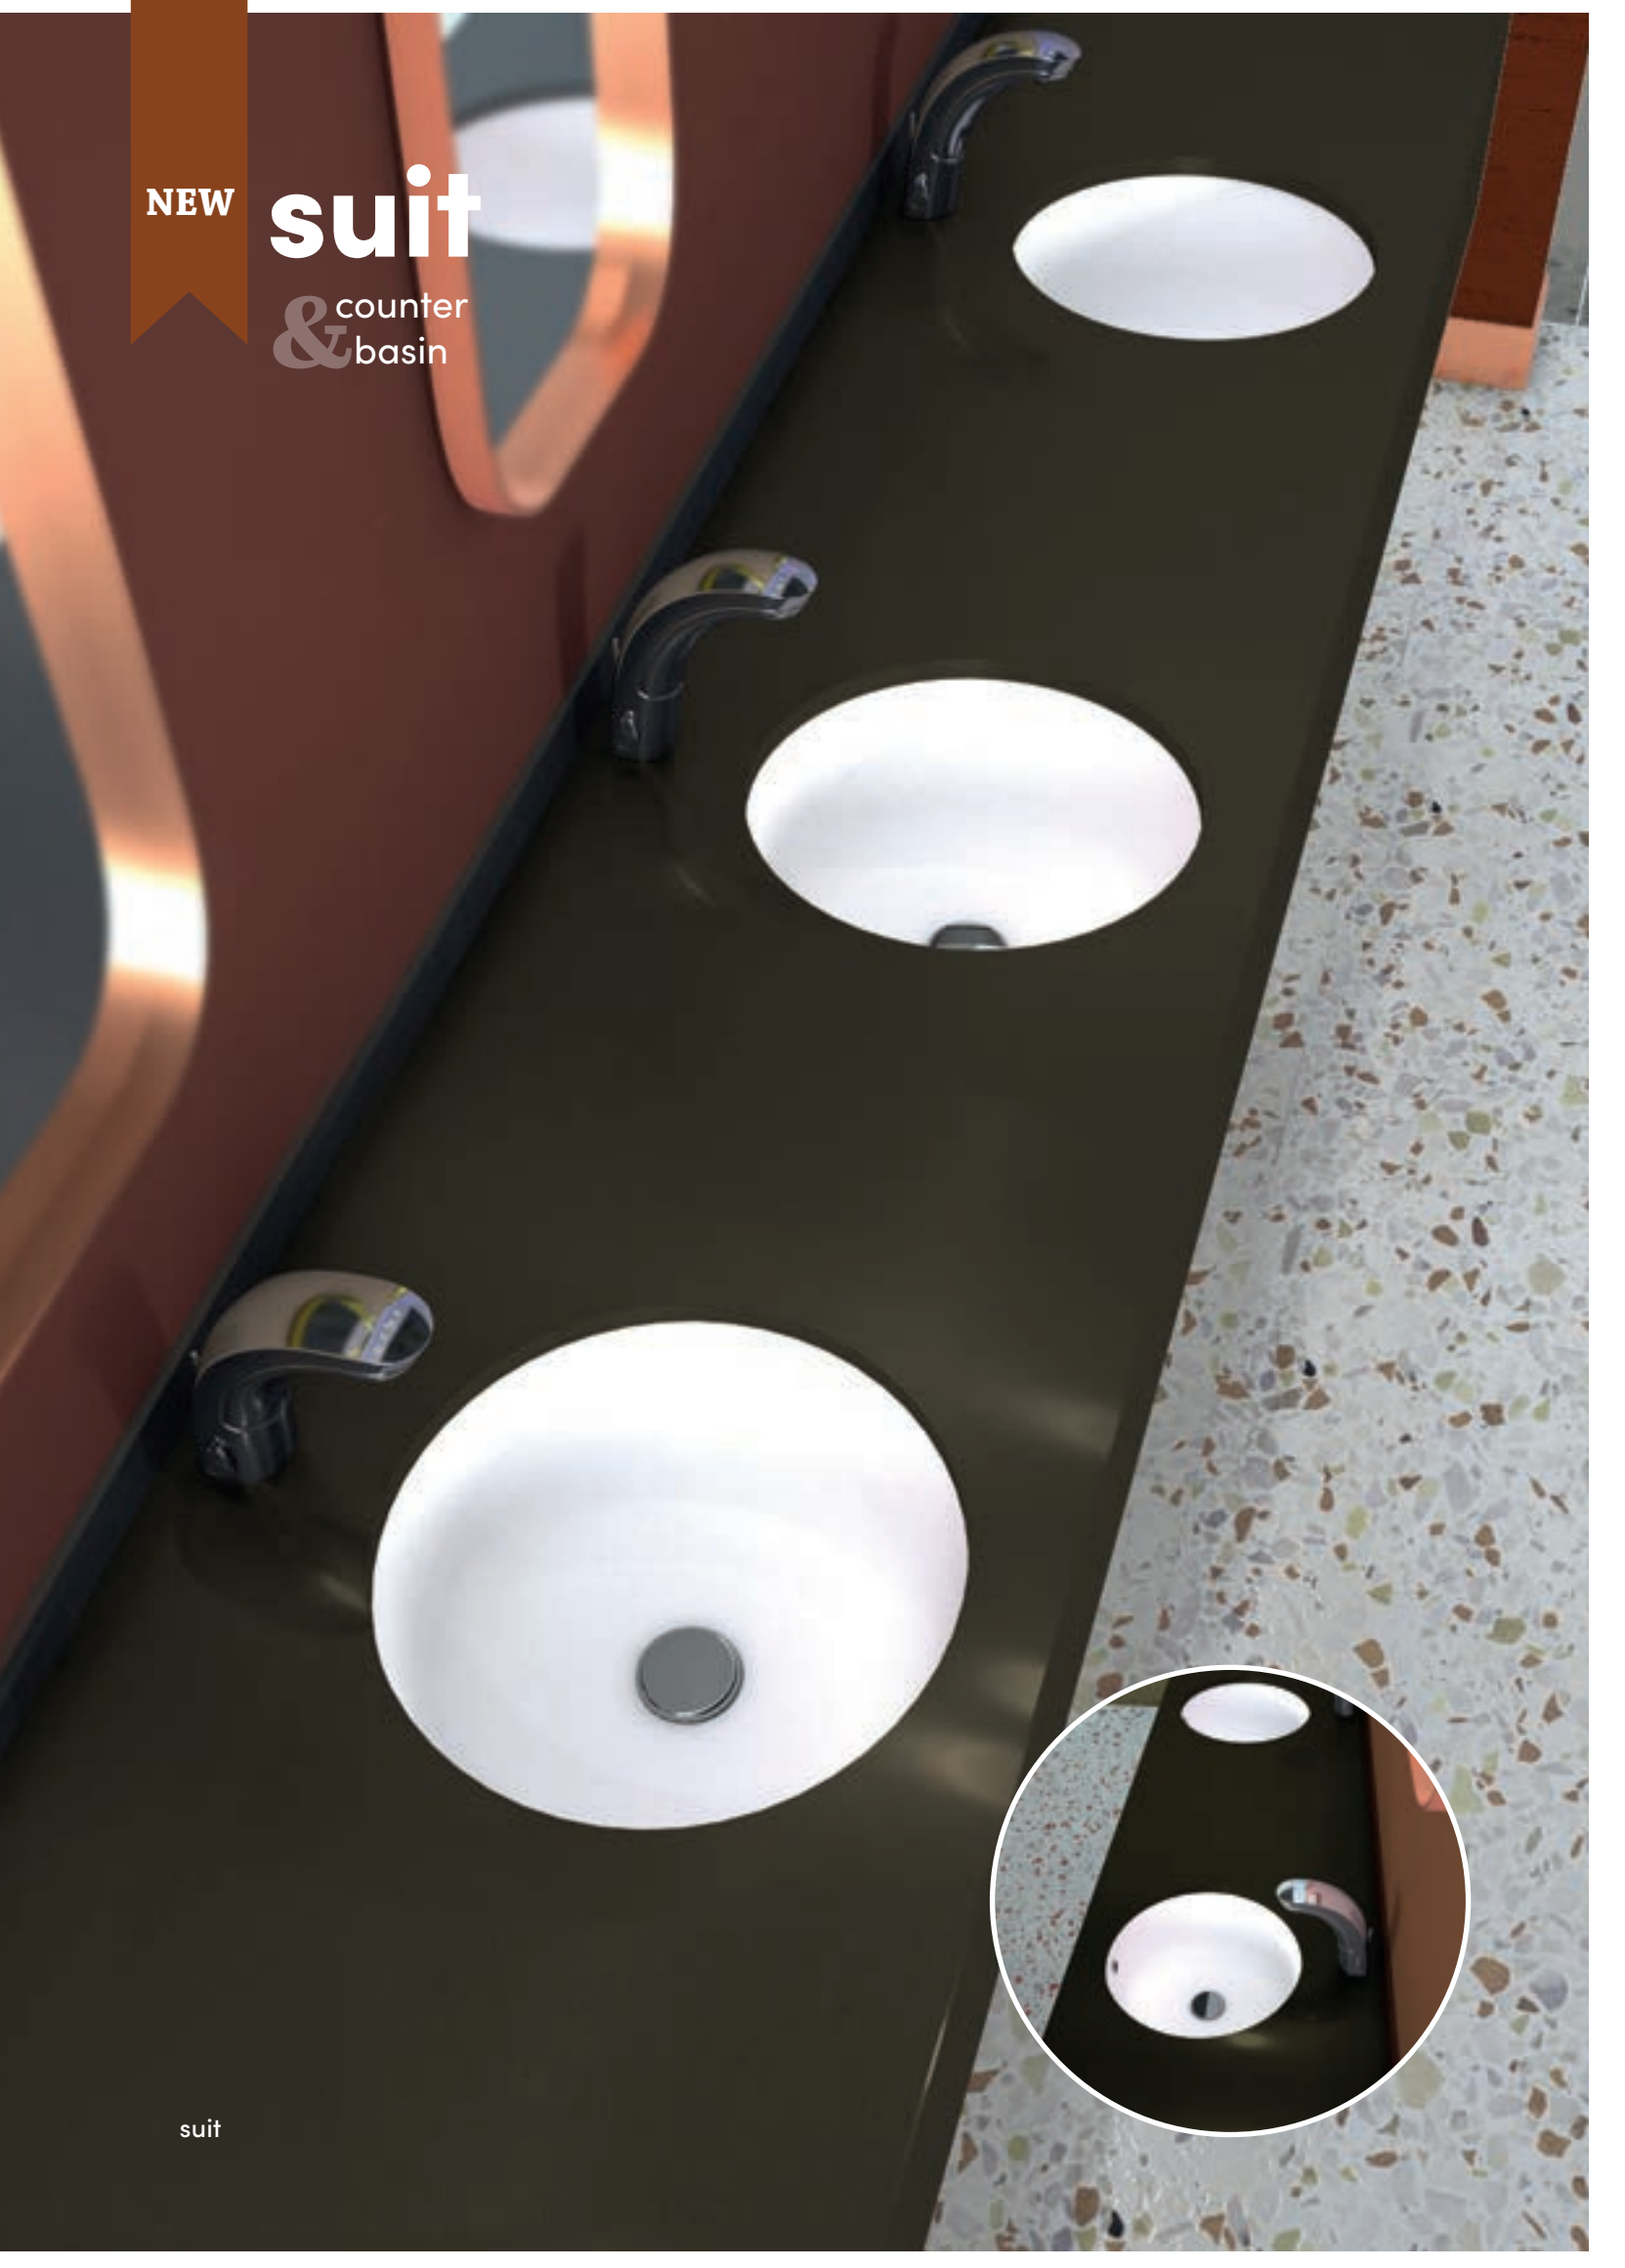

NEW

suit

& counter
basin