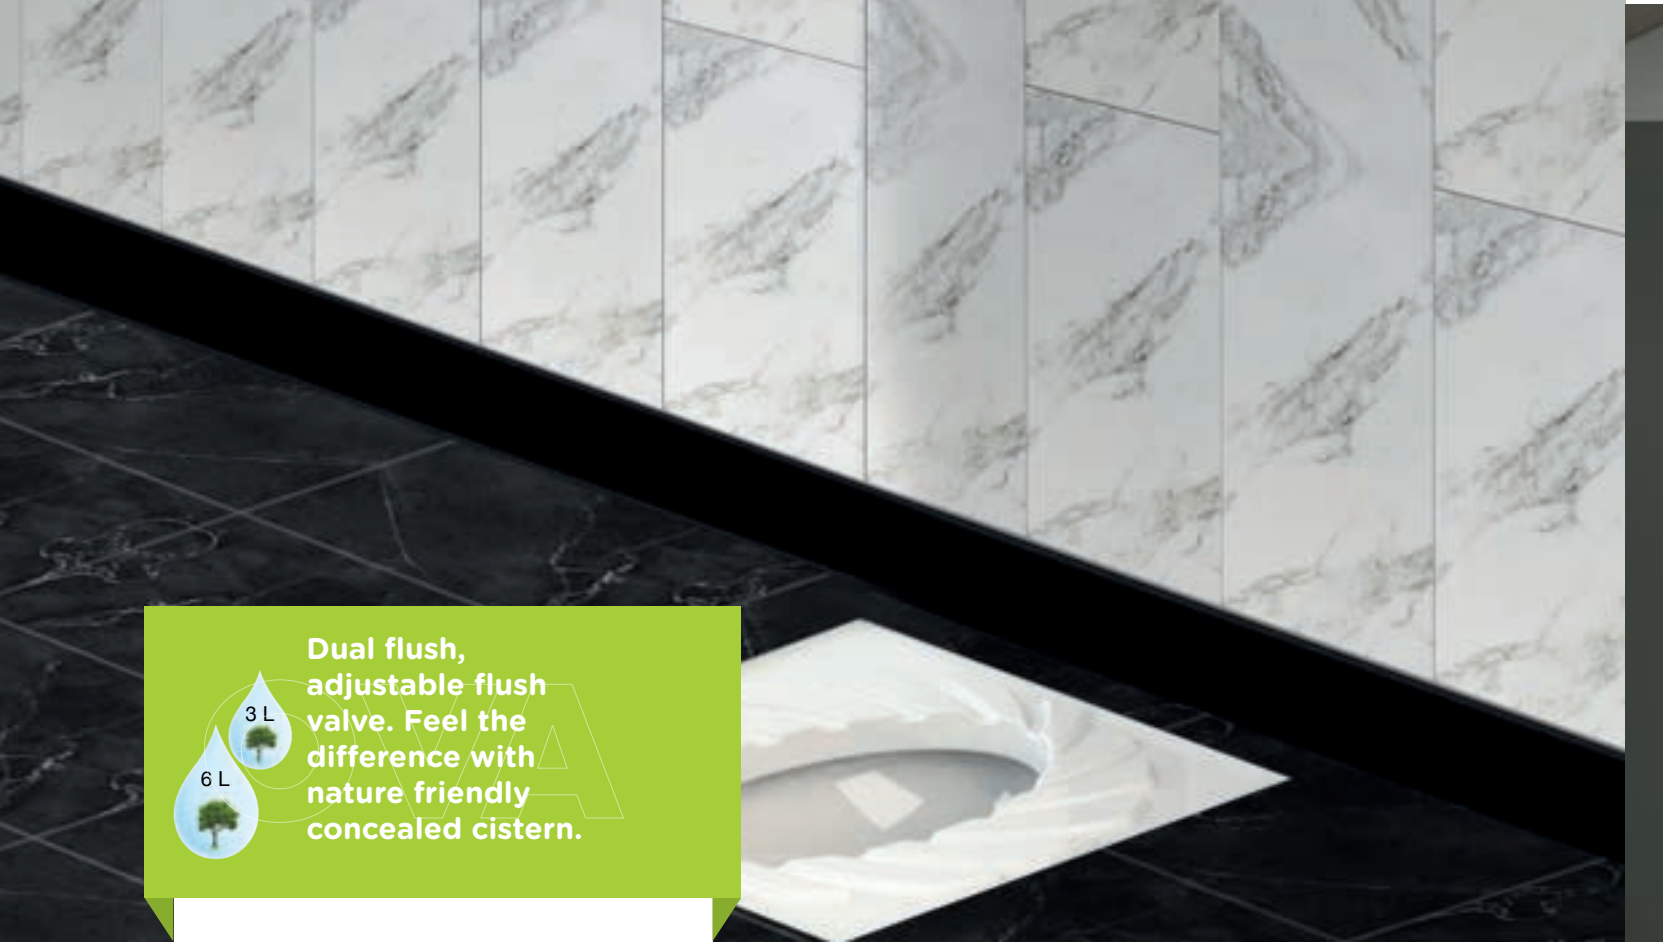

Dual flush, adjustable flush valve. Feel the difference with nature friendly concealed cistern.

3 L
6 L

Ova Squatting Pan Concealed Cistern

CC01003030222721

- Damp and noise isolation with doubleside styropor
- Silent and fast filling
- Durable plaster mesh