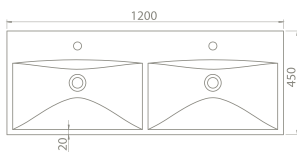

PRODUCTS

* Double Bowl

120x45 cm

VB032B52T00

032500-u
Basin, Elite

Features

Installation
Vanity / Wall hang Basin

*please remove "-U"
to cancel the faucet hole*

Colours

VB032B52T04

032500-97
white matte

VB032B52T07

032508-97
cappuccino matte

VB032B52T05

032507-97
black matte

VB032B52T13

03250A-97
gray matte

100x45 cm

VB032A02U00

032400-u
Basin, Elite

Installation
Vanity / Wall hang Basin

*please remove "-U"
to cancel the faucet hole*

VB032A02U04

032400-97

VB032A02U07

032408-97

VB032A02U05

032407-97

VB032A02U13

03240A-97

90x45 cm

VB032N82U00

032300-u
Basin, Elite

Installation
Vanity / Wall hang Basin

*please remove "-U"
to cancel the faucet hole*

80x45 cm

VB032M22U00

032200-u
Basin, Elite

Installation
Vanity / Wall hang Basin

*please remove "-U"
to cancel the faucet hole*

VB032M22U04

032200-97

VB032M22U07

032208-97

VB032M22U05

032207-97

VB032M22U13

03220A-97

116x42

29

20x122x49

40"HC Cont. : 24
120x120x210

Truck : 24
120x120x210

94x42

23

19x102x49

40"HC Cont. : 24
103x103x246

Truck : 24
103x103x246

84,7x42,2

20

19x92x49

40"HC Cont. : 28
100x110x248

Truck : 28
100x110x248

76,2x42,5

18

20x82x48

40"HC Cont. : 28
83x120x245

Truck : 28
83x120x245