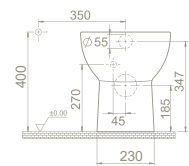

25

38x53x42

40"HC Cont. : 20
114x114x256

Truck : 20
114x114x256