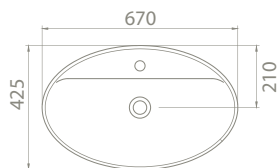

PRODUCTS

67x42 cm

OC021K01U00

076500-u
Over Counter Basin, One

Features

Installation
Over Counter Basin

With Taphole

*please remove "-U"
to cancel the faucet hole*

Colours

● **OC021K01U04**
076500-97
white matte

● **OC021K01U07**
076508-97
cappuccino matte

● **OC021K01U05**
076507-97
black matte

● **OC021K01U13**
07650A-97
gray matte

55x45 cm

OC021G71U00

076700-u
Over Counter Basin, One

Installation
Over Counter Basin

With Taphole

*please remove "-U"
to cancel the faucet hole*

OC021G71U04
076700-97

OC021G71U07
076708-97

OC021G71U05
076707-97

OC021G71U13
07670A-97

46x42 cm

OC021E71U00

076300-u
Over Counter Basin, One

Installation
Over Counter Basin

With Taphole

*please remove "-U"
to cancel the faucet hole*

OC021E71U04
076300-97

OC021E71U07
076308-97

OC021E71U05
076307-97

OC021E71U13
07630A-97

Ø 42 cm

OC021D71U00

076400-u
Over Counter Basin, One

Installation
Over Counter Basin

With Taphole

*please remove "-U"
to cancel the faucet hole*

OC021D71U04
076400-97

OC021D71U07
076408-97

OC021D71U05
076407-97

OC021D71U13
07640A-97

11

44x68x17

40"HC Cont. : 56
114x114x245

Truck : 56
114x114x245

14

47x56x17

40"HC Cont. : 56
103x103x249

Truck : 56
103x103x249

12

43x47x15

40"HC Cont. : 66
83x110x242

Truck : 66
83x110x242

8

44x44x16

40"HC Cont. : 76
103x103x254

Truck : 76
103x103x254