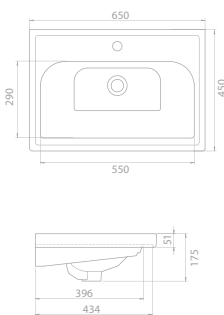

65x45 cm

VB015J32U00
030800-u
Basin, Frame

60x45 cm

VB015H82U00
031000-u
Basin, Frame

50x38 cm

VB015F52U00
030900-u
Basin, Frame

* Left Tap Hole

50x28 cm

VB015F32L00
001800-u
Basin, Frame

* Right Tap Hole

50x28 cm

VB015F32R00
001700-u
Basin, Frame

Features

Installation
Vanity / Wall hang Basin
please remove "-U"
to cancel the faucet hole

Installation
Vanity / Wall hang Basin
please remove "-U"
to cancel the faucet hole

Installation
Vanity / Wall hang Basin
please remove "-U"
to cancel the faucet hole

Installation
Vanity / Wall hang Basin
please remove "-U"
to cancel the faucet hole

Installation
Vanity / Wall hang Basin
please remove "-U"
to cancel the faucet hole

Colours

- **VB015J32U04**
  030800-97
  white matte
- **VB015J32U07**
  030808-97
  cappuccino matte
- **VB015J32U05**
  030807-97
  black matte
- **VB015J32U13**
  03080A-97
  gray matte

- **VB015H82U04**
  031000-97
- **VB015H82U07**
  031008-97
- **VB015H82U05**
  031007-97
- **VB015H82U13**
  03100A-97

- **VB015F52U04**
  030900-97
- **VB015F52U07**
  030908-97
- **VB015F52U05**
  030907-97
- **VB015F52U13**
  03090A-97

- **VB015F32L04**
  001800-97
- **VB015F32L07**
  001808-97
- **VB015F32L05**
  001807-97
- **VB015F32L13**
  00180A-97

- **VB015F32R04**
  001700-97
- **VB015F32R07**
  001708-97
- **VB015F32R05**
  001707-97
- **VB015F32R13**
  00170A-97

max	61x42,5	55,5x42,5	46x35,5	46,5x26	46,5x26
kg	16	13	11	8	8
	19x67x49	19x62x50	19x52x43	20x52x30	19x52x30
	40"HC Cont. : 48 105x120x248	40"HC Cont. : 48 100x120x250	40"HC Cont. : 64 110x110x245	40"HC Cont. : 90 110x110x243	40"HC Cont. : 90 110x110x243
	Truck : 48 105x120x259	Truck : 48 100x120x261	Truck : 64 110x110x264	Truck : 90 110x110x263	Truck : 90 110x110x263