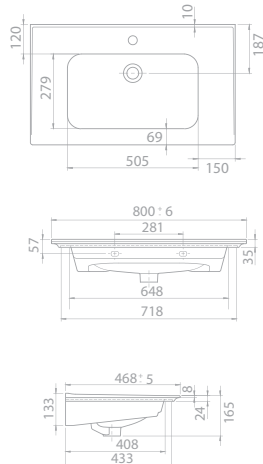

PRODUCTS

100x47 cm

VB041A22U00
042500-u
Basin, Blue

Features

Installation
Vanity / Wall hang Basin
please remove "-U"
to cancel the faucet hole

Colours

- **VB041A22U04**
  042500-97
  white matte
- **VB041A22U07**
  042508-97
  cappuccino matte
- **VB041A22U05**
  042507-97
  black matte
- **VB041A22U13**
  04250A-97
  gray matte

80x47 cm

VB041M32U00
042300-u
Basin, Blue

Installation
Vanity / Wall hang Basin
please remove "-U"
to cancel the faucet hole

- **VB041M32U04**
  042300-97
- **VB041M32U07**
  042308-97
- **VB041M32U05**
  042307-97
- **VB041M32U13**
  04230A-97

70x47 cm

VB041K52U00
042200-u
Basin, Blue

Installation
Vanity / Wall hang Basin
please remove "-U"
to cancel the faucet hole

- **VB041K52U04**
  042200-97
- **VB041K52U07**
  042208-97
- **VB041K52U05**
  042207-97
- **VB041K52U13**
  04220A-97

65x47 cm

VB041J52U00
042100-u
Basin, Blue

Installation
Vanity / Wall hang Basin
please remove "-U"
to cancel the faucet hole

- **VB041J52U04**
  042100-97
- **VB041J52U07**
  042108-97
- **VB041J52U05**
  042107-97
- **VB041J52U13**
  04210A-97

91x43

22

20x102x51

40"HC Cont. : 24
103x103x238

Truck : 24
103x103x258

71x43

18

21x84x52

40"HC Cont. : 26
83x120x242

Truck : 28
83x120x263

61x43

17

20x73x51

40"HC Cont. : 34
114x114x237

Truck : 34
114x114x237

56x43

15

20x68x52

40"HC Cont. : 34
108x108x240

Truck : 34
108x108x240