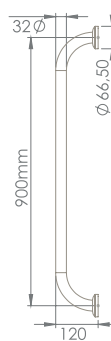

Wall to Floor Grab Bar
AD05806021100001

Angled Grab Bar
AD05806031100001

Grab Bar 30 cm
AD05806041100001

Grab Bar 60cm
AD05806051100001

Grab Bar 90 cm
AD05806061100001

This serie of closet and Basin is designed for disabled for their easy use and comfort in their bathroom.