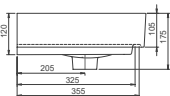

Truck : 44
110x110x245

56,5x28

14

17x61x32

40"HC Cont. : 56
80x120x249

Truck : 56
80x120x249

NEW 50x30 cm
WB012T92U00
Basin, Sharp

NEW 40x30 cm
WB012T82U00
Basin, Sharp