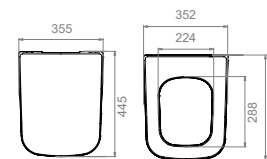

Features

- Easy Take Off
- PP
- Hinges Plastic Sliding

Duru Slim Quick Release,
Soft Close, Seat Cover