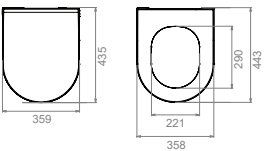

Features

- Duroplast
- Easy Take Off
- Hinges Stainless Steel

- SC00501S50403012 white matte
- SC00501S50703012 cappuccino matte
- SC00501S50503012 black matte
- SC00501S51303012 gray matte

Bella Slim Quick Release, Soft Close, Seat Cover