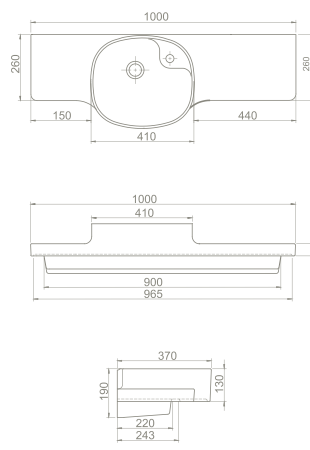

95x23	95x23	75x23	56x17
	20	20	17	13
	22*102*40	22*102*40	21*82*40	21*67*35
	40"HC Cont. : 27 100*120*215	40"HC Cont. : 27 100*120*215	40"HC Cont. : 32 83*120*215	40"HC Cont. : 52 110*110*250
	Truck : 27 100*120*215	Truck : 27 100*120*215	Truck : 32 83*120*215	Truck : 52 110*110*250