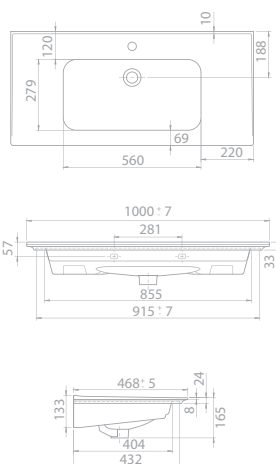

PRODUCTS

100x47 cm

VB041A22U00
042500-u
Basin, Blue

Features

Installation
Vanity / Wall hang Basin
please remove "-U"
to cancel the faucet hole

Colours

- **VB041A22U04**
  042500-97
  white matte
- **VB041A22U07**
  042508-97
  cappuccino matte
- **VB041A22U05**
  042507-97
  black matte
- **VB041A22U13**
  04250A-97
  gray matte

80x47 cm

VB041M32U00
042300-u
Basin, Blue

Installation
Vanity / Wall hang Basin
please remove "-U"
to cancel the faucet hole

- **VB041M32U04**
  042300-97
- **VB041M32U07**
  042308-97
- **VB041M32U05**
  042307-97
- **VB041M32U13**
  04230A-97

70x47 cm

VB041K52U00
042200-u
Basin, Blue

Installation
Vanity / Wall hang Basin
please remove "-U"
to cancel the faucet hole

- **VB041K52U04**
  042200-97
- **VB041K52U07**
  042208-97
- **VB041K52U05**
  042207-97
- **VB041K52U13**
  04220A-97

65x47 cm

VB041J52U00
042100-u
Basin, Blue

Installation
Vanity / Wall hang Basin
please remove "-U"
to cancel the faucet hole

- **VB041J52U04**
  042100-97
- **VB041J52U07**
  042108-97
- **VB041J52U05**
  042107-97
- **VB041J52U13**
  04210A-97

91x43

22

20x102x51

40"HC Cont. : 24
103x103x238

Truck : 24
103x103x258

71x43

18

21x84x52

40"HC Cont. : 26
83x120x242

Truck : 28
83x120x263

61x43

17

20x73x51

40"HC Cont. : 34
114x114x237

Truck : 34
114x114x237

56x43

15

20x68x52

40"HC Cont. : 34
108x108x240

Truck : 34
108x108x240