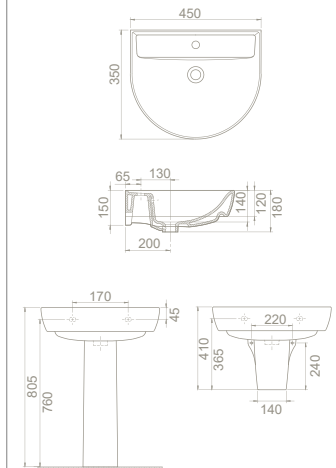

60x50 cm

WB005I12U00

007800-u
Basin, Bella

Fixing **Not included**

Bowl **Center**

Installation **Pedestal/Wall Hang**

please remove "-U" to cancel the faucet hole

55x45 cm

WB005G72U00

003300-u
Basin, Bella

Fixing **Not included**

Bowl **Center**

Installation **Pedestal/Wall Hang**

please remove "-U" to cancel the faucet hole

50x40 cm

WB005F62U00

003200-u
Basin, Bella

Fixing **Not included**

Bowl **Center**

Installation **Pedestal/Wall Hang**

please remove "-U" to cancel the faucet hole

45x35 cm

WB005E12U00

003100-u
Basin, Bella

Fixing **Not included**

Bowl **Center**

Installation **Pedestal/Wall Hang**

please remove "-U" to cancel the faucet hole

Features

18

21x62x54

40"HC Cont. : 34
114x114x250

Truck : 34
114x114x250

14

20x57x48

40"HC Cont. : 60
100x100x251

Truck : 60
100x100x251

12

21x52x44

40"HC Cont. : 64
100x100x251

Truck : 64
100x100x251

10

20x46x39

40"HC Cont. : 72
108x108x245

Truck : 72
108x108x245