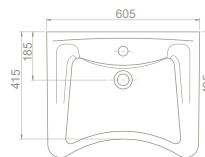

PRODUCTS

Disabled Soft Close Seat Cover

S-Type Without Bidet
DC06417SN00
018100-w

DC00206PN00
017000-w-01

Cold water connection
DC00206PC00
017000-u-01

DB064112U00
017100-u

SC06401S50002831

S-Type With Bidet
DC06417SB00
018100
Cistern, Disabled
CS010010100
009300

DC00206PB00
017000-01

Cold / Hot water connection
DC00206PH00
017000-u-01

Features

- Duroplast
- Easy Take Off
- Plastic Sliding Hinge

SC00501S50022931

Features

- Duroplast
- Easy Take Off
- Hinges Stainless Steel

IM01801020120022

Features

- 3/8" Brass Connection
- Delayed Fill Valve
- Water pressure range: 0,3-10 bar
- Certifications: UPC

Installation **Easy Fixation**
Flushing **4 - 6 L**
Fixing **included**

Standard System
Installation **Hidden Fixation**
Flushing **4 - 6 L**
Shape **Soft**
Fixing **Not included**

Fixing **Not included**
Bowl **Center**
Installation **Wall Hang**
please remove "-U" to cancel the faucet hole

Features

38

39x81x48

40"HC Cont. : 12
80x120x234

Truck : 12
80x120x234

24

39x72,5x37,5

40"HC Cont. : 24
114x114x240

Truck : 24
114x114x240

15

20x62x53

40"HC Cont. : 32
108x108x246

Truck : 32
108x108x246