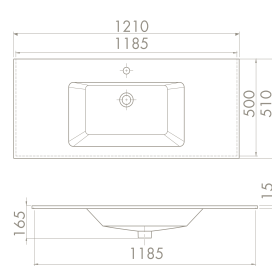

Truck : 20
103x103x238

88,5x49,5

14

20x94x56

40"HC Cont. : 24
100x110x242

Truck : 24
100x110x242

81x51 cm

TB001M82U00
050300-u
Basin, ibiza