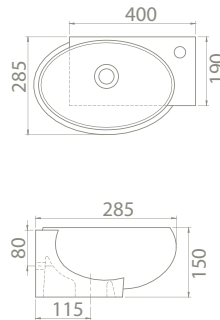

28x45 cm

CB014E02U00

001300-u
Corner Basin, Mini

Installation
**Vanity / Wall hang Basin/
Over Counter Basin**

please remove "-U"
to cancel the faucet hole

	12	7
	49x49x19	30x45x17
	40"HC Cont. : 56 114x114x242	40"HC Cont. : 98 90x105x254
	Truck : 56 114x114x242	Truck : 98 90x105x254