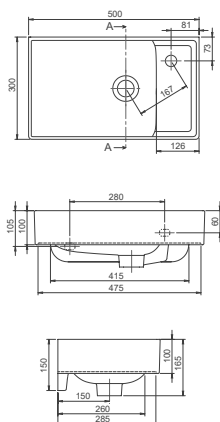

NEW 40x30 cm
WB012T82U00
Basin, Sharp

NEW 50x25 cm
WB012F22R00
Basin, Sharp

NEW 50x25 cm
WB012F22L00
Basin, Sharp

Features

Installation
Vanity / Wall hang Basin
please remove "-U"
to cancel the faucet hole

Installation
Vanity / Wall hang Basin
please remove "-U"
to cancel the faucet hole

Installation
Vanity / Wall hang Basin
please remove "-U"
to cancel the faucet hole

Installation
Vanity / Wall hang Basin
please remove "-U"
to cancel the faucet hole

Colours

- **WB012T92U04**
  white matte
- **WB012T92U07**
  cappuccino matte
- **WB012T92U05**
  black matte
- **WB012T92U13**
  gray matte

- **WB012T82U04**
- **WB012T82U07**
- **WB012T82U05**
- **WB012T82U13**

- **WB012F22R04**
- **WB012F22R07**
- **WB012F22R05**
- **WB012F22R13**

- **WB012F22L04**
- **WB012F22L07**
- **WB012F22L05**
- **WB012F22L13**

	46,5x28	36,5x28	46,5x23
	10	8	8
	18x51x32	17x41x32	17x51x26
	40"HC Cont. : 84 110x110x235	40"HC Cont. : 84 100x100x235	40"HC Cont. : 100 110x110x248
	Truck : 84 110x110x245	Truck : 84 100x100x235	Truck : 100 110x110x248