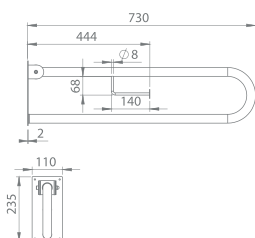

Grab Bars Shiny Chrome

Angled Grab Bar
AD05806031100001

This serie of closet and Basin is designed for disabled for their easy use and comfort in their bathroom.

cerastyle.com