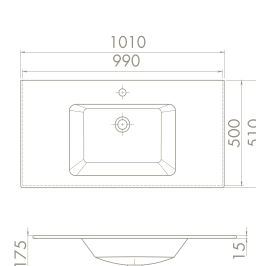

Truck : 20
103x103x238

88,5x49,5

14

20x94x56

40"HC Cont. : 24
100x110x242

Truck : 24
100x110x242

81x51 cm

TB001M82U00
050300-u
Basin, ibiza