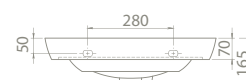

Installation
Vanity / Wall hang Basin
please remove "-U"
to cancel the faucet hole

- **VB067G22U04**
  068000-97
- **VB067G22U07**
  068008-97
- **VB067G22U05**
  068007-97
- **VB067G22U13**
  06800A-97

46x33,3

11

18x57x43

40"HC Cont. : 64
110x110x247

Truck : 64
110x110x265