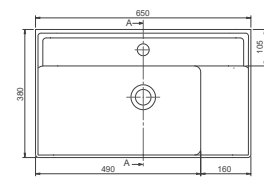

Truck : 44
110x110x245

56,5x28

14

17x61x32

40"HC Cont. : 56
80x120x249

Truck : 56
80x120x249

NEW 50x30 cm
WB012T92U00
Basin, Sharp

NEW 40x30 cm
WB012T82U00
Basin, Sharp