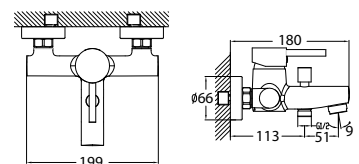

Kitchen Mixer
KM01805040000021
9FA125K99N10

- Sink mixer – Chrome
- Connection hoses in conformity with latest standard
- Strainer noise-tested by LGA
- Exchangeable cartridge with ceramic discs
- 3-year warranty

Quantity in box	12

Bathroom Mixer
BM01805000000021
9FA125B99N10

- Bath mixer – Chrome
- 1/2" (ø approx. 1,9 cm) connection, suitable for all common shower hoses
- Strainer noise-tested by LGA
- Exchangeable cartridge with ceramic discs
- 3-year warranty

Quantity in box	12