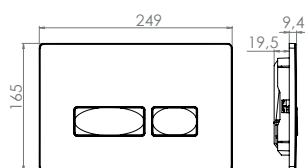

cerastyle.com

PRODUCT DIMENSIONS

Turkuaz® CeraStyle®

TOILET
SEATS

HARMONY OF PURENESS AND QUALITY

Hygienic and easy cleaning

Customized thickness

Soft closing - noise free