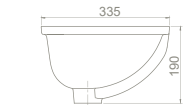

PRODUCTS

55x43 cm

UB058G42W00
070100
Under Counter Basin

Features

Installation
Under Counter Basin

48x39 cm

UB058E92W00
070200
Under Counter Basin

Installation
Under Counter Basin

42x34 cm

UB058D82W00
070000
Under Counter Basin

Installation
Under Counter Basin

35x30 cm

UB058C92W00
070500
Under Counter Basin

Installation
Under Counter Basin

11

43x49x7

40"HC Cont. : 96
100x120x185

Truck : 96
100x120x185

8

45x53x7

40"HC Cont. : 96
92x107x190

Truck : 96
92x107x190

6

43x49x7

40"HC Cont. : 96
88x100x190

Truck : 96
88x100x190

4

36x40x11

40"HC Cont. : 96
81x110x195

Truck : 96
81x110x195