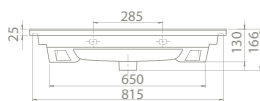

Installation
Vanity / Wall hang Basin
please remove "-U"
to cancel the faucet hole

	97x43,5	81,5x42,5	72,5x43,5	62x43
	21	19	16	14
	21x103x52	19x88x50	18x77x49	18x67x49
	40"HC Cont. : 24 103x103x242	40"HC Cont. : 28 93x110x252	40"HC Cont. : 40 114x114x244	40"HC Cont. : 46 105x120x256
	Truck : 24 103x103x263	Truck : 28 93x110x252	Truck : 40 114x114x256	Truck : 46 105x120x256