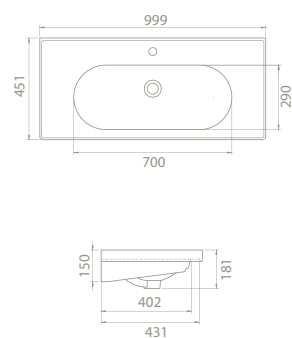

60x45 cm

VB042H82U00
043100-u
Basin, Arya

Installation
Vanity / Wall hang Basin
please remove "-U"
to cancel the faucet hole

- **VB042H82U04**
  043100-97
- **VB042H82U07**
  043108-97
- **VB042H82U05**
  043109-97
- **VB042H82U13**
  043109-97

	116x42	95x42,5	75x42,5	55,5x42,5
	28	25	20	15
	20x122x48	19x102x49	20x82x49	20x62x49
	40"HC Cont. : 24 120x120x252	40"HC Cont. : 24 103x103x252	40"HC Cont. : 28 83x120x249	40"HC Cont. : 48 100x120x251
	Truck : 24 120x120x252	Truck : 24 103x103x252	Truck : 28 83x120x249	Truck : 48 100x120x251