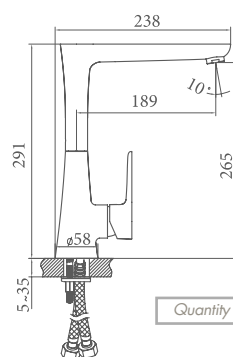

Kitchen Mixer
KM00205040000021
9FA111K99N10

- 35 mm ceramic cartridge with adjustable temperature Flow Rate Limitation
- User friendly faucet knob with 10° degree moving angle
- %50 less water consumption
- Easy installation
- 5 Year guarantee

Quantity in box 10

Bathroom Mixer
BM00205000000021
9FA111B99N10

- 35 mm ceramic cartridge with adjustable temperature Flow Rate Limitation
- User friendly faucet knob with 18° degree moving angle
- 1/2" Shower Hose Connection
- %50 less water consumption
- 5 Year guarantee

Quantity in box 12