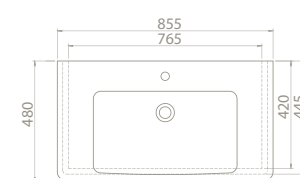

PRODUCTS

125x48 cm

VB067C32U00

068500-u
Basin, Porto D

Features

Installation
Vanity / Wall hang Basin
please remove "-U"
to cancel the faucet hole

Colours

- **VB067C32U04**
  068500-97
  white matte
- **VB067C32U07**
  068508-97
  cappuccino matte
- **VB067C32U05**
  068507-97
  black matte
- **VB067C32U13**
  06850A-97
  gray matte

105x48 cm

VB067A92U00

068600-u
Basin, Porto D

Installation
Vanity / Wall hang Basin
please remove "-U"
to cancel the faucet hole

- **VB067A92U04**
  068600-97
- **VB067A92U07**
  068608-97
- **VB067A92U05**
  068607-97
- **VB067A92U13**
  06860A-97

95x48 cm

VB067O72U00

068400-u
Basin, Porto D

Installation
Vanity / Wall hang Basin
please remove "-U"
to cancel the faucet hole

- **VB067O72U04**
  068400-97
- **VB067O72U07**
  068408-97
- **VB067O72U05**
  068407-97
- **VB067O72U13**
  06840A-97

85x48 cm

VB067N62U00

068300-u
Basin, Porto D

Installation
Vanity / Wall hang Basin
please remove "-U"
to cancel the faucet hole

- **VB067N62U04**
  068300-97
- **VB067N62U07**
  068308-97
- **VB067N62U05**
  068307-97
- **VB067N62U13**
  06830A-97

115x42,2

29

19x130x53

40"HC Cont. : 20
108x128x236

Truck : 20
108x128x236

99,5x43,5

26

19x109x53

40"HC Cont. : 20
110x110x236

Truck : 20
110x110x236

85,5x42

21

20x97x50

40"HC Cont. : 28
100x120x254

Truck : 28
100x120x264

75,5x42

19

19x87x52

40"HC Cont. : 28
100x110x241

Truck : 28
100x110x241