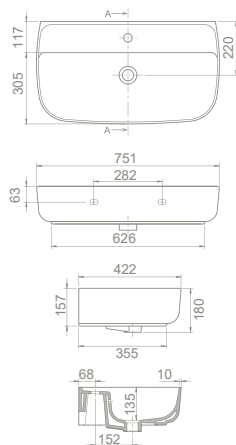

75x42 cm

OC007S82U00

078700-u
Basin, Aqua

Fixing **Not included**
Bowl **Center**
Installation **Pedestal / Wall Hang**
please remove "-U" to cancel the faucet hole

● OC007S82U04
078700-97

● OC007S82U07
078708-97

● OC007S82U05
078707-97

● OC007S82U13
07870A-97

55x42 cm

OC007G42U00

078500-u
Basin, Aqua

Fixing **Not included**
Bowl **Center**
Installation **Pedestal / Wall Hang**
please remove "-U" to cancel the faucet hole

● OC007G42U04
078500-97

● OC007G42U07
078508-97

● OC007G42U05
078507-97

● OC007G42U13
07850A-97

Features

Colours

21

20x77x45

40"HC Cont. : 40
114x114x240

Truck : 40
114x114x240

14

20x57x45

40"HC Cont. : 60
100x120x240

Truck : 60
100x120x240