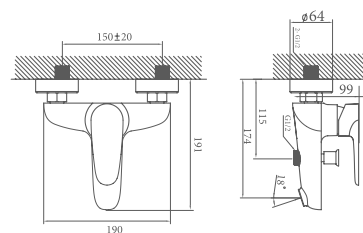

Quantity in box 12