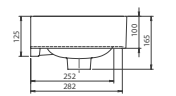

Truck : 44
110x110x245

56,5x28

14

17x61x32

40"HC Cont. : 56
80x120x249

Truck : 56
80x120x249

NEW 50x30 cm
WB012T92U00
Basin, Sharp

NEW 40x30 cm
WB012T82U00
Basin, Sharp