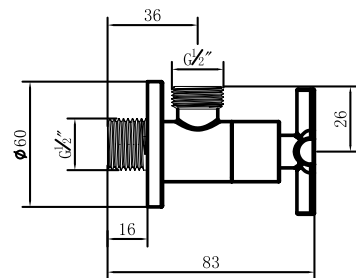

3/8" Angle Valve

AV05805020111121
9TA0010000

Quantity in box 100

corrosion resistant of chrome-nikel coated

ceramic cartridge

inside rosette