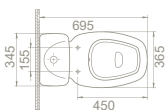

PRODUCTS

Disabled Soft Close Seat Cover

S-Type Without Bidet
DC06417SN00
018100-w

DC00206PN00
017000-w-01

Cold water connection
DC00206PC00
017000-u-01

DB064112U00
017100-u

SC06401S50002831

S-Type With Bidet
DC06417SB00
018100
Cistern, Disabled
CS010010100
009300

DC00206PB00
017000-01

Cold / Hot water connection
DC00206PH00
017000-u-01

Features

- Duroplast
- Easy Take Off
- Plastic Sliding Hinge

SC00501S50022931

Features

- Duroplast
- Easy Take Off
- Hinges Stainless Steel

IM01801020120022

Features

- 3/8" Brass Connection
- Delayed Fill Valve
- Water pressure range: 0,3-10 bar
- Certifications: UPC

Installation **Easy Fixation**
Flushing **4 - 6 L**
Fixing **included**

Standard System
Installation **Hidden Fixation**
Flushing **4 - 6 L**
Shape **Soft**
Fixing **Not included**

Fixing **Not included**
Bowl **Center**
Installation **Wall Hang**
please remove "-U" to cancel the faucet hole

Features

38

39x81x48

40"HC Cont. : 12
80x120x234

Truck : 12
80x120x234

24

39x72,5x37,5

40"HC Cont. : 24
114x114x240

Truck : 24
114x114x240

15

20x62x53

40"HC Cont. : 32
108x108x246

Truck : 32
108x108x246