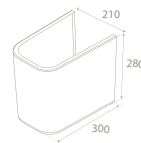

Duru Slim Quick Release, Soft Close, Seat Cover
SC00301S50002931