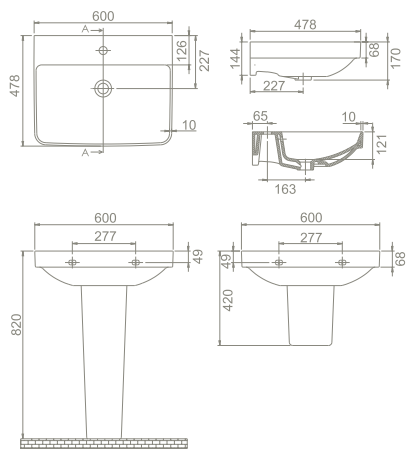

PRODUCTS

60x48 cm
WB004H92U00
079600-u
Basin, Noura

Features

Fixing **Not included**
Bowl **Center**
Installation **Pedestal/Wall Hang**
please remove "-U"
to cancel the faucet hole

Colours

- **WB004H92U04**
  079600-97
  white matte
- **WB004H92U07**
  079608-97
  cappuccino matte
- **WB004H92U05**
  079607-97
  black matte
- **WB004H92U13**
  07960A-97
  gray matte

16	10
19x62x51	18x62x32
40"HC Cont. : 40 100x120x240	40"HC Cont. : 56 800x120x242
Truck : 40 100x120x240	Truck : 56 800x120x256