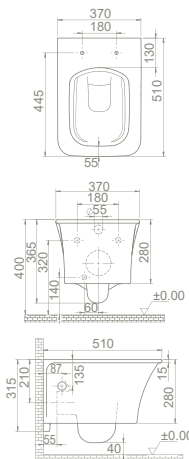

HC01706PC05
019707-S-97

HC01706PH05
019707-D-97

HC01706PC13
01970A-S-97

HC01706PH13
01970A-D-97

25

39x54x40

40"HC Cont. : 25
93x114x246

Truck : 31
114x114x246

HC00106PC05 / HC00106PH05
018907-S-97 / 018907-D-97

HC00106PC13 / HC00106PH13
01890A-S-97 / 01890A-D-97

22

39x54x40

40"HC Cont. : 25
93x114x246

Truck : 31
114x114x249

ibiza, Slim,
Quick Release,
Soft Close, Seat Cover