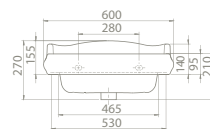

Pedestal

PD028100000
006100
Basin, 1837

Features

	90x49,5	71x49,5	51x49,5	
	29	25	19	10
	31x101x58	29x82x58	30x61x58	20x70x27
	40"HC Cont. : 16 100x120x244	40"HC Cont. : 16 85x110x246	40"HC Cont. : 24 100x120x246	40"HC Cont. : 63 110x110x122
	Truck : 16 100x120x244	Truck : 16 85x110x246	Truck : 24 100x120x246	Truck : 63 110x110x122