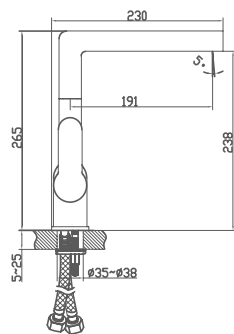

- 35 mm ceramic cartridge with adjustable temperature Flow Rate Limitation
- User friendly faucet knob with 5° degree moving angle
- %50 less water consumption
- Easy installation
- 5 Year guarantee