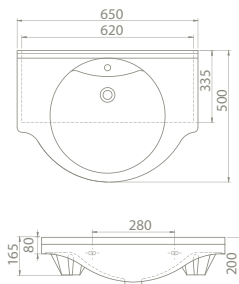

45x43 cm

VB047E32U00

066200-u
Basin, Nil

Features

Installation
Vanity / Wall hang Basin

*please remove "-U"
to cancel the faucet hole*

Installation
Vanity / Wall hang Basin

*please remove "-U"
to cancel the faucet hole*

Installation
Vanity / Wall hang Basin

*please remove "-U"
to cancel the faucet hole*

	61,5x33	51,5x33	41,5x30
	16	13	11
	22x66x53	22x57x51	21x47x47
	40"HC Cont. : 34 110x110x248	40"HC Cont. : 44 114x114x240	40"HC Cont. : 60 114x114x249
	Truck : 34 110x110x248	Truck : 44 114x114x240	Truck : 60 114x114x249