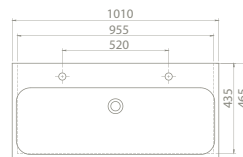

PRODUCTS

150x47 cm

VB022C82T00
080900-u
Basin, Pinto

Features

Installation
Vanity / Wall hang Basin
please remove "-U"
to cancel the faucet hole

Colours

- **VB022C82T04**
  080900-97
  white matte
- **VB022C82T07**
  080908-97
  cappuccino matte
- **VB022C82T05**
  080907-97
  black matte
- **VB022C82T13**
  08090A-97
  gray matte

120x47 cm

VB022B62T00
080700-u
Basin, Pinto

Installation
Vanity / Wall hang Basin
please remove "-U"
to cancel the faucet hole

- **VB022B62T04**
  080700-97
- **VB022B62T07**
  080708-97
- **VB022B62T05**
  080707-97
- **VB022B62T13**
  08070A-97

100x47 cm

VB022A12D00
080500-u
Basin, Pinto

Installation
Vanity / Wall hang Basin
please remove "-U"
to cancel the faucet hole

- **VB022A12D04**
  080500-97
- **VB022A12D07**
  080508-97
- **VB022A12D05**
  080507-97
- **VB022A12D13**
  08050A-97

100x47 cm

VB022A12U00
080300-u
Basin, Pinto

Installation
Vanity / Wall hang Basin
please remove "-U"
to cancel the faucet hole

- **VB022A12U04**
  080300-97
- **VB022A12U07**
  080308-97
- **VB022A12U05**
  080307-97
- **VB022A12U13**
  08030A-97

144x43

38

19x156x54

40"HC Cont. : 24
112x156x238

Truck : 24
112x156x238

114x43

30

18x126x55

40"HC Cont. : 24
108x128x238

Truck : 24
108x128x238

94,5x43

24

19x102x54

40"HC Cont. : 24
103x103x248

Truck : 24
103x103x248

94,5x43

24

18x101x51

40"HC Cont. : 24
103x103x251

Truck : 24
103x103x251