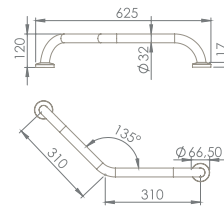

Grab Bars Shiny Chrome

Angled Grab Bar
AD05806031100001

This serie of closet and Basin is designed for disabled for their easy use and comfort in their bathroom.

cerastyle.com