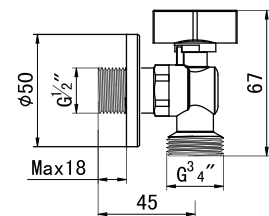

Angel Valve for Washing Machine & Dishwasher (Type 2)

SV05805010021611
9SV0030000

Working pressure: min. 0,5 bar, max. 10 bar
Recommended working pressure: 3-5 bar

Operating pressure: min. 0,5 bar, max. 10 bar

Recommended 3-5 bar