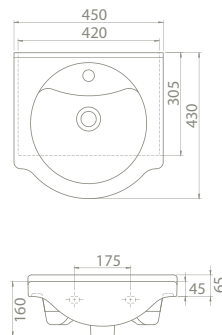

55x47 cm

VB047G92U00

066000-u
Basin, Nil

45x43 cm

VB047E32U00

066200-u
Basin, Nil

Features

Installation
Vanity / Wall hang Basin

*please remove "-U"
to cancel the faucet hole*

Installation
Vanity / Wall hang Basin

*please remove "-U"
to cancel the faucet hole*

Installation
Vanity / Wall hang Basin

*please remove "-U"
to cancel the faucet hole*

	61,5x33	51,5x33	41,5x30
	16	13	11
	22x66x53	22x57x51	21x47x47
	40"HC Cont. : 34 110x110x248	40"HC Cont. : 44 114x114x240	40"HC Cont. : 60 114x114x249
	Truck : 34 110x110x248	Truck : 44 114x114x240	Truck : 60 114x114x249