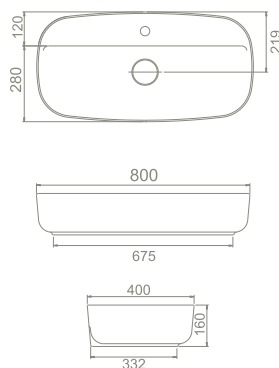

80x40 cm

OC007M01U00
077300-u
Basin, Aqua

Installation
Over Counter Basin
please remove "-U"
to cancel the faucet hole

60x40 cm

OC007H61U00
077100-u
Basin, Aqua

Installation
Over Counter Basin
please remove "-U"
to cancel the faucet hole

42x27 cm

OC007D61U00
077000-u
Basin, Aqua

Installation
Over Counter Basin
please remove "-U"
to cancel the faucet hole

Ø33 cm

TB007S71W00
077600
Basin, Aqua

Installation
Over Counter Basin
Without Taphole

Features

Colours

- **OC007M01U04**
  077300-97
  white matte
- **OC007M01U07**
  077308-97
  cappuccino matte
- **OC007M01U05**
  077307-97
  black matte
- **OC007M01U13**
  07730A-97
  gray matte

- **OC007H61U04**
  077100-97
- **OC007H61U07**
  077108-97
- **OC007H61U05**
  077107-97
- **OC007H61U13**
  07710A-97

- **OC007D61U04**
  077000-97
- **OC007D61U07**
  077008-97
- **OC007D61U05**
  077007-97
- **OC007D61U13**
  07700A-97

- **TB007S71W04**
  077600-97
- **TB007S71W07**
  077608-97
- **TB007S71W05**
  077607-97
- **TB007S71W13**
  07760A-97

	17	12	8	4,5
	41x81x18	42x62x18	30x43x18	35x35x18
	40"HC Cont. : 28 83x120x241	40"HC Cont. : 52 103x103x248	40"HC Cont. : 91 90x105x250	40"HC Cont. : 114 103x103x244
	Truck : 28 83x120x259	Truck : 52 103x103x248	Truck : 91 90x105x250	Truck : 114 103x103x244