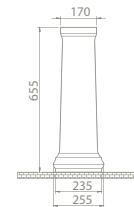

Pedestal

PD028100000
006100
Basin, 1837

Features

	90x49,5	71x49,5	51x49,5	
	29	25	19	10
	31x101x58	29x82x58	30x61x58	20x70x27
	40"HC Cont. : 16 100x120x244	40"HC Cont. : 16 85x110x246	40"HC Cont. : 24 100x120x246	40"HC Cont. : 63 110x110x122
	Truck : 16 100x120x244	Truck : 16 85x110x246	Truck : 24 100x120x246	Truck : 63 110x110x122