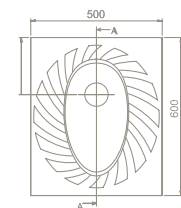

19

40"HC Cont. : 49
100x120x235

Truck : 49
100x120x235