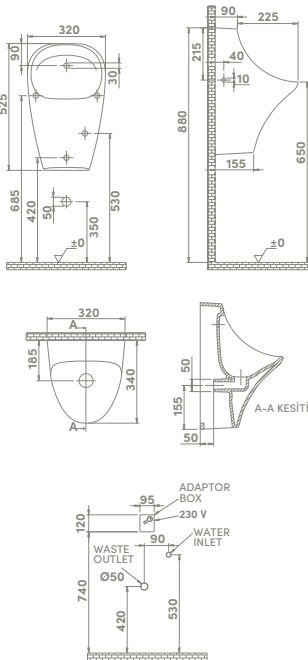

Fixing **Not included**

10
20x73x20
40"HC Cont. : 99 114x114x254
Truck : 99 114x114x254

Fixing **included**
Hidden **fixation**

7
26x32x31
40"HC Cont. : 120 114x114x231
Truck : 120 114x114x231

Features

- **Duroplast**
- **Easy Take Off**
- **Hinges Stainless Steel**

- **SC00301S60402931**
  white matte
- **SC00301S60702931**
  cappuccino matte
- **SC00301S60502931**
  black matte
- **SC00301S61302931**
  gray matte

Features

- **Easy Take Off**
- **PP**
- **Hinges Plastic Sliding**