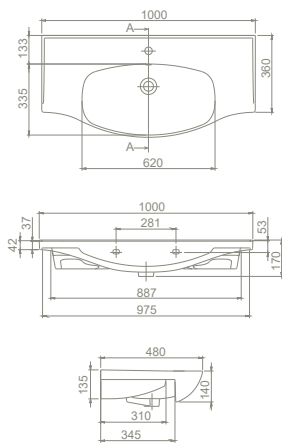

100x46,5 cm

VB018A32U00
082600-u
Basin, Lila

80x46,5 cm

VB018M22U00
082400-u
Basin, Lila

Features

Fixing **Not included**
Bowl **Center**
Installation **Vanity/Wall Hang**
please remove "-U"
to cancel the faucet hole

Fixing **Not included**
Bowl **Center**
Installation **Vanity/Wall Hang**
please remove "-U"
to cancel the faucet hole

	96x33,5	75x33,5
	25	19
	19x102x51	19x82x49
	40"HC Cont. : 24 103x103x240	40"HC Cont. : 28 83x120x247
	Truck : 24 103x103x240	Truck : 28 83x120x246