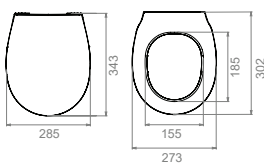

Features

- Easy Take Off
- Plastic Hinge