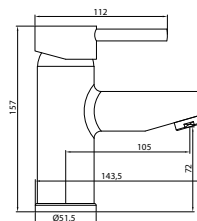

LILA

Basin Mixer WM01805010000021 9FA125W99N10

- Washbasin mixer – Chrome
- Connection hoses in conformity with latest standard
- Original CASCADE® SLC spray regulator for easy descaling
- Exchangeable cartridge with ceramic discs
- 3-year warranty

Quantity in box	12

Basin Mixer WM01805020000021 9FA125W99N20

- Sink mixer – Chrome
- Connection hoses in conformity with latest standard
- Strainer noise-tested by LGA
- Exchangeable cartridge with ceramic discs
- 3-year warranty

Quantity in box	12