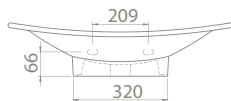

Half Pedestal, Cubic

PD063110000

016000
Pedestal, Bella

	14	7
	19x74x50	31x32x31
	40"HC Cont. : 34 114x114x253	40"HC Cont. : 63 92x96x262
	Truck : 34 114x114x253	Truck : 63 92x96x262