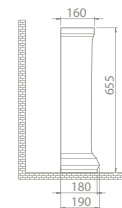

Pedestal

PD028100000
006100
Basin, 1837

Features

	90x49,5	71x49,5	51x49,5	
	29	25	19	10
	31x101x58	29x82x58	30x61x58	20x70x27
	40"HC Cont. : 16 100x120x244	40"HC Cont. : 16 85x110x246	40"HC Cont. : 24 100x120x246	40"HC Cont. : 63 110x110x122
	Truck : 16 100x120x244	Truck : 16 85x110x246	Truck : 24 100x120x246	Truck : 63 110x110x122