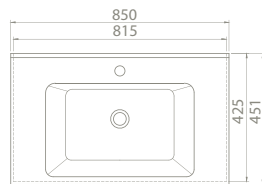

65x45 cm

VB048J32U00
067300-u
Basin, Arte

Installation
Vanity / Wall hang Basin
please remove "-U"
to cancel the faucet hole

	97x43,5	81,5x42,5	72,5x43,5	62x43
	21	19	16	14
	21x103x52	19x88x50	18x77x49	18x67x49
	40"HC Cont. : 24 103x103x242	40"HC Cont. : 28 93x110x252	40"HC Cont. : 40 114x114x244	40"HC Cont. : 46 105x120x256
	Truck : 24 103x103x263	Truck : 28 93x110x252	Truck : 40 114x114x256	Truck : 46 105x120x256