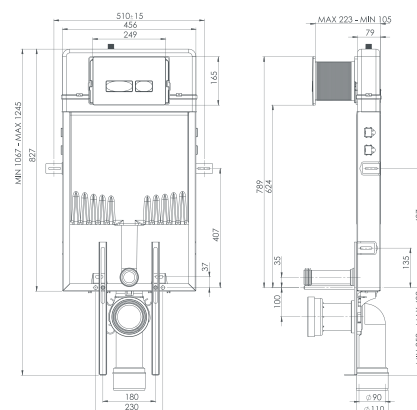

PRODUCT DIMENSIONS