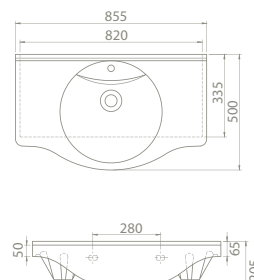

75x50 cm

VB047L42U00
066400-u
Basin, Nil

Installation
Vanity / Wall hang Basin
please remove "-U"
to cancel the faucet hole

	101x33	91x33	81,4x33	71x33
	23	21	20	18
	22x106x53	22x98x54	22x87x53	21x77x55
	40"HC Cont. : 22 110x110x246	40"HC Cont. : 22 100x120x250	40"HC Cont. : 22 93x110x248	40"HC Cont. : 26 83x120x252
	Truck : 22 110x110x246	Truck : 22 100x120x250	Truck : 22 93x110x248	Truck : 26 83x120x252