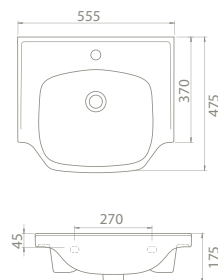

55x48 cm

VB023H02U00
081100-u
Basin, new classic

Installation
Vanity / Wall hang Basin

please remove "-U"
to cancel the faucet hole

	60,5x33,5	51x34,2
	14	12
	20x66x53	20x57x51
	40"HC Cont. : 34 108x128x244	40"HC Cont. : 52 114x114x237
	Truck : 34 108x128x264	Truck : 52 114x114x257