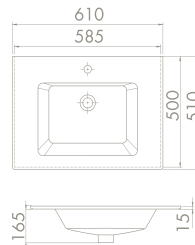

61x51 cm

TB001I62U00
050100-u
Basin, ibiza

Installation
Vanity Basin
please remove "-U"
to cancel the faucet hole

	78,5x49,5	68,5x49,5	58x49,5
	12	11	11
	19x85x56	19x75x55	19x65x56
	40"HC Cont. : 24 83x120x238	40"HC Cont. : 32 110x110x235	40"HC Cont. : 40 105x120x236
	Truck : 24 83x120x238	Truck : 32 110x110x235	Truck : 40 105x120x236