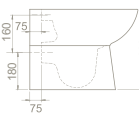

40"HC Cont. : 30
114x114x252

40"HC Cont. : 25
93x114x246

Truck : 15
80x120x229

Truck : 30
114x114x252

Truck : 31
110x110x225

60x50 cm

WB005I12U00

007800-u
Basin, Bella