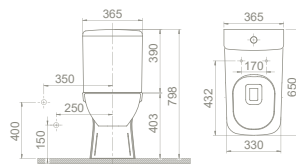

PRODUCTS

P-Type Without Bidet
WC00317PN00
028800-pw

P-Type With Bidet
WC00317PB00
028800-p

P-Type Without Bidet
WC00318PN00
029300-pw-01

P-Type With Bidet
WC00318PB00
029300-p-01

HC00305PN00
018500-w

HC00305PB00
018500

BW003092U00
015900

S-Type Without Bidet
WC00317SN00
028800-w

S-Type With Bidet
WC00317SB00
028800

S-Type Without Bidet
WC00318SN00
029300-w-01

S-Type With Bidet
WC00318SB00
029300-01

Cistern, Bella
CS005010100
009800

Installation **Hidden Fixation**

Flushing **4 - 6 L**

Fixing **included**

please add "-r"
for side entry cistern

Installation **Easy Fixation**

Flushing **4 - 6 L**

Fixing **included**

please add "-r"
for side entry cistern

Standard System

Bidet **Without / With**

Installation **Easy Fixation**

Flushing **4 - 6 L**

Shape **Soft**

Fixing **Not Included**

Tap Hole

Installation **Easy Fixation**

Shape **Soft**

Fixing **Not Included**

Features

38

35

17

19

40x78x42

38x80x43

38x54x39

38x54x39

40"HC Cont. : 15
80x120x224

40"HC Cont. : 20
114x114x230

40"HC Cont. : 25
93x114x246

40"HC Cont. : 36
114x114x245

Truck : 15
80x120x224

Truck : 20
114x114x230

Truck : 31
114x114x244

Truck : 36
114x114x245