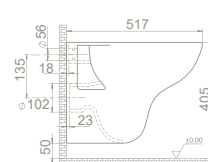

PRODUCTS

P-Type Without Bidet
WC01817PN00
028300-pw

P-Type With Bidet
WC01817PB00
028300-p

S-Type Without Bidet
WC01817SN00
028300-w

S-Type With Bidet
WC01817SB00
028300

HC01805PN00
018400-w

HC01805PB00
018400

BW018092U00
015200

BC01803FN00
029100-w

BC01803FB00
029100

Cistern, Ova
CS010010100
009300

Installation **Easy Fixation**

Flushing **3 - 4,5 L**

Fixing **included**

Standard Systsem

Installation **Easy Fixation**

Flushing **4 - 6 L**

Fixing **Not included**

Bidet **Top Hole**

Installation **Easy Fixation**

Fixing **Not included**

Standard Systsem

Bidet **Without / With**

Installation **Easy Fixation**

Flushing **4 - 6 L**

Fixing **included**

please remove "-W" for bidet hole

Features

33

37x86x42

40"HC Cont. : 15
85x110x247

Truck : 15
85x110x247

14

39x54x37

40"HC Cont. : 25
93x114x246

Truck : 31
114x114x234

17

39x54x37

40"HC Cont. : 36
114x114x233

Truck : 36
114x114x233

24

38x56x42

40"HC Cont. : 20
114x114x256

Truck : 20
114x114x256

P-Type Without Bidet
WC01017PN00
028300-pw

S-Type Without Bidet
WC01817SN00
028300-w