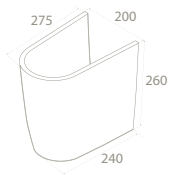

PRODUCTS

PD005100000
006800

PD005110000
016800

Features

Fixing **Not included**

Fixing **included**
Hidden **fixation**

10	6
19x70x16	21x28x29
40"HC Cont. : 160 114x114x246	40"HC Cont. : 160 114x114x242
Truck : 160 114x114x262	Truck : 160 114x114x242

Click-clack Basin Drains

Features

- Chrome Coated
- Brass Material
- G1 ¼ Connection

Circle Pop-up Waste for Washbasin

BD05805010221711

Circle Pop-up Waste for Washbasin

BD05805010211711