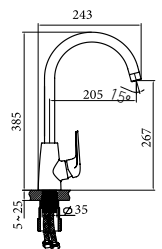

Kitchen Mixer

KM04705040000021
9FA133K99N10

Quantity in box	10

- 35 mm ceramic cartridge with adjustable temperature Flow Rate Limitation
- User friendly faucet knob with 15o degree moving angle
- %50 less water consumption
- Easy installation
- 5 Year guarantee