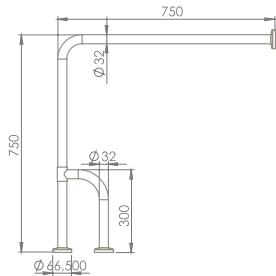

Grab Bars Shiny Chrome

Angled Grab Bar
AD05806031100001

This serie of closet and Basin is designed for disabled for their easy use and comfort in their bathroom.

cerastyle.com