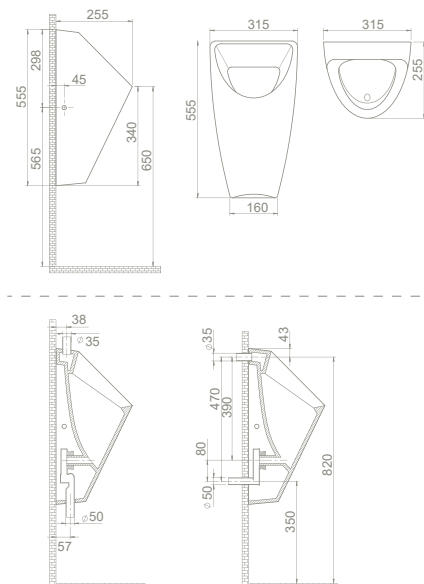

Separator, City

US002000100

005900

Height **65,5 cm**
Installation **Easy Fixation**
Fixing **included**

9

43x56x9

40"HC Cont. : 80
100x100x195

Truck : 80
100x100x195

11

34x57x28

40"HC Cont. : 48
100x120x240

Truck : 48
100x120x240

8

14x68x38

40"HC Cont. : 72
110x110x239

Truck : 72
110x110x239