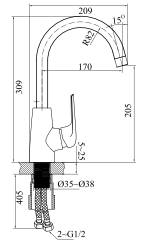

Basin Mixer

WM04705020000021
9FA133W99N20

Quantity in box	12

- 35 mm ceramic cartridge with adjustable temperature Flow Rate Limitation
- User friendly faucet knob with 15o degree moving angle
- Easy installation
- 5 Year guarantee