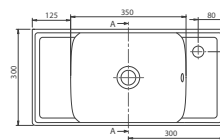

Truck : 44
110x110x245

56,5x28

14

17x61x32

40"HC Cont. : 56
80x120x249

Truck : 56
80x120x249

NEW 50x30 cm
WB012T92U00
Basin, Sharp

NEW 40x30 cm
WB012T82U00
Basin, Sharp