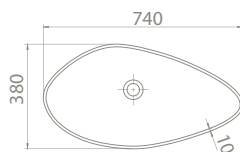

114x114x245

Truck : 56

114x114x245

NEW

nova

Hidden Drain Design

If you would like your bathrooms to be elegant and graceful so much as to garner envy, this set is just for you. Nova sinks set themselves apart with their asymmetrical and extraordinary form, reflecting their owners' subtle taste.