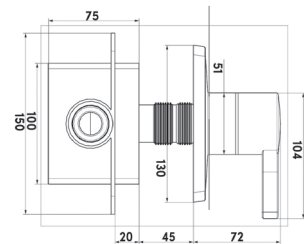

Inlet Connection 3/4"

SV05805010001411
9SV0010003

cerastyle.com

BALL VALVE (for squatting pan)

1/2 "(20mm) Clean Water entry Connection

SV05805030001611
9SV0070002

3/4 "(25mm) Clean Water entry Connection

SV05805010001611
9SV0070003