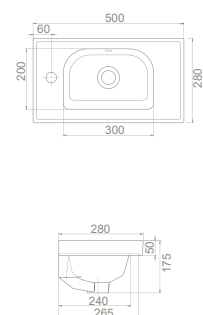

65x45 cm

VB015J32U00
030800-u
Basin, Frame

60x45 cm

VB015H82U00
031000-u
Basin, Frame

50x38 cm

VB015F52U00
030900-u
Basin, Frame

* Left Tap Hole

50x28 cm

VB015F32L00
001800-u
Basin, Frame

* Right Tap Hole

50x28 cm

VB015F32R00
001700-u
Basin, Frame

Features

Installation
Vanity / Wall hang Basin
please remove "-U"
to cancel the faucet hole

Installation
Vanity / Wall hang Basin
please remove "-U"
to cancel the faucet hole

Installation
Vanity / Wall hang Basin
please remove "-U"
to cancel the faucet hole

Installation
Vanity / Wall hang Basin
please remove "-U"
to cancel the faucet hole

Installation
Vanity / Wall hang Basin
please remove "-U"
to cancel the faucet hole

Colours

- **VB015J32U04**
  030800-97
  white matte
- **VB015J32U07**
  030808-97
  cappuccino matte
- **VB015J32U05**
  030807-97
  black matte
- **VB015J32U13**
  03080A-97
  gray matte

- **VB015H82U04**
  031000-97
- **VB015H82U07**
  031008-97
- **VB015H82U05**
  031007-97
- **VB015H82U13**
  03100A-97

- **VB015F52U04**
  030900-97
- **VB015F52U07**
  030908-97
- **VB015F52U05**
  030907-97
- **VB015F52U13**
  03090A-97

- **VB015F32L04**
  001800-97
- **VB015F32L07**
  001808-97
- **VB015F32L05**
  001807-97
- **VB015F32L13**
  00180A-97

- **VB015F32R04**
  001700-97
- **VB015F32R07**
  001708-97
- **VB015F32R05**
  001707-97
- **VB015F32R13**
  00170A-97

max	61x42,5	55,5x42,5	46x35,5	46,5x26	46,5x26
kg	16	13	11	8	8
	19x67x49	19x62x50	19x52x43	20x52x30	19x52x30
	40"HC Cont. : 48 105x120x248	40"HC Cont. : 48 100x120x250	40"HC Cont. : 64 110x110x245	40"HC Cont. : 90 110x110x243	40"HC Cont. : 90 110x110x243
	Truck : 48 105x120x259	Truck : 48 100x120x261	Truck : 64 110x110x264	Truck : 90 110x110x263	Truck : 90 110x110x263