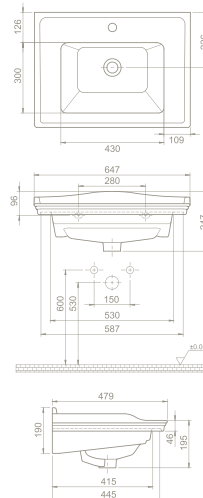

100x48 cm

VB008A32U00
036500-u
Basin, Kapadokya

80x48 cm

VB008M42U00
036300-u
Basin, Kapadokya

65x48 cm

VB008J62U00
036100-u
Basin, Kapadokya

Features

Installation
Vanity / Wall hang Basin
please remove "-U"
to cancel the faucet hole

Installation
Vanity / Wall hang Basin
please remove "-U"
to cancel the faucet hole

Installation
Vanity / Wall hang Basin
please remove "-U"
to cancel the faucet hole

Colours

- **VB008A32U04**
  036500-97
  white matte
- **VB008A32U07**
  036508-97
  cappuccino matte
- **VB008A32U05**
  036507-97
  black matte
- **VB008A32U13**
  03650A-97
  gray matte

- **VB008M42U04**
  036300-97
- **VB008M42U07**
  036308-97
- **VB008M42U05**
  036307-97
- **VB008M42U13**
  03630A-97

- **VB008J62U04**
  036100-97
- **VB008J62U07**
  036108-97
- **VB008J62U05**
  036107-97
- **VB008J62U13**
  03610A-97

	92x44,3	77x44,3	58x44,3
	21	19	16
	28x102x52	28x81x56	26x65x52
	40"HC Cont. : 18 100x110x249	40"HC Cont. : 18 83x110x247	40"HC Cont. : 24 100x120x248
	Truck : 18 100x110x249	Truck : 18 83x110x247	Truck : 24 100x120x248