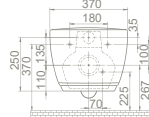

PRODUCTS

Disabled Soft Close Seat Cover

S-Type Without Bidet
DC06417SN00
018100-w

DC00206PN00
017000-w-01

Cold water connection
DC00206PC00
017000-u-01

DB064112U00
017100-u

SC06401S50002831

S-Type With Bidet
DC06417SB00
018100
Cistern, Disabled
CS010010100
009300

DC00206PB00
017000-01

Cold / Hot water connection
DC00206PH00
017000-u-01

Features

- Duroplast
- Easy Take Off
- Plastic Sliding Hinge

SC00501S50022931

Features

- Duroplast
- Easy Take Off
- Hinges Stainless Steel

IM01801020120022

Features

- 3/8" Brass Connection
- Delayed Fill Valve
- Water pressure range: 0,3-10 bar
- Certifications: UPC

Installation **Easy Fixation**
Flushing **4 - 6 L**
Fixing **included**

Standard System
Installation **Hidden Fixation**
Flushing **4 - 6 L**
Shape **Soft**
Fixing **Not included**

Fixing **Not included**
Bowl **Center**
Installation **Wall Hang**
please remove "-U" to cancel the faucet hole

Features

38

39x81x48

40"HC Cont. : 12
80x120x234

Truck : 12
80x120x234

24

39x72,5x37,5

40"HC Cont. : 24
114x114x240

Truck : 24
114x114x240

15

20x62x53

40"HC Cont. : 32
108x108x246

Truck : 32
108x108x246