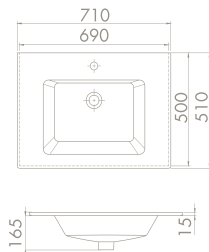

61x51 cm

TB001I62U00
050100-u
Basin, ibiza

Installation
Vanity Basin
please remove "-U"
to cancel the faucet hole

	78,5x49,5	68,5x49,5	58x49,5
	12	11	11
	19x85x56	19x75x55	19x65x56
	40"HC Cont. : 24 83x120x238	40"HC Cont. : 32 110x110x235	40"HC Cont. : 40 105x120x236
	Truck : 24 83x120x238	Truck : 32 110x110x235	Truck : 40 105x120x236