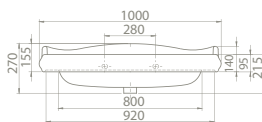

Installation
Vanity / Wall hang Basin
please remove "-U"
to cancel the faucet hole

Pedestal

PD028100000
006100
Basin, 1837

Features

	90x49,5	71x49,5	51x49,5	
	29	25	19	10
	31x101x58	29x82x58	30x61x58	20x70x27
	40"HC Cont. : 16 100x120x244	40"HC Cont. : 16 85x110x246	40"HC Cont. : 24 100x120x246	40"HC Cont. : 63 110x110x122
	Truck : 16 100x120x244	Truck : 16 85x110x246	Truck : 24 100x120x246	Truck : 63 110x110x122