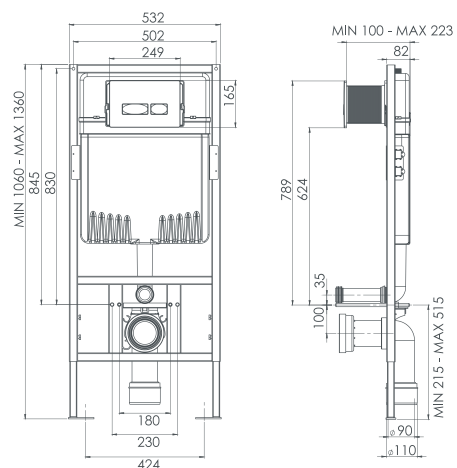

PRODUCT DIMENSIONS