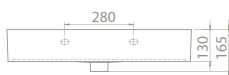

Colours

- **VB022L62U04**
  080000-97
  white matte
- **VB022L62U07**
  080008-97
  cappuccino matte
- **VB022L62U05**
  080007-97
  black matte
- **VB022L62U13**
  08000A-97
  gray matte

69,5x43

20

19x77x52

40"HC Cont. : 26
80x120x240

Truck : 28
80x120x259