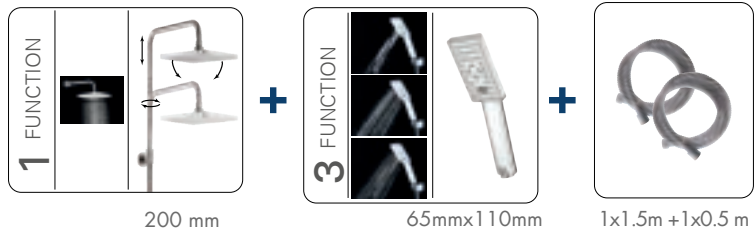

Packing Details

Technical Drawing

SHOWER SYSTEMS, SET AND SHOWER SPIRAL

Ocean Shower Systems

SS05801020050801
9SS1065300

- 5 Function Hand Shower
- Up to %50 less Water saving with Neoperl Restrictor
- Ø 214mm moveable shower head
- Corrosion-Resistant Silky Surface
- Optimum water repelling
- Excellent water flow under low-pressure