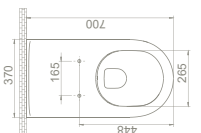

PRODUCTS

Disabled Soft Close Seat Cover

S-Type Without Bidet
DC06417SN00
018100-w

DC00206PN00
017000-w-01

Cold water connection
DC00206PC00
017000-u-01

DB064112U00
017100-u

SC06401S50002831

S-Type With Bidet
DC06417SB00
018100
Cistern, Disabled
CS010010100
009300

DC00206PB00
017000-01

Cold / Hot water connection
DC00206PH00
017000-u-01

Features

- Duroplast
- Easy Take Off
- Plastic Sliding Hinge

SC00501S50022931

Features

- Duroplast
- Easy Take Off
- Hinges Stainless Steel

IM01801020120022

Features

- 3/8" Brass Connection
- Delayed Fill Valve
- Water pressure range: 0,3-10 bar
- Certifications: UPC

Installation **Easy Fixation**
Flushing **4 - 6 L**
Fixing **included**

Standard System
Installation **Hidden Fixation**
Flushing **4 - 6 L**
Shape **Soft**
Fixing **Not included**

Fixing **Not included**
Bowl **Center**
Installation **Wall Hang**
please remove "-U" to cancel the faucet hole

Features

38

39x81x48

40"HC Cont. : 12
80x120x234

Truck : 12
80x120x234

24

39x72,5x37,5

40"HC Cont. : 24
114x114x240

Truck : 24
114x114x240

15

20x62x53

40"HC Cont. : 32
108x108x246

Truck : 32
108x108x246