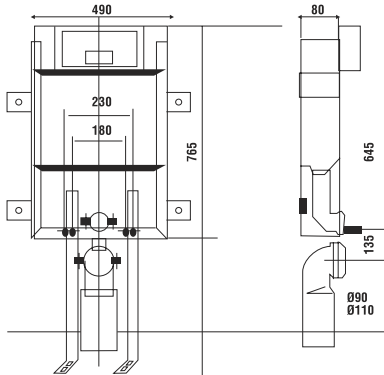

PRODUCT DIMENSIONS