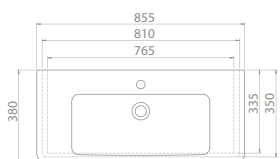

85x38 cm

VB067N42U00
068200-u
Basin, Porto

Features

Installation
Vanity / Wall hang Basin
please remove "-U"
to cancel the faucet hole

Colours

- **VB067N42U04**
  068200-97
  white matte
- **VB067N42U07**
  068208-97
  cappuccino matte
- **VB067N42U05**
  068207-97
  black matte
- **VB067N42U13**
  06820A-97
  gray matte

76x33,5

21

20x88x42

40"HC Cont. : 32
93x110x243

Truck : 32
93x110x266