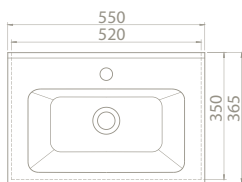

55x36,5 cm

VB048G12U00
067200-u
Basin, Arte

Features

Installation
Vanity / Wall hang Basin
please remove "-U"
to cancel the faucet hole

	51,7x35
	11
	18x56x39
	40"HC Cont. : 64 110x110x248
	Truck : 64 110x110x266