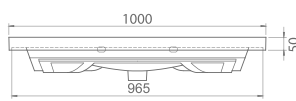

PRODUCTS

* Double Bowl

120x45 cm

VB032B52T00

032500-u
Basin, Elite

Features

Installation
Vanity / Wall hang Basin

*please remove "-U"
to cancel the faucet hole*

Colours

VB032B52T04

032500-97
white matte

VB032B52T07

032508-97
cappuccino matte

VB032B52T05

032507-97
black matte

VB032B52T13

03250A-97
gray matte

100x45 cm

VB032A02U00

032400-u
Basin, Elite

Installation
Vanity / Wall hang Basin

*please remove "-U"
to cancel the faucet hole*

VB032A02U04

032400-97

VB032A02U07

032408-97

VB032A02U05

032407-97

VB032A02U13

03240A-97

90x45 cm

VB032N82U00

032300-u
Basin, Elite

Installation
Vanity / Wall hang Basin

*please remove "-U"
to cancel the faucet hole*

80x45 cm

VB032M22U00

032200-u
Basin, Elite

Installation
Vanity / Wall hang Basin

*please remove "-U"
to cancel the faucet hole*

VB032M22U04

032200-97

VB032M22U07

032208-97

VB032M22U05

032207-97

VB032M22U13

03220A-97

116x42

29

20x122x49

40"HC Cont. : 24
120x120x210

Truck : 24
120x120x210

94x42

23

19x102x49

40"HC Cont. : 24
103x103x246

Truck : 24
103x103x246

84,7x42,2

20

19x92x49

40"HC Cont. : 28
100x110x248

Truck : 28
100x110x248

76,2x42,5

18

20x82x48

40"HC Cont. : 28
83x120x245

Truck : 28
83x120x245