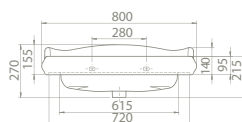

Installation
Vanity / Wall hang Basin
please remove "-U"
to cancel the faucet hole

Pedestal

PD028100000
006100
Basin, 1837

Features

	90x49,5	71x49,5	51x49,5	
	29	25	19	10
	31x101x58	29x82x58	30x61x58	20x70x27
	40"HC Cont. : 16 100x120x244	40"HC Cont. : 16 85x110x246	40"HC Cont. : 24 100x120x246	40"HC Cont. : 63 110x110x122
	Truck : 16 100x120x244	Truck : 16 85x110x246	Truck : 24 100x120x246	Truck : 63 110x110x122