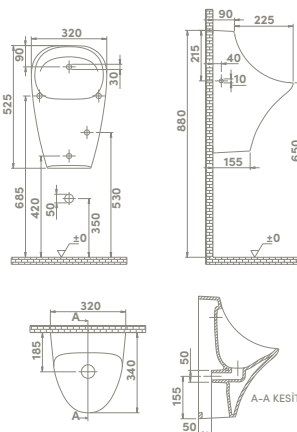

Features

Urinal, Aqua
NEW
UR00700FP00
014800

Height **53 cm**
Installation **Hidden Fixation**
Fixing **included**
should be used with **electricity and battery**

	12
	33x53x36
	40"HC Cont. : 36 100x110x236
	Truck : 36 100x110x236

Photocell Urinal Tap

1600000242

Supplied with a urinal mounted

Sensor remote control

1600 000 0013

Water flow time and sensor detection distance setting with remote control

Sensor remote control is optional.