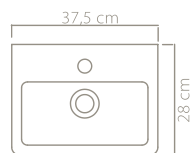

PRODUCTS

Basin, Squatting Pans, Closets, Urinal and Separator

45x35 cm

WB005E12U00
003100-u
Basin

Features

Fixing **Not included**

Bowl **Center**

Installation **Wall Hang/ Pedestal Basin**

please remove "-U" to cancel the faucet hole

28x37 cm

TB014D12U00
001400-u
Basin

Fixing **Not included**

Bowl **Center**

Installation **Wall Hang**

please remove "-U" to cancel the faucet hole

Toilets - P Type

P-Type Without Bidet
BC05801PN00
005100-pw

P-Type With Bidet
BC05801PB00
005100-p

Toilets - S Type

S-Type Without Bidet
BC05801SN00
005000-w

S-Type With Bidet
BC05801SB00
005000

Bidet **Without / With**

Installation **Easy Fixation**

Flushing **4 - 6 L**

Fixing **included**

11

20x46x39

40"HC Cont. : 72
114x114x240

Truck : 72
114x114x240

7

16x39x33

40"HC Cont. : 147
114x114x241

Truck : 147
114x114x257

16

40"HC Cont. : 40
114x114x218

Truck : 48
114x114x258

Toilets - P Type

Toilets - S Type