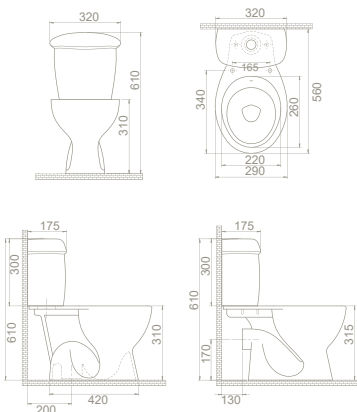

PRODUCTS

P-Type Without Bidet
KC03017PN00
008100-pw-61

P-Type With Bidet
KC03017PB00
008100-pw-61

S-Type Without Bidet
KC03017SN00
008100-w-61

S-Type With Bidet
KC03017SB00
008100-w-61

Cistern, Yumurcak
CS030010100
009100-61

45x35 cm

KB030E12U00
003100-u61
Basin, Yumurcak

Half Pedestal, Bella

PD005110000
016800-61

Features

Installation **Easy Fixation**
Flushing **3 - 4,5 L**
Fixing **included**

Tap Hole
Installation **Wall hang / pedestal basin**
Shape **Soft**
Fixing **included**
please remove "-U" to cancel the faucet hole

Installation **Hidden Fixation**
Fixing **included**

20

11

6

34x72x33

20x46x39

21x28x29

40"HC Cont. : 28
108x108x241

40"HC Cont. : 64
108x108x245

40"HC Cont. : 160
114x114x242

Truck : 28
108x108x241

Truck : 64
108x108x245

Truck : 160
114x114x242