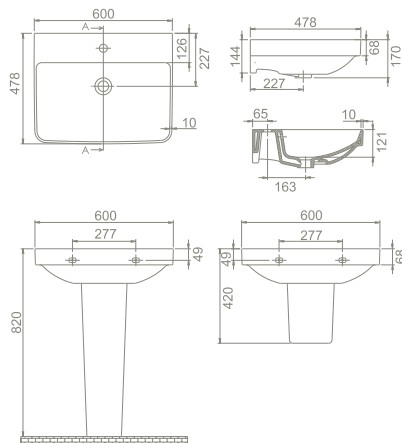

60x30 cm

VB004H52U00
033000-u
Basin, Noura

Fixing **Not included**
Bowl **Left**
Installation **Vanity Basins/
Wall Hang**
*please remove "-U"
to cancel the faucet hole*

60x48 cm

WB004H92U00
079600-u
Basin, Noura

Fixing **Not included**
Bowl **Center**
Installation **Pedestal/Wall Hang**
*please remove "-U"
to cancel the faucet hole*

Features

Colours

- **VB004H52U04**
  033000-97
  white matte
- **VB004H52U07**
  033008-97
  cappuccino matte
- **VB004H52U05**
  033007-97
  black matte
- **VB004H52U13**
  03300A-97
  gray matte

- **WB004H92U04**
  079600-97
- **WB004H92U07**
  079608-97
- **WB004H92U05**
  079607-97
- **WB004H92U13**
  07960A-97

	54x27	
	10	16
	18x62x32	19x62x51
	40"HC Cont. : 56 100x120x242	40"HC Cont. : 40 100x120x240
	Truck : 56 100x120x256	Truck : 40 100x120x240