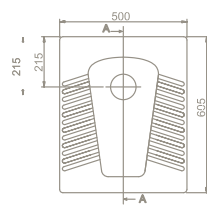

20

40"HC Cont. : 49
100x120x235

Truck : 49
100x120x235