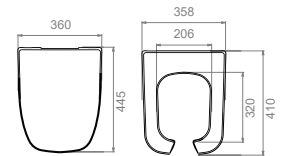

Features

- Duroplast
- Easy Take Off
- Plastic Sliding Hinge