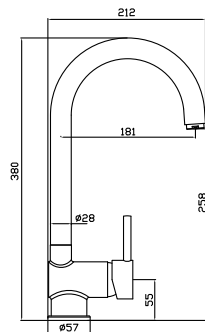

Bathroom Mixer
BM01805000000021
9FA125B99N10

- Bath mixer – Chrome
- 1/2" (ø approx. 1,9 cm) connection, suitable for all common shower hoses
- Strainer noise-tested by LGA
- Exchangeable cartridge with ceramic discs
- 3-year warranty

Quantity in box	12