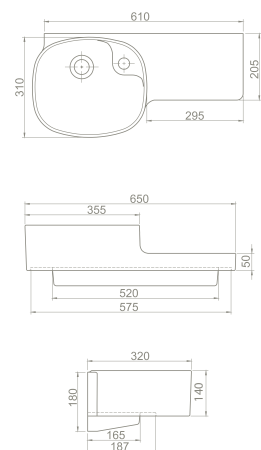

95x23	95x23	75x23	56x17
	20	20	17	13
	22*102*40	22*102*40	21*82*40	21*67*35
	40"HC Cont. : 27 100*120*215	40"HC Cont. : 27 100*120*215	40"HC Cont. : 32 83*120*215	40"HC Cont. : 52 110*110*250
	Truck : 27 100*120*215	Truck : 27 100*120*215	Truck : 32 83*120*215	Truck : 52 110*110*250