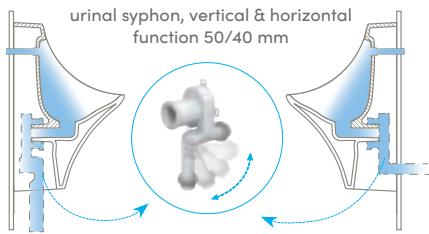

PRODUCTS

Urinal, Aqua
NEW
UR00700FP00
 014800

Features

Height **53 cm**
 Installation **Hidden Fixation**
 Fixing **included**
 should be used with **electricity and battery**

MAY IT BE INSTALLED IN FUNCTION OF HORIZONTAL OR VERTICAL DIRECTION