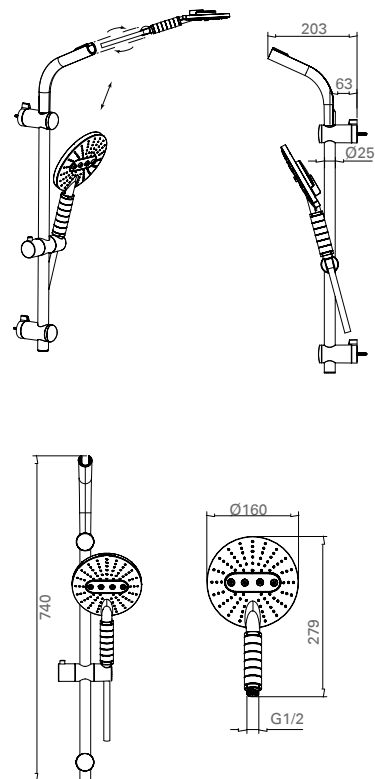

Lal Shower Set

SE01901020130001
9SS1233200

- Easy adjustable sliding bar set
- 3 Function hand shower
- Stainless steel tube
- Corrosion-resistant silky surface
- Optimum water repelling
- 1,5 S/S flexible shower hose (anti-twist)
- Excellent water flow under low-pressure

Packing Details

Technical Drawing