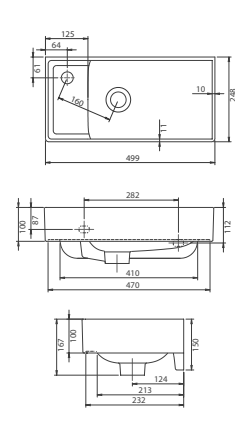

NEW 40x30 cm
WB012T82U00
Basin, Sharp

NEW 50x25 cm
WB012F22R00
Basin, Sharp

NEW 50x25 cm
WB012F22L00
Basin, Sharp

Features

Installation
Vanity / Wall hang Basin
please remove "-U"
to cancel the faucet hole

Installation
Vanity / Wall hang Basin
please remove "-U"
to cancel the faucet hole

Installation
Vanity / Wall hang Basin
please remove "-U"
to cancel the faucet hole

Installation
Vanity / Wall hang Basin
please remove "-U"
to cancel the faucet hole

Colours

- **WB012T92U04**
  white matte
- **WB012T92U07**
  cappuccino matte
- **WB012T92U05**
  black matte
- **WB012T92U13**
  gray matte

- **WB012T82U04**
- **WB012T82U07**
- **WB012T82U05**
- **WB012T82U13**

- **WB012F22R04**
- **WB012F22R07**
- **WB012F22R05**
- **WB012F22R13**

- **WB012F22L04**
- **WB012F22L07**
- **WB012F22L05**
- **WB012F22L13**

	46,5x28	36,5x28	46,5x23
	10	8	8
	18x51x32	17x41x32	17x51x26
	40"HC Cont. : 84 110x110x235	40"HC Cont. : 84 100x100x235	40"HC Cont. : 100 110x110x248
	Truck : 84 110x110x245	Truck : 84 100x100x235	Truck : 100 110x110x248