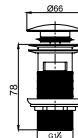

Circle Pop-up Waste for Washbasin

BD05805010221711