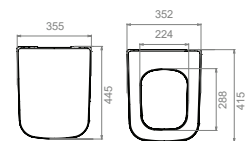

Features

- **Easy Take Off**
- **PP**
- **Hinges Plastic Sliding**