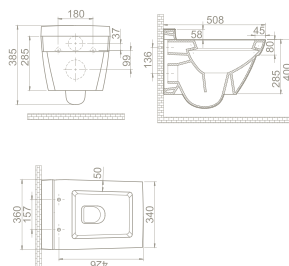

38x53x37

40"HC Cont. : 10
85x85x234

40"HC Cont. : 25
93x114x246

Truck : 10
85x85x234

Truck : 31
114x114x234

Straight Pan Connector (30cm)

160000 000 31

Extendable WC Pan Flexible elbow