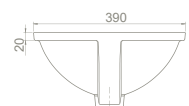

PRODUCTS

55x43 cm

UB058G42W00
070100
Under Counter Basin

Features

Installation
Under Counter Basin

48x39 cm

UB058E92W00
070200
Under Counter Basin

Installation
Under Counter Basin

42x34 cm

UB058D82W00
070000
Under Counter Basin

Installation
Under Counter Basin

35x30 cm

UB058C92W00
070500
Under Counter Basin

Installation
Under Counter Basin

11

43x49x7

40"HC Cont. : 96
100x120x185

Truck : 96
100x120x185

8

45x53x7

40"HC Cont. : 96
92x107x190

Truck : 96
92x107x190

6

43x49x7

40"HC Cont. : 96
88x100x190

Truck : 96
88x100x190

4

36x40x11

40"HC Cont. : 96
81x110x195

Truck : 96
81x110x195