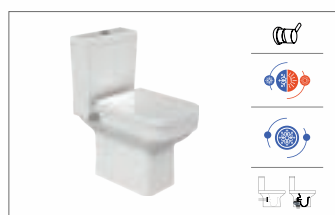

Close Couple BTW Toilets

Close Couple WC Toilets

Rimless Wall Hang Toilet

Bidet

With Integrated Bidet Faucet
Close Couple BTW Toilet

With Integrated Bidet Faucet
Close Couple WC Toilet

Washbasin tanks that have smooth transitions in their design get a modern look with external geometric contours. As for the internal tank designed in line with the external contours provide a magnificent contrast.