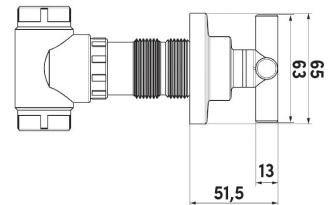

Inlet Connection 3/4"

SV05805010001411
9SV0010003

cerastyle.com

BALL VALVE (for squatting pan)

1/2 "(20mm) Clean Water entry Connection

SV05805030001611
9SV0070002

3/4 "(25mm) Clean Water entry Connection

SV05805010001611
9SV0070003