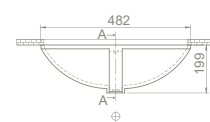

PRODUCTS

55x43 cm

UB058G42W00
070100
Under Counter Basin

Features

Installation
Under Counter Basin

48x39 cm

UB058E92W00
070200
Under Counter Basin

Installation
Under Counter Basin

42x34 cm

UB058D82W00
070000
Under Counter Basin

Installation
Under Counter Basin

35x30 cm

UB058C92W00
070500
Under Counter Basin

Installation
Under Counter Basin

11

43x49x7

40"HC Cont. : 96
100x120x185

Truck : 96
100x120x185

8

45x53x7

40"HC Cont. : 96
92x107x190

Truck : 96
92x107x190

6

43x49x7

40"HC Cont. : 96
88x100x190

Truck : 96
88x100x190

4

36x40x11

40"HC Cont. : 96
81x110x195

Truck : 96
81x110x195