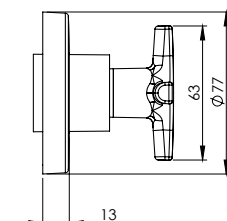

PLUS VALVE

NEW Inlet Connection 1/2"

SV05806030001421

Inlet Connection 3/4"

SV05806010001421