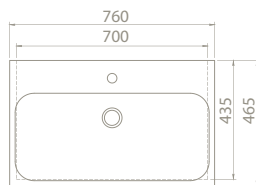

Colours

- **VB022L62U04**
  080000-97
  white matte
- **VB022L62U07**
  080008-97
  cappuccino matte
- **VB022L62U05**
  080007-97
  black matte
- **VB022L62U13**
  08000A-97
  gray matte

69,5x43

20

19x77x52

40"HC Cont. : 26
80x120x240

Truck : 28
80x120x259