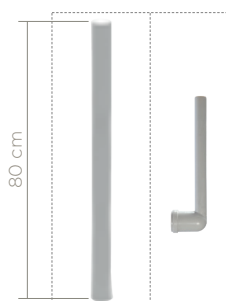

PACKING CONTENTS