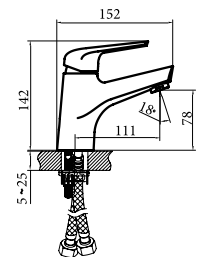

Basin Mixer

WM04705010000021
9FA133W99N10

Quantity in box	8

- 35 mm ceramic cartridge with adjustable temperature Flow Rate Limitation
- User friendly faucet knob with 180 degree moving angle
- Easy installation
- 5 Year guarantee