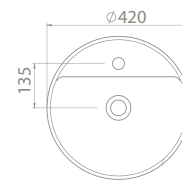

PRODUCTS

67x42 cm

OC021K01U00

076500-u
Over Counter Basin, One

Features

Installation
Over Counter Basin

With Taphole

*please remove "-U"
to cancel the faucet hole*

Colours

● **OC021K01U04**
076500-97
white matte

● **OC021K01U07**
076508-97
cappuccino matte

● **OC021K01U05**
076507-97
black matte

● **OC021K01U13**
07650A-97
gray matte

55x45 cm

OC021G71U00

076700-u
Over Counter Basin, One

Installation
Over Counter Basin

With Taphole

*please remove "-U"
to cancel the faucet hole*

OC021G71U04
076700-97

OC021G71U07
076708-97

OC021G71U05
076707-97

OC021G71U13
07670A-97

46x42 cm

OC021E71U00

076300-u
Over Counter Basin, One

Installation
Over Counter Basin

With Taphole

*please remove "-U"
to cancel the faucet hole*

OC021E71U04
076300-97

OC021E71U07
076308-97

OC021E71U05
076307-97

OC021E71U13
07630A-97

Ø 42 cm

OC021D71U00

076400-u
Over Counter Basin, One

Installation
Over Counter Basin

With Taphole

*please remove "-U"
to cancel the faucet hole*

OC021D71U04
076400-97

OC021D71U07
076408-97

OC021D71U05
076407-97

OC021D71U13
07640A-97

11

44x68x17

40"HC Cont. : 56
114x114x245

Truck : 56
114x114x245

14

47x56x17

40"HC Cont. : 56
103x103x249

Truck : 56
103x103x249

12

43x47x15

40"HC Cont. : 66
83x110x242

Truck : 66
83x110x242

8

44x44x16

40"HC Cont. : 76
103x103x254

Truck : 76
103x103x254