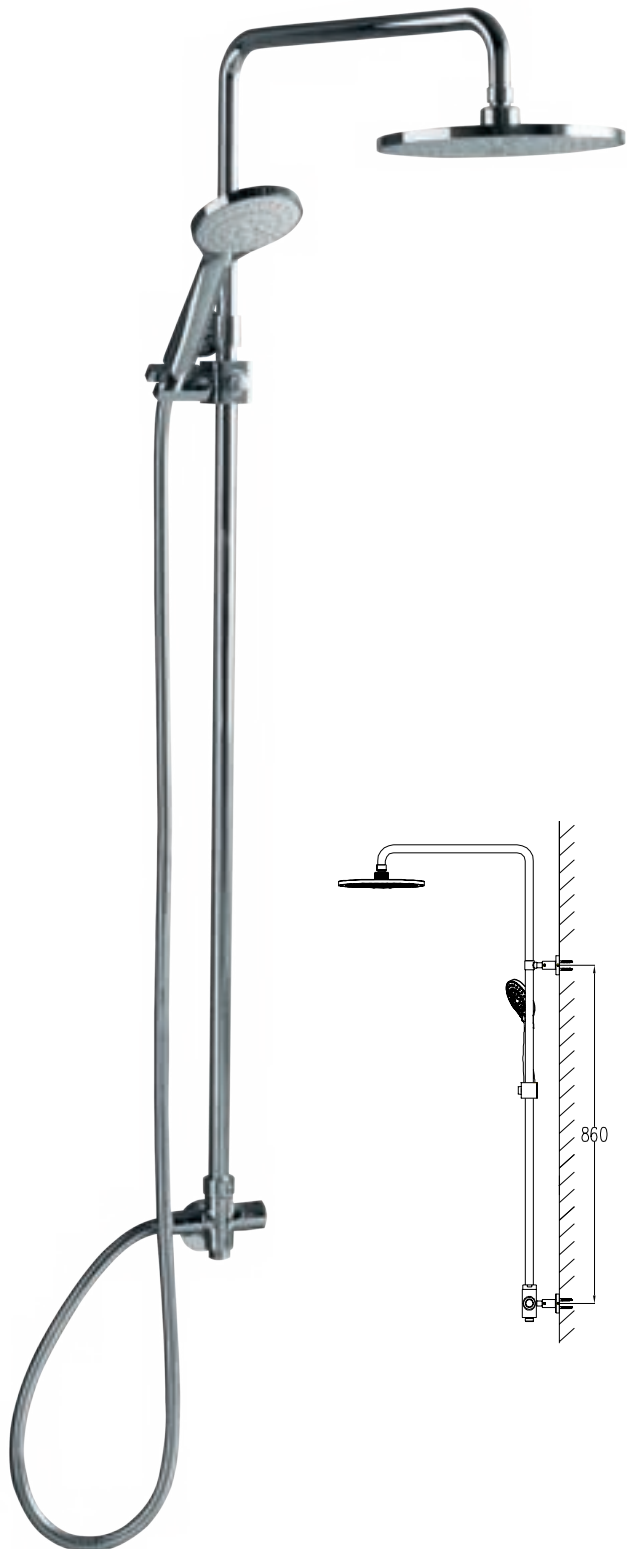

SHOWER SYSTEMS, SET AND SHOWER SPIRAL

Ocean Shower Systems

SS05801020050801
9SS1065300

- 5 Function Hand Shower
- Up to %50 less Water saving with Neoperl Restrictor
- Ø 214mm moveable shower head
- Corrosion-Resistant Silky Surface
- Optimum water repelling
- Excellent water flow under low-pressure