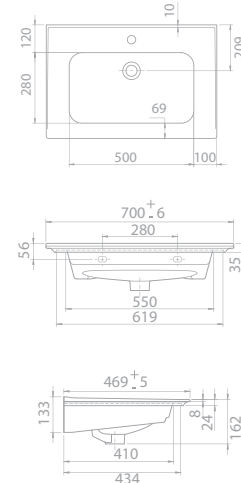

PRODUCTS

100x47 cm

VB041A22U00
042500-u
Basin, Blue

Features

Installation
Vanity / Wall hang Basin
please remove "-U"
to cancel the faucet hole

Colours

- **VB041A22U04**
  042500-97
  white matte
- **VB041A22U07**
  042508-97
  cappuccino matte
- **VB041A22U05**
  042507-97
  black matte
- **VB041A22U13**
  04250A-97
  gray matte

80x47 cm

VB041M32U00
042300-u
Basin, Blue

Installation
Vanity / Wall hang Basin
please remove "-U"
to cancel the faucet hole

- **VB041M32U04**
  042300-97
- **VB041M32U07**
  042308-97
- **VB041M32U05**
  042307-97
- **VB041M32U13**
  04230A-97

70x47 cm

VB041K52U00
042200-u
Basin, Blue

Installation
Vanity / Wall hang Basin
please remove "-U"
to cancel the faucet hole

- **VB041K52U04**
  042200-97
- **VB041K52U07**
  042208-97
- **VB041K52U05**
  042207-97
- **VB041K52U13**
  04220A-97

65x47 cm

VB041J52U00
042100-u
Basin, Blue

Installation
Vanity / Wall hang Basin
please remove "-U"
to cancel the faucet hole

- **VB041J52U04**
  042100-97
- **VB041J52U07**
  042108-97
- **VB041J52U05**
  042107-97
- **VB041J52U13**
  04210A-97

91x43

22

20x102x51

40"HC Cont. : 24
103x103x238

Truck : 24
103x103x258

71x43

18

21x84x52

40"HC Cont. : 26
83x120x242

Truck : 28
83x120x263

61x43

17

20x73x51

40"HC Cont. : 34
114x114x237

Truck : 34
114x114x237

56x43

15

20x68x52

40"HC Cont. : 34
108x108x240

Truck : 34
108x108x240