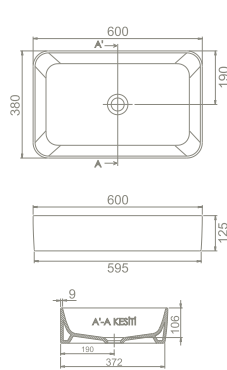

60x38 cm

OC017T61W00
078400
Basin, Hera

Installation
Over Counter Basin

- **OC017T61W04**
  078400-97
- **OC017T61W07**
  078408-97
- **OC017T61W05**
  078407-97
- **OC017T61W13**
  07840A-97

60x42 cm

OC017H71U00
078600-u
Basin, Hera

Installation
Over Counter Basin
please remove "-U"
to cancel the faucet hole

- **OC017H71U04**
  078600-u-97
- **OC017H71U07**
  078608-u-97
- **OC017H71U05**
  078607-u-97
- **OC017H71U13**
  07860A-u-97

48x48 cm

OC017F01U00
078300-u
Basin, Hera

Installation
Over Counter Basin
please remove "-U"
to cancel the faucet hole

- **OC017F01U04**
  078300-u-97
- **OC017F01U07**
  078308-u-97
- **OC017F01U05**
  078307-u-97
- **OC017F01U13**
  07830A-u-97

76,5x46	55x39			
14	15	11	13	11
44x62x15	45x62x17	40x62x15	44x62x15	50x50x15
40"HC Cont. : 26 108x108x247	40"HC Cont. : 60 114x114x242	40"HC Cont. : 64 103x103x235	40"HC Cont. : 64 103x103x247	40"HC Cont. : 76 114x114x250
Truck : 26 108x108x247	Truck : 60 114x114x242	Truck : 64 103x103x235	Truck : 64 103x103x247	Truck : 76 114x114x250