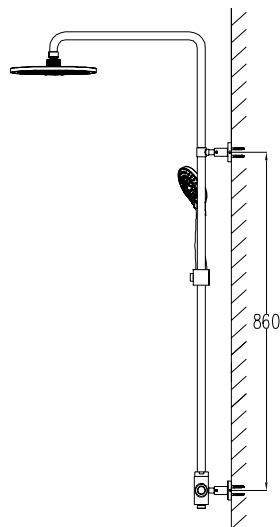

SHOWER SYSTEMS, SET AND SHOWER SPIRAL

Ocean Shower Systems

SS05801020050801
9SS1065300

- 5 Function Hand Shower
- Up to %50 less Water saving with Neoperl Restrictor
- Ø 214mm moveable shower head
- Corrosion-Resistant Silky Surface
- Optimum water repelling
- Excellent water flow under low-pressure