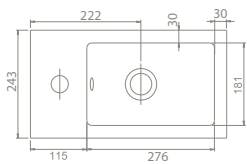

Features

Installation
Vanity / Wall hang Basin

please remove "-U"
to cancel the faucet hole

40,3x22,5

5

16x45x27

40"HC Cont. : 120
100x100x252

Truck : 120
100x100x252