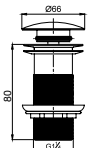

Circle Pop-up Waste for Washbasin

Pop-up waste for washbasin colours

Abs drain body, ceramic drain head with its standard size, it can be installed in all basins. Easy-installation feature that does not require any tools. Cartridge can easily be removed and cleaned simply.