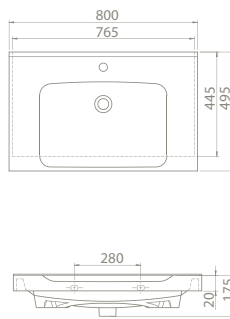

80x50 cm

VB027M52U00
090700-u
Basin, Anova

Installation
Vanity / Wall hang Basin
please remove "-U"
to cancel the faucet hole

65x50 cm

VB027J72U00
090600-u
Basin, Anova

Installation
Vanity / Wall hang Basin
please remove "-U"
to cancel the faucet hole

	95x44	76x44	61x44
	25	19	16
	20x101x54	20x82x54	18x65x51
	40"HC Cont. : 26 100x120x250	40"HC Cont. : 26 83x120x250	40"HC Cont. : 44 105x120x245
	Truck : 26 100x120x250	Truck : 26 83x120x250	Truck : 44 105x120x245