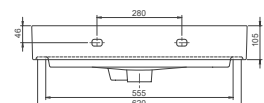

Truck : 44
110x110x245

56,5x28

14

17x61x32

40"HC Cont. : 56
80x120x249

Truck : 56
80x120x249

NEW 50x30 cm
WB012T92U00
Basin, Sharp

NEW 40x30 cm
WB012T82U00
Basin, Sharp