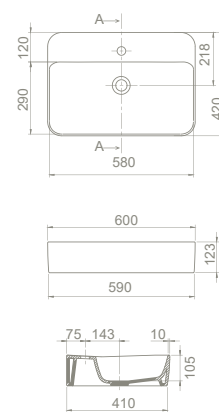

60x42 cm

VB017H72U00
079200-u
Basin, Hera

Fixing **Not included**
Bowl **Center**
Installation **Vanity Wall Hang**
please remove "-U"
to cancel the faucet hole

- **VB017H72U04**
  079200-u-97
- **VB017H72U07**
  079208-u-97
- **VB017H72U05**
  079207-u-97
- **VB017H72U13**
  07920A-u-97

60x38 cm

OC017T61W00
078400
Basin, Hera

Installation
Over Counter Basin

- **OC017T61W04**
  078400-97
- **OC017T61W07**
  078408-97
- **OC017T61W05**
  078407-97
- **OC017T61W13**
  07840A-97

60x42 cm

OC017H71U00
078600-u
Basin, Hera

Installation
Over Counter Basin
please remove "-U"
to cancel the faucet hole

- **OC017H71U04**
  078600-u-97
- **OC017H71U07**
  078608-u-97
- **OC017H71U05**
  078607-u-97
- **OC017H71U13**
  07860A-u-97

48x48 cm

OC017F01U00
078300-u
Basin, Hera

Installation
Over Counter Basin
please remove "-U"
to cancel the faucet hole

- **OC017F01U04**
  078300-u-97
- **OC017F01U07**
  078308-u-97
- **OC017F01U05**
  078307-u-97
- **OC017F01U13**
  07830A-u-97

76,5x46	55x39			
14	15	11	13	11
44x62x15	45x62x17	40x62x15	44x62x15	50x50x15
40"HC Cont. : 26 108x108x247	40"HC Cont. : 60 114x114x242	40"HC Cont. : 64 103x103x235	40"HC Cont. : 64 103x103x247	40"HC Cont. : 76 114x114x250
Truck : 26 108x108x247	Truck : 60 114x114x242	Truck : 64 103x103x235	Truck : 64 103x103x247	Truck : 76 114x114x250