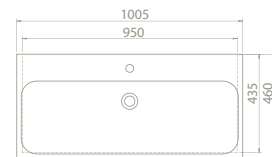

PRODUCTS

150x47 cm

VB022C82T00
080900-u
Basin, Pinto

Features

Installation
Vanity / Wall hang Basin
please remove "-U"
to cancel the faucet hole

Colours

- **VB022C82T04**
  080900-97
  white matte
- **VB022C82T07**
  080908-97
  cappuccino matte
- **VB022C82T05**
  080907-97
  black matte
- **VB022C82T13**
  08090A-97
  gray matte

120x47 cm

VB022B62T00
080700-u
Basin, Pinto

Installation
Vanity / Wall hang Basin
please remove "-U"
to cancel the faucet hole

- **VB022B62T04**
  080700-97
- **VB022B62T07**
  080708-97
- **VB022B62T05**
  080707-97
- **VB022B62T13**
  08070A-97

100x47 cm

VB022A12D00
080500-u
Basin, Pinto

Installation
Vanity / Wall hang Basin
please remove "-U"
to cancel the faucet hole

- **VB022A12D04**
  080500-97
- **VB022A12D07**
  080508-97
- **VB022A12D05**
  080507-97
- **VB022A12D13**
  08050A-97

100x47 cm

VB022A12U00
080300-u
Basin, Pinto

Installation
Vanity / Wall hang Basin
please remove "-U"
to cancel the faucet hole

- **VB022A12U04**
  080300-97
- **VB022A12U07**
  080308-97
- **VB022A12U05**
  080307-97
- **VB022A12U13**
  08030A-97

144x43

38

19x156x54

40"HC Cont. : 24
112x156x238

Truck : 24
112x156x238

114x43

30

18x126x55

40"HC Cont. : 24
108x128x238

Truck : 24
108x128x238

94,5x43

24

19x102x54

40"HC Cont. : 24
103x103x248

Truck : 24
103x103x248

94,5x43

24

18x101x51

40"HC Cont. : 24
103x103x251

Truck : 24
103x103x251