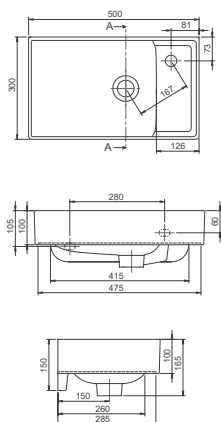

Features

Installation
Vanity / Wall hang Basin
please remove "-U"
to cancel the faucet hole

Installation
Vanity / Wall hang Basin
please remove "-U"
to cancel the faucet hole

Installation
Vanity / Wall hang Basin
please remove "-U"
to cancel the faucet hole

Installation
Vanity / Wall hang Basin
please remove "-U"
to cancel the faucet hole

Colours

- **WB012T92U04**
  white matte
- **WB012T92U07**
  cappuccino matte
- **WB012T92U05**
  black matte
- **WB012T92U13**
  gray matte

- **WB012T82U04**
- **WB012T82U07**
- **WB012T82U05**
- **WB012T82U13**

- **WB012F22R04**
- **WB012F22R07**
- **WB012F22R05**
- **WB012F22R13**

- **WB012F22L04**
- **WB012F22L07**
- **WB012F22L05**
- **WB012F22L13**

max	46,5x28
KG	10
	18x51x32
	40"HC Cont. : 84 110x110x235
	Truck : 84 110x110x245

	36,5x28
	8
	17x41x32
	40"HC Cont. : 84 100x100x235
	Truck : 84 100x100x235

	46,5x23
	8
	17x51x26
	40"HC Cont. : 100 110x110x248
	Truck : 100 110x110x248