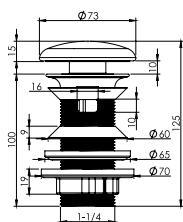

Abs drain body, ceramic drain head with its standard size, it can be installed in all basins. Easy-installation feature that does not require any tools. Cartridge can easily be removed and cleaned simply.