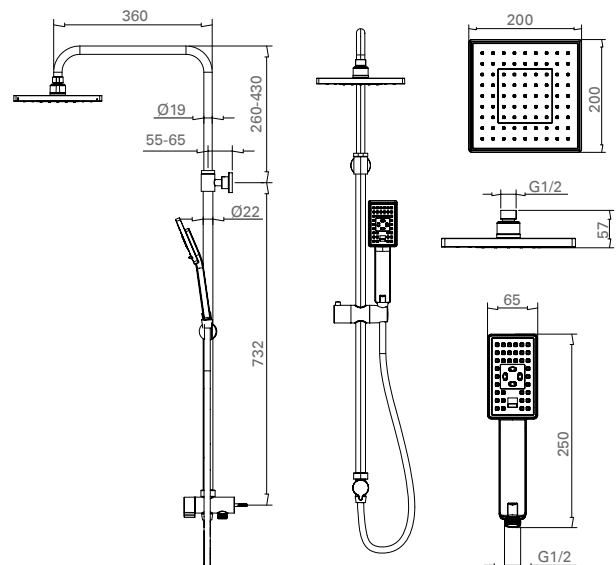

Packing Details

Technical Drawing

SHOWER SYSTEMS, SET AND SHOWER SPIRAL

Ocean Shower Systems

SS05801020050801
9SS1065300

- 5 Function Hand Shower
- Up to %50 less Water saving with Neoperl Restrictor
- Ø 214mm moveable shower head
- Corrosion-Resistant Silky Surface
- Optimum water repelling
- Excellent water flow under low-pressure