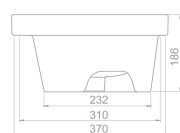

Ø 38 cm

OC065D22U00

078000-u
in Countertop, Suit

Features

Installation
Vanity / Over Counter Basin

please remove "-U"
to cancel the faucet hole

* Ø 40 cm

OC065T72W04

078100-97
Over Counter Basin, Suit

Installation
Over Counter Basin
Without Tophole

* This product is only produced
with matte surface.

Colours

● OC065T72W07
078108-97
cappuccino matte

● OC065T72W05
078107-97
black matte

● OC065T72W13
07810A-97
gray matte

9

39x39x21

40"HC Cont. : 60
100x100x230

Truck : 60
100x100x230

6

43x43x15

40"HC Cont. : 80
103x103x240

Truck : 80
103x103x240

Click-clack Basin Drains

Features

- Chrome Coated
- Brass Material
- G1 ¼ Connection

Circle Pop-up Waste for Washbasin

BD05805010221711

Circle Pop-up Waste for Washbasin

BD05805010211711