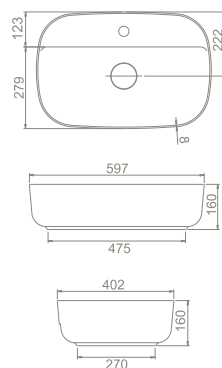

80x40 cm

OC007M01U00
077300-u
Basin, Aqua

Installation
Over Counter Basin
please remove "-U"
to cancel the faucet hole

60x40 cm

OC007H61U00
077100-u
Basin, Aqua

Installation
Over Counter Basin
please remove "-U"
to cancel the faucet hole

42x27 cm

OC007D61U00
077000-u
Basin, Aqua

Installation
Over Counter Basin
please remove "-U"
to cancel the faucet hole

Ø33 cm

TB007S71W00
077600
Basin, Aqua

Installation
Over Counter Basin
Without Taphole

Features

Colours

- **OC007M01U04**
  077300-97
  white matte
- **OC007M01U07**
  077308-97
  cappuccino matte
- **OC007M01U05**
  077307-97
  black matte
- **OC007M01U13**
  07730A-97
  gray matte

- **OC007H61U04**
  077100-97
- **OC007H61U07**
  077108-97
- **OC007H61U05**
  077107-97
- **OC007H61U13**
  07710A-97

- **OC007D61U04**
  077000-97
- **OC007D61U07**
  077008-97
- **OC007D61U05**
  077007-97
- **OC007D61U13**
  07700A-97

- **TB007S71W04**
  077600-97
- **TB007S71W07**
  077608-97
- **TB007S71W05**
  077607-97
- **TB007S71W13**
  07760A-97

	17	12	8	4,5
	41x81x18	42x62x18	30x43x18	35x35x18
	40"HC Cont. : 28 83x120x241	40"HC Cont. : 52 103x103x248	40"HC Cont. : 91 90x105x250	40"HC Cont. : 114 103x103x244
	Truck : 28 83x120x259	Truck : 52 103x103x248	Truck : 91 90x105x250	Truck : 114 103x103x244