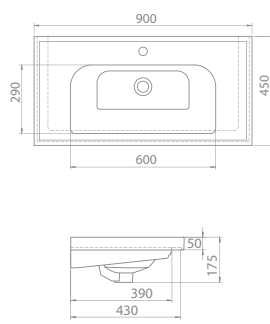

70x45 cm

VB015K42U00

031100-u
Basin, Frame

Installation
Vanity / Wall hang Basin

*please remove "-U"
to cancel the faucet hole*

- **VB015K42U04**
  031100-97
- **VB015K42U07**
  031108-97
- **VB015K42U05**
  031107-97
- **VB015K42U13**
  03110A-97

	94x42	84,7x42,2	76x42,5	65,5x42,5
	22	20	18	17
	19x101x49	20x92x49	19x81x49	20x72x50
	40"HC Cont. : 24 103x103x246	40"HC Cont. : 28 100x110x249	40"HC Cont. : 28 83x120x248	40"HC Cont. : 40 110x110x253
	Truck : 24 103x103x256	Truck : 28 100x110x259	Truck : 28 83x120x259	Truck : 40 110x110x264