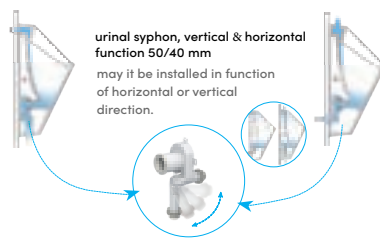

PRODUCTS

55x40 cm

UB058G32W00

070400
Under Counter Basin, City

Fixing **Not included**
Installation **Built-in Under Counter Basin**

Features

Urinal, City

UR00200FP00

005800

Height **55,5 cm**
Installation **Hidden Fixation**
Fixing **included**

UR00200FP00

Urinal

005800-p
Horizontal inlet - Horizontal outlet

UR00200FU00

Urinal

005800-pu
Vertical inlet - Horizontal outlet