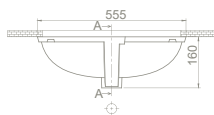

	9	9
	43x56x9	45x45x24
	40"HC Cont. : 80 100x100x195	40"HC Cont. : 60 114x114x250
	Truck : 80 100x100x195	Truck : 60 114x114x250

A-A KESİTİ

Turkuaz® CeraStyle®

CONCEALED CISTERN

- DAMP AND NOISE ISOLATION
- ONE PIECE BODY, EASY AND QUICK INSTALLATIONS
- QUICK AND SILENCE FILL VALVE
- IMPACT AND COLD RESIST ONE PIECE HDPE BODY
- HIGH DURABILITY FRAME
- DUAL FUNCTION 3/6 LT, ADJUSTABLE INTERNAL MECHANISM