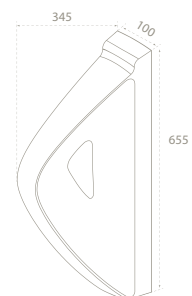

Truck : 72
108x108x239

defne ceramic
accessories

PRODUCTS

Shelf 60 cm

ET059R60000
010500
Defne

Shelf 50 cm

ET059R50000
010400
Defne

Bathrobe Hook 18 cm