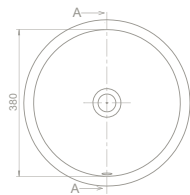

Ø 38 cm

UB065D22W00

070600

Under Counter Basin, Suit

Features

Installation

Under Counter Basin
Wall Hang Basin/Half Pedestal

depth: 14,6 cm

9

45x45x24

40"HC Cont. : 60
114x114x250

Truck : 60
114x114x250