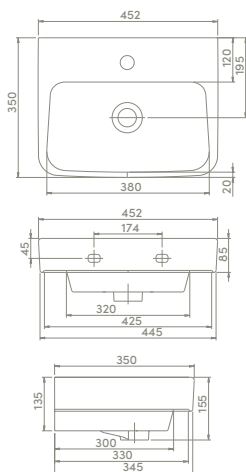

NEW

45x35 cm

WB003E12U00

035200-u
Basin, Duru

Fixing **Not included**
Bowl **Center**
Installation
**Half Pedestal/
Wall Hang**
please remove "-U"
to cancel the faucet hole

Pedestal, Noura

PD004100000

006700

Fixing **Not included**

Half Pedestal,
Noura

PD004110000

016200

Fixing **included**
Compatible Basin
Duru 55x45cm

NEW

Half Pedestal,
Duru

PD003110000

016900

Fixing **included**
Compatible Basin
Duru 45x35cm

Features

11

19x47x38

40"HC Cont. : 72
103x103x245

Truck : 72
103x103x245