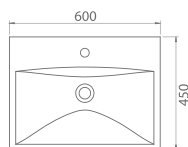

Installation
Vanity / Wall hang Basin
please remove "-U"
to cancel the faucet hole

- **VB032H82U04**
  032000-97
- **VB032H82U07**
  032008-97
- **VB032H82U05**
  032007-97
- **VB032H82U13**
  03200A-97

	65,5x42,5	55,5x42,5
	16	16
	20x71x50	20x62x49
	40"HC Cont. : 40 114x114x250	40"HC Cont. : 48 100x120x246
	Truck : 40 114x114x250	Truck : 48 100x120x246