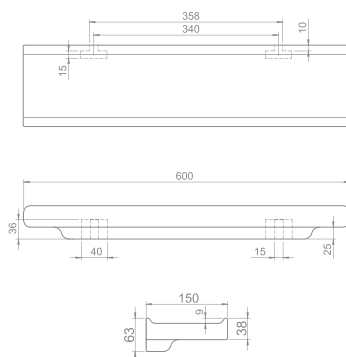

PRODUCTS

ET059R60000
010500
Defne

ET059R50000
010400
Defne

AH059R00000
010800
Defne

Features

Installation **Hidden Fixation**
Fixing **included**
Shape **Square**

Installation **Hidden Fixation**
Fixing **included**
Shape **Square**

Installation **Hidden Fixation**
Fixing **included**
Shape **Square**

Colours

- **ET059R60004**
  010500-97
  white matte
- **ET059R60007**
  010508-97
  cappuccino matte
- **ET059R60005**
  010507-97
  black matte
- **ET059R60013**
  01050A-97
  gray matte

ET059R50004
010400-97

ET059R50007
010408-97

ET059R50005
010407-97

ET059R50013
01040A-97

AH059R00004
010800-97

AH059R00007
010808-97

AH059R00005
010807-97

AH059R00013
01080A-97

4

31x61x16

40"HC Cont. : 180
100x120x111

Truck : 180
100x120x111

2,4

34x51x12

40"HC Cont. : 264
100x100x116

Truck : 264
100x100x116

1

38x39x20

40"HC Cont. : 768
100x100x94

Truck : 768
100x100x94