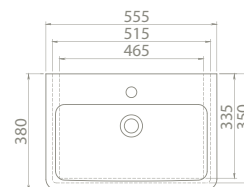

55x38 cm

VB067G22U00
068000-u
Basin, Porto

Installation
Vanity / Wall hang Basin
please remove "-U"
to cancel the faucet hole

- **VB067G22U04**
  068000-97
- **VB067G22U07**
  068008-97
- **VB067G22U05**
  068007-97
- **VB067G22U13**
  06800A-97

46x33,3

11

18x57x43

40"HC Cont. : 64
110x110x247

Truck : 64
110x110x265