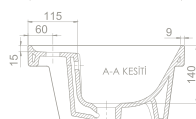

Ø 38 cm

OC065D22U00

078000-u
in Countertop, Suit

Features

Installation
Vanity / Over Counter Basin

please remove "-U"
to cancel the faucet hole

* Ø 40 cm

OC065T72W04

078100-97
Over Counter Basin, Suit

Installation
Over Counter Basin
Without Tophole

* This product is only produced
with matte surface.

Colours

● OC065T72W07
078108-97
cappuccino matte

● OC065T72W05
078107-97
black matte

● OC065T72W13
07810A-97
gray matte

9

39x39x21

40"HC Cont. : 60
100x100x230

Truck : 60
100x100x230

6

43x43x15

40"HC Cont. : 80
103x103x240

Truck : 80
103x103x240

Click-clack Basin Drains

Features

- Chrome Coated
- Brass Material
- G1 ¼ Connection

Circle Pop-up Waste for Washbasin

BD05805010221711

Circle Pop-up Waste for Washbasin

BD05805010211711