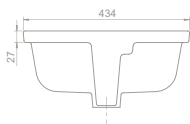

Ø 38 cm

UB065D22W00

070600

Under Counter Basin, Suit

Features

Installation

Under Counter Basin
Wall Hang Basin/Half Pedestal

depth: 14,6 cm

9

45x45x24

40"HC Cont. : 60
114x114x250

Truck : 60
114x114x250