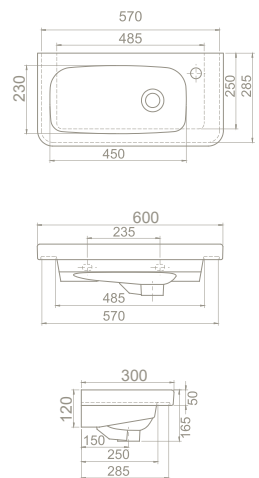

60x30 cm
VB004H52U00
033000-u
Basin, Noura

Fixing **Not included**
Bowl **Left**
Installation **Vanity Basins/ Wall Hang**
please remove "-U"
to cancel the faucet hole

- **VB004H52U04**
  033000-97
- **VB004H52U07**
  033008-97
- **VB004H52U05**
  033007-97
- **VB004H52U13**
  03300A-97