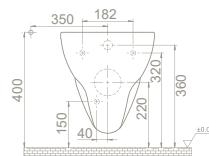

PRODUCTS

P-Type Without Bidet
WC01817PN00
028300-pw

P-Type With Bidet
WC01817PB00
028300-p

S-Type Without Bidet
WC01817SN00
028300-w

S-Type With Bidet
WC01817SB00
028300

HC01805PN00
018400-w

HC01805PB00
018400

BW018092U00
015200

BC01803FN00
029100-w

BC01803FB00
029100

Cistern, Ova
CS010010100
009300

Installation **Easy Fixation**

Flushing **3 - 4,5 L**

Fixing **included**

Standard Systsem

Installation **Easy Fixation**

Flushing **4 - 6 L**

Fixing **Not included**

Bidet **Top Hole**

Installation **Easy Fixation**

Fixing **Not included**

Standard Systsem

Bidet **Without / With**

Installation **Easy Fixation**

Flushing **4 - 6 L**

Fixing **included**

please remove "-W" for bidet hole

Features

33

37x86x42

40"HC Cont. : 15
85x110x247

Truck : 15
85x110x247

14

39x54x37

40"HC Cont. : 25
93x114x246

Truck : 31
114x114x234

17

39x54x37

40"HC Cont. : 36
114x114x233

Truck : 36
114x114x233

24

38x56x42

40"HC Cont. : 20
114x114x256

Truck : 20
114x114x256

P-Type Without Bidet
WC01017PN00
028300-pw

S-Type Without Bidet
WC01817SN00
028300-w