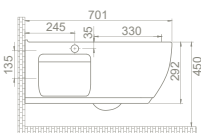

PRODUCTS

Disabled Soft Close Seat Cover

S-Type Without Bidet
DC06417SN00
018100-w

DC00206PN00
017000-w-01

Cold water connection
DC00206PC00
017000-u-01

DB064112U00
017100-u

SC06401S50002831

S-Type With Bidet
DC06417SB00
018100
Cistern, Disabled
CS010010100
009300

DC00206PB00
017000-01

Cold / Hot water connection
DC00206PH00
017000-u-01

Features

- Duroplast
- Easy Take Off
- Plastic Sliding Hinge

SC00501S50022931

Features

- Duroplast
- Easy Take Off
- Hinges Stainless Steel

IM01801020120022

Features

- 3/8" Brass Connection
- Delayed Fill Valve
- Water pressure range: 0,3-10 bar
- Certifications: UPC

Installation **Easy Fixation**
Flushing **4 - 6 L**
Fixing **included**

Standard System
Installation **Hidden Fixation**
Flushing **4 - 6 L**
Shape **Soft**
Fixing **Not included**

Fixing **Not included**
Bowl **Center**
Installation **Wall Hang**
please remove "-U" to cancel the faucet hole

Features

38

39x81x48

40"HC Cont. : 12
80x120x234

Truck : 12
80x120x234

24

39x72,5x37,5

40"HC Cont. : 24
114x114x240

Truck : 24
114x114x240

15

20x62x53

40"HC Cont. : 32
108x108x246

Truck : 32
108x108x246