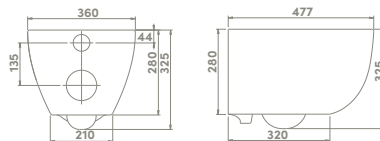

40"HC Cont. : 30
114x114x252

40"HC Cont. : 25
93x114x246

Truck : 15
80x120x229

Truck : 30
114x114x252

Truck : 31
110x110x225

60x50 cm

WB005I12U00

007800-u
Basin, Bella