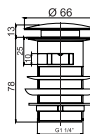

Circle Pop-up Waste for Washbasin

BD05805010211711