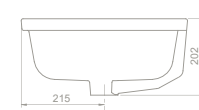

	9	9
	43x56x9	45x45x24
	40"HC Cont. : 80 100x100x195	40"HC Cont. : 60 114x114x250
	Truck : 80 100x100x195	Truck : 60 114x114x250

A-A KESİTİ

Turkuaz® CeraStyle®

CONCEALED CISTERN

- DAMP AND NOISE ISOLATION
- ONE PIECE BODY, EASY AND QUICK INSTALLATIONS
- QUICK AND SILENCE FILL VALVE
- IMPACT AND COLD RESIST ONE PIECE HDPE BODY
- HIGH DURABILITY FRAME
- DUAL FUNCTION 3/6 LT, ADJUSTABLE INTERNAL MECHANISM