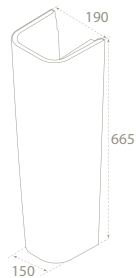

10

20x73x20

40"HC Cont. : 99
114x114x254

Truck : 99
114x114x254