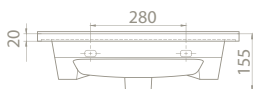

Features

Installation
Vanity / Wall hang Basin
please remove "-U"
to cancel the faucet hole

	51,7x35
	11
	18x56x39
	40"HC Cont. : 64 110x110x248
	Truck : 64 110x110x266