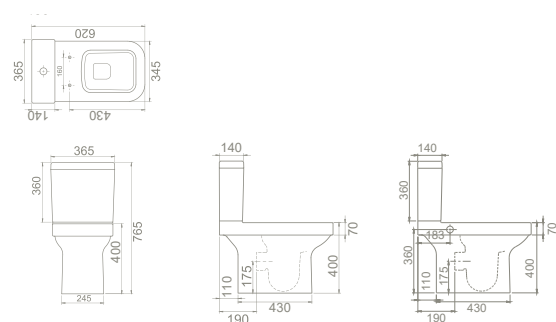

PRODUCTS

	P-Type Without Bidet WC00403PN00 028700-pw-01	Cold / Hot Water connection WC00403PH00 028700-D-01		P-Type Without Bidet WC004G1PN00 008700-v1-pw-01	Cold / Hot Water connection WC00417PH00 008700-v1-D-01
	P-Type With Bidet WC00403PB00 028700-p-01	Cold water connection WC00403PC00 028700-S-01		P-Type With Bidet WC004G1PB00 008700-v1-p-01	Cold water connection WC00417PC00 008700-v1-S-01
	S-Type Without Bidet WC00403SN00 028700-w-01	Cold / Hot Water connection WC00403SH00 028700-D-01		S-Type Without Bidet WC004G1SN00 008700-v1w-01	Cold / Hot Water connection WC00417SH00 008700-v1-D-01
	S-Type With Bidet WC00403SB00 028700-01	Cold water connection WC00403SC00 028700-S-01		S-Type With Bidet WC004G1SB00 008700-v1-01	Cold water connection WC00417SC00 008700-v1-S-01

Cistern, Noura
CS004010100
009700-01

Cistern, Noura
CS004010100
009700-01

Features

- Installation **Hidden Fixation**
- Flushing **4 - 6 L**
- Fixing **included**
- add **"-r"** for side entry cistern

Installation **Hidden Fixation**

- Flushing **4 - 6 L**
- Fixing **included**
- add **"-r"** for side entry cistern

45

38x79x43

40"HC Cont. : 15
100x120x229

Truck : 15
114x114x229

40

38x79x43

40"HC Cont. : 15
100x120x229

Truck : 15
100x120x229