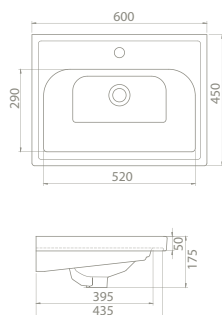

65x45 cm

VB015J32U00
030800-u
Basin, Frame

60x45 cm

VB015H82U00
031000-u
Basin, Frame

50x38 cm

VB015F52U00
030900-u
Basin, Frame

* Left Tap Hole

50x28 cm

VB015F32L00
001800-u
Basin, Frame

* Right Tap Hole

50x28 cm

VB015F32R00
001700-u
Basin, Frame

Features

Installation
Vanity / Wall hang Basin
please remove "-U"
to cancel the faucet hole

Installation
Vanity / Wall hang Basin
please remove "-U"
to cancel the faucet hole

Installation
Vanity / Wall hang Basin
please remove "-U"
to cancel the faucet hole

Installation
Vanity / Wall hang Basin
please remove "-U"
to cancel the faucet hole

Installation
Vanity / Wall hang Basin
please remove "-U"
to cancel the faucet hole

Colours

- **VB015J32U04**
  030800-97
  white matte
- **VB015J32U07**
  030808-97
  cappuccino matte
- **VB015J32U05**
  030807-97
  black matte
- **VB015J32U13**
  03080A-97
  gray matte

- **VB015H82U04**
  031000-97
- **VB015H82U07**
  031008-97
- **VB015H82U05**
  031007-97
- **VB015H82U13**
  03100A-97

- **VB015F52U04**
  030900-97
- **VB015F52U07**
  030908-97
- **VB015F52U05**
  030907-97
- **VB015F52U13**
  03090A-97

- **VB015F32L04**
  001800-97
- **VB015F32L07**
  001808-97
- **VB015F32L05**
  001807-97
- **VB015F32L13**
  00180A-97

- **VB015F32R04**
  001700-97
- **VB015F32R07**
  001708-97
- **VB015F32R05**
  001707-97
- **VB015F32R13**
  00170A-97

max	61x42,5	55,5x42,5	46x35,5	46,5x26	46,5x26
kg	16	13	11	8	8
	19x67x49	19x62x50	19x52x43	20x52x30	19x52x30
	40"HC Cont. : 48 105x120x248	40"HC Cont. : 48 100x120x250	40"HC Cont. : 64 110x110x245	40"HC Cont. : 90 110x110x243	40"HC Cont. : 90 110x110x243
	Truck : 48 105x120x259	Truck : 48 100x120x261	Truck : 64 110x110x264	Truck : 90 110x110x263	Truck : 90 110x110x263