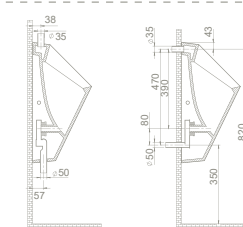

11

34x57x28

40"HC Cont. : 48
100x120x240

Truck : 48
100x120x240