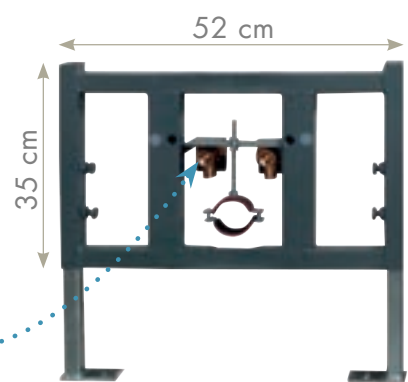

Bidet Frame (35cm)

BF05802000200001

ENHANCED
QUALITY
BRASS
Makes our
Brass Elbow
Resistant