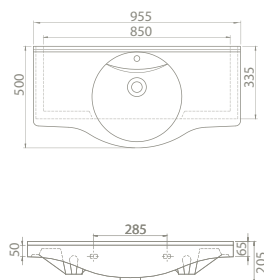

75x50 cm

VB047L42U00
066400-u
Basin, Nil

Installation
Vanity / Wall hang Basin
please remove "-U"
to cancel the faucet hole

	101x33	91x33	81,4x33	71x33
	23	21	20	18
	22x106x53	22x98x54	22x87x53	21x77x55
	40"HC Cont. : 22 110x110x246	40"HC Cont. : 22 100x120x250	40"HC Cont. : 22 93x110x248	40"HC Cont. : 26 83x120x252
	Truck : 22 110x110x246	Truck : 22 100x120x250	Truck : 22 93x110x248	Truck : 26 83x120x252