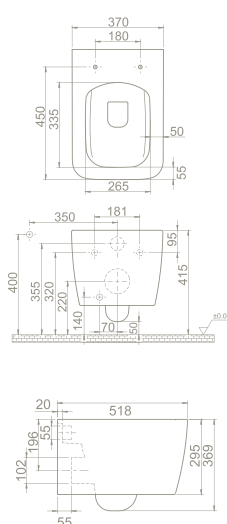

HC01706PC05
019707-S-97

HC01706PH05
019707-D-97

HC01706PC13
01970A-S-97

HC01706PH13
01970A-D-97

25

39x54x40

40"HC Cont. : 25
93x114x246

Truck : 31
114x114x246