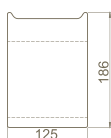

TK059P80000

010200
Defne

SA059P90000

010000
Defne

SA059R10000

010300
Defne

Features

Installation **Hidden Fixation**

Fixing **included**

Shape **Square**

- consists plastic roller

Colours

TK059P80004
010200-97
white matte

TK059P80007
010208-97
cappuccino matte

TK059P80005
010207-97
black matte

TK059P80013
01020A-97
gray matte

Installation **Hidden Fixation**

Fixing **included**

Shape **Square**

Installation **Hidden Fixation**

Fixing **included**

Shape **Square**

SA059R10004
010300-97

SA059R10007
010308-97

SA059R10005
010307-97

SA059R10013
01030A-97

3

38x62x15

40"HC Cont. : 280
100x120x117

Truck : 280
100x120x117

2

41x41x18

40"HC Cont. : 448
100x100x105

Truck : 448
100x100x105

1

38x46x13

40"HC Cont. : 576
100x100x128

Truck : 576
114x114x263