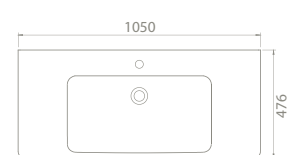

PRODUCTS

125x48 cm

VB067C32U00

068500-u
Basin, Porto D

Features

Installation
Vanity / Wall hang Basin
please remove "-U"
to cancel the faucet hole

Colours

- **VB067C32U04**
  068500-97
  white matte
- **VB067C32U07**
  068508-97
  cappuccino matte
- **VB067C32U05**
  068507-97
  black matte
- **VB067C32U13**
  06850A-97
  gray matte

105x48 cm

VB067A92U00

068600-u
Basin, Porto D

Installation
Vanity / Wall hang Basin
please remove "-U"
to cancel the faucet hole

- **VB067A92U04**
  068600-97
- **VB067A92U07**
  068608-97
- **VB067A92U05**
  068607-97
- **VB067A92U13**
  06860A-97

95x48 cm

VB067O72U00

068400-u
Basin, Porto D

Installation
Vanity / Wall hang Basin
please remove "-U"
to cancel the faucet hole

- **VB067O72U04**
  068400-97
- **VB067O72U07**
  068408-97
- **VB067O72U05**
  068407-97
- **VB067O72U13**
  06840A-97

85x48 cm

VB067N62U00

068300-u
Basin, Porto D

Installation
Vanity / Wall hang Basin
please remove "-U"
to cancel the faucet hole

- **VB067N62U04**
  068300-97
- **VB067N62U07**
  068308-97
- **VB067N62U05**
  068307-97
- **VB067N62U13**
  06830A-97

115x42,2

29

19x130x53

40"HC Cont. : 20
108x128x236

Truck : 20
108x128x236

99,5x43,5

26

19x109x53

40"HC Cont. : 20
110x110x236

Truck : 20
110x110x236

85,5x42

21

20x97x50

40"HC Cont. : 28
100x120x254

Truck : 28
100x120x264

75,5x42

19

19x87x52

40"HC Cont. : 28
100x110x241

Truck : 28
100x110x241