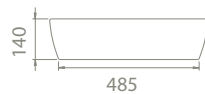

PRODUCTS

67x42 cm

OC021K01U00

076500-u
Over Counter Basin, One

Features

Installation
Over Counter Basin

With Taphole

*please remove "-U"
to cancel the faucet hole*

Colours

● **OC021K01U04**
076500-97
white matte

● **OC021K01U07**
076508-97
cappuccino matte

● **OC021K01U05**
076507-97
black matte

● **OC021K01U13**
07650A-97
gray matte

55x45 cm

OC021G71U00

076700-u
Over Counter Basin, One

Installation
Over Counter Basin

With Taphole

*please remove "-U"
to cancel the faucet hole*

OC021G71U04
076700-97

OC021G71U07
076708-97

OC021G71U05
076707-97

OC021G71U13
07670A-97

46x42 cm

OC021E71U00

076300-u
Over Counter Basin, One

Installation
Over Counter Basin

With Taphole

*please remove "-U"
to cancel the faucet hole*

OC021E71U04
076300-97

OC021E71U07
076308-97

OC021E71U05
076307-97

OC021E71U13
07630A-97

Ø 42 cm

OC021D71U00

076400-u
Over Counter Basin, One

Installation
Over Counter Basin

With Taphole

*please remove "-U"
to cancel the faucet hole*

OC021D71U04
076400-97

OC021D71U07
076408-97

OC021D71U05
076407-97

OC021D71U13
07640A-97

11

44x68x17

40"HC Cont. : 56
114x114x245

Truck : 56
114x114x245

14

47x56x17

40"HC Cont. : 56
103x103x249

Truck : 56
103x103x249

12

43x47x15

40"HC Cont. : 66
83x110x242

Truck : 66
83x110x242

8

44x44x16

40"HC Cont. : 76
103x103x254

Truck : 76
103x103x254