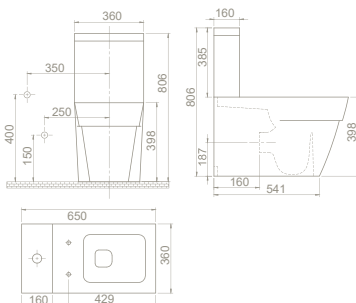

38x53x37

40"HC Cont. : 10
85x85x234

40"HC Cont. : 25
93x114x246

Truck : 10
85x85x234

Truck : 31
114x114x234

Straight Pan Connector (30cm)

160000 000 31

Extendable WC Pan Flexible elbow