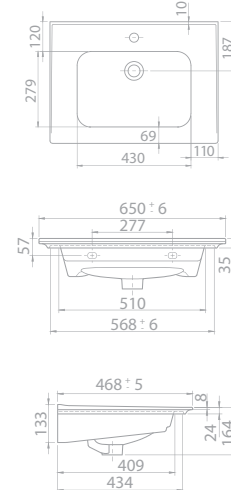

PRODUCTS

100x47 cm

VB041A22U00
042500-u
Basin, Blue

Features

Installation
Vanity / Wall hang Basin
please remove "-U"
to cancel the faucet hole

Colours

- **VB041A22U04**
  042500-97
  white matte
- **VB041A22U07**
  042508-97
  cappuccino matte
- **VB041A22U05**
  042507-97
  black matte
- **VB041A22U13**
  04250A-97
  gray matte

80x47 cm

VB041M32U00
042300-u
Basin, Blue

Installation
Vanity / Wall hang Basin
please remove "-U"
to cancel the faucet hole

- **VB041M32U04**
  042300-97
- **VB041M32U07**
  042308-97
- **VB041M32U05**
  042307-97
- **VB041M32U13**
  04230A-97

70x47 cm

VB041K52U00
042200-u
Basin, Blue

Installation
Vanity / Wall hang Basin
please remove "-U"
to cancel the faucet hole

- **VB041K52U04**
  042200-97
- **VB041K52U07**
  042208-97
- **VB041K52U05**
  042207-97
- **VB041K52U13**
  04220A-97

65x47 cm

VB041J52U00
042100-u
Basin, Blue

Installation
Vanity / Wall hang Basin
please remove "-U"
to cancel the faucet hole

- **VB041J52U04**
  042100-97
- **VB041J52U07**
  042108-97
- **VB041J52U05**
  042107-97
- **VB041J52U13**
  04210A-97

91x43

22

20x102x51

40"HC Cont. : 24
103x103x238

Truck : 24
103x103x258

71x43

18

21x84x52

40"HC Cont. : 26
83x120x242

Truck : 28
83x120x263

61x43

17

20x73x51

40"HC Cont. : 34
114x114x237

Truck : 34
114x114x237

56x43

15

20x68x52

40"HC Cont. : 34
108x108x240

Truck : 34
108x108x240