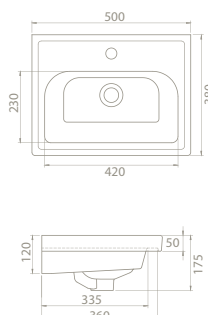

65x45 cm

VB015J32U00
030800-u
Basin, Frame

60x45 cm

VB015H82U00
031000-u
Basin, Frame

50x38 cm

VB015F52U00
030900-u
Basin, Frame

* Left Tap Hole

50x28 cm

VB015F32L00
001800-u
Basin, Frame

* Right Tap Hole

50x28 cm

VB015F32R00
001700-u
Basin, Frame

Features

Installation
Vanity / Wall hang Basin
please remove "-U"
to cancel the faucet hole

Installation
Vanity / Wall hang Basin
please remove "-U"
to cancel the faucet hole

Installation
Vanity / Wall hang Basin
please remove "-U"
to cancel the faucet hole

Installation
Vanity / Wall hang Basin
please remove "-U"
to cancel the faucet hole

Installation
Vanity / Wall hang Basin
please remove "-U"
to cancel the faucet hole

Colours

- **VB015J32U04**
  030800-97
  white matte
- **VB015J32U07**
  030808-97
  cappuccino matte
- **VB015J32U05**
  030807-97
  black matte
- **VB015J32U13**
  03080A-97
  gray matte

- **VB015H82U04**
  031000-97
- **VB015H82U07**
  031008-97
- **VB015H82U05**
  031007-97
- **VB015H82U13**
  03100A-97

- **VB015F52U04**
  030900-97
- **VB015F52U07**
  030908-97
- **VB015F52U05**
  030907-97
- **VB015F52U13**
  03090A-97

- **VB015F32L04**
  001800-97
- **VB015F32L07**
  001808-97
- **VB015F32L05**
  001807-97
- **VB015F32L13**
  00180A-97

- **VB015F32R04**
  001700-97
- **VB015F32R07**
  001708-97
- **VB015F32R05**
  001707-97
- **VB015F32R13**
  00170A-97

max	61x42,5	55,5x42,5	46x35,5	46,5x26	46,5x26
kg	16	13	11	8	8
	19x67x49	19x62x50	19x52x43	20x52x30	19x52x30
	40"HC Cont. : 48 105x120x248	40"HC Cont. : 48 100x120x250	40"HC Cont. : 64 110x110x245	40"HC Cont. : 90 110x110x243	40"HC Cont. : 90 110x110x243
	Truck : 48 105x120x259	Truck : 48 100x120x261	Truck : 64 110x110x264	Truck : 90 110x110x263	Truck : 90 110x110x263