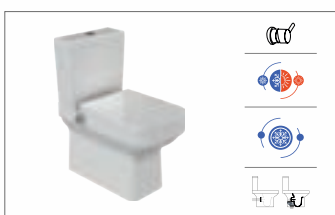

Close Couple BTW Toilets

Close Couple WC Toilets

Rimless Wall Hang Toilet

Bidet

With Integrated Bidet Faucet
Close Couple BTW Toilet

With Integrated Bidet Faucet
Close Couple WC Toilet

Washbasin tanks that have smooth transitions in their design get a modern look with external geometric contours. As for the internal tank designed in line with the external contours provide a magnificent contrast.