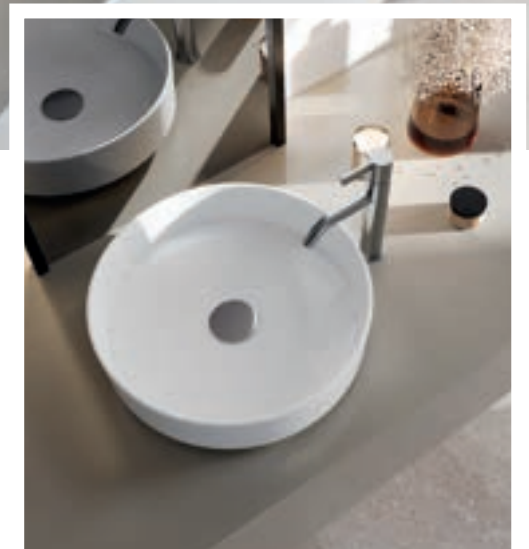

	14	7
	19x74x50	31x32x31
	40"HC Cont. : 34 114x114x253	40"HC Cont. : 63 92x96x262
	Truck : 34 114x114x253	Truck : 63 92x96x262

NEW

suit

in countertop
& basin

The suit countertop basin stands out with its modern style, round shape, and slim edges. With a diameter of 40 cm, this basin is suitable for use on countertops. It adds a sleek and practical touch to your bathroom as a stylish and functional option.