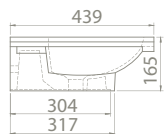

Half Pedestal, Cubic

PD063110000

016000
Pedestal, Bella

	14	7
	19x74x50	31x32x31
	40"HC Cont. : 34 114x114x253	40"HC Cont. : 63 92x96x262
	Truck : 34 114x114x253	Truck : 63 92x96x262