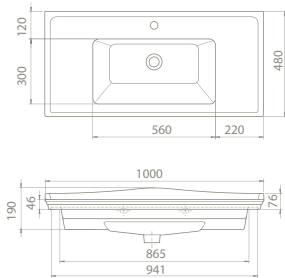

65x48 cm

VB008J62U00
036100-u
Basin, Kapadokya

Features

Installation
Vanity / Wall hang Basin
please remove "-U"
to cancel the faucet hole

Installation
Vanity / Wall hang Basin
please remove "-U"
to cancel the faucet hole

Installation
Vanity / Wall hang Basin
please remove "-U"
to cancel the faucet hole

Colours

- **VB008A32U04**
  036500-97
  white matte
- **VB008A32U07**
  036508-97
  cappuccino matte
- **VB008A32U05**
  036507-97
  black matte
- **VB008A32U13**
  03650A-97
  gray matte

- **VB008M42U04**
  036300-97
- **VB008M42U07**
  036308-97
- **VB008M42U05**
  036307-97
- **VB008M42U13**
  03630A-97

- **VB008J62U04**
  036100-97
- **VB008J62U07**
  036108-97
- **VB008J62U05**
  036107-97
- **VB008J62U13**
  03610A-97

	92x44,3	77x44,3	58x44,3
	21	19	16
	28x102x52	28x81x56	26x65x52
	40"HC Cont. : 18 100x110x249	40"HC Cont. : 18 83x110x247	40"HC Cont. : 24 100x120x248
	Truck : 18 100x110x249	Truck : 18 83x110x247	Truck : 24 100x120x248