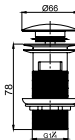

Circle Pop-up Waste for Washbasin

BD05805010221711