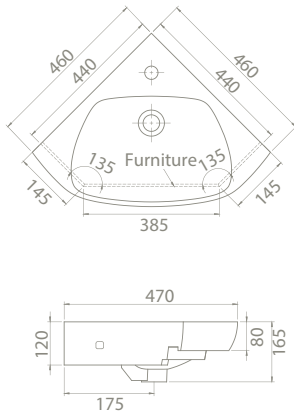

46x46 cm

CB062E82U00

001900-u
Corner Basin, Arda

Features

Installation
Vanity / Wall hang Basin

please remove "-U"
to cancel the faucet hole

28x45 cm

CB014E02U00

001300-u
Corner Basin, Mini

Installation
**Vanity / Wall hang Basin/
Over Counter Basin**

please remove "-U"
to cancel the faucet hole

	12	7
	49x49x19	30x45x17
	40"HC Cont. : 56 114x114x242	40"HC Cont. : 98 90x105x254
	Truck : 56 114x114x242	Truck : 98 90x105x254