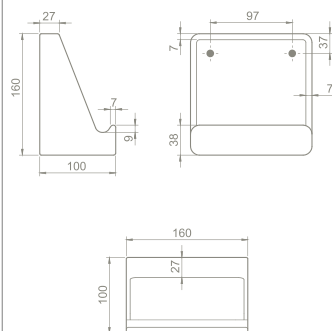

TK059P80000

010200
Defne

SA059P90000

010000
Defne

SA059R10000

010300
Defne

Features

Installation **Hidden Fixation**

Fixing **included**

Shape **Square**

- consists plastic roller

Colours

TK059P80004
010200-97
white matte

TK059P80007
010208-97
cappuccino matte

TK059P80005
010207-97
black matte

TK059P80013
01020A-97
gray matte

Installation **Hidden Fixation**

Fixing **included**

Shape **Square**

Installation **Hidden Fixation**

Fixing **included**

Shape **Square**

SA059R10004
010300-97

SA059R10007
010308-97

SA059R10005
010307-97

SA059R10013
01030A-97

3

38x62x15

40"HC Cont. : 280
100x120x117

Truck : 280
100x120x117

2

41x41x18

40"HC Cont. : 448
100x100x105

Truck : 448
100x100x105

1

38x46x13

40"HC Cont. : 576
100x100x128

Truck : 576
114x114x263