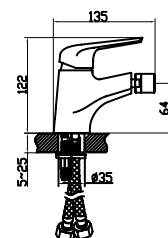

Bidet Mixer

TM04705000000021
9FA133D99N10

Quantity in box	8

- 35 mm ceramic cartridge with adjustable temperature Flow Rate Limitation
- User friendly faucet knob with degree moving angle
- %50 less water consumption
- 1/2" Shower Hose Connection
- Easy installation
- 5 Year guarantee