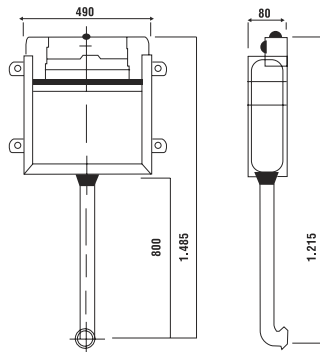

PRODUCT DIMENSIONS