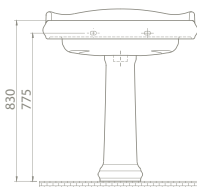

Installation
Vanity / Wall hang Basin
please remove "-U"
to cancel the faucet hole

Pedestal

PD028100000
006100
Basin, 1837

Features

	90x49,5	71x49,5	51x49,5	
	29	25	19	10
	31x101x58	29x82x58	30x61x58	20x70x27
	40"HC Cont. : 16 100x120x244	40"HC Cont. : 16 85x110x246	40"HC Cont. : 24 100x120x246	40"HC Cont. : 63 110x110x122
	Truck : 16 100x120x244	Truck : 16 85x110x246	Truck : 24 100x120x246	Truck : 63 110x110x122