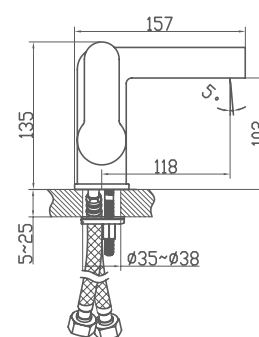

Basin Mixer
IM01001020110001
9FA130W99N10

- 35 mm ceramic cartridge with adjustable temperature Flow Rate Limitation
- User friendly faucet knob with 18° degree moving angle
- Easy installation
- 5 Year guarantee