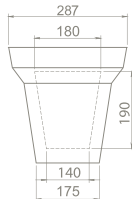

Half Pedestal, Cubic

PD063110000

016000
Pedestal, Bella

	14	7
	19x74x50	31x32x31
	40"HC Cont. : 34 114x114x253	40"HC Cont. : 63 92x96x262
	Truck : 34 114x114x253	Truck : 63 92x96x262