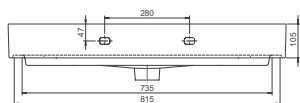

Truck : 44
110x110x245

56,5x28

14

17x61x32

40"HC Cont. : 56
80x120x249

Truck : 56
80x120x249

NEW 50x30 cm
WB012T92U00
Basin, Sharp

NEW 40x30 cm
WB012T82U00
Basin, Sharp