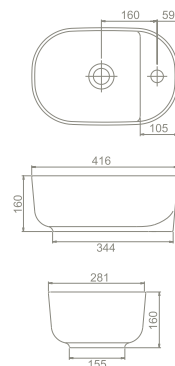

PRODUCTS

80x40 cm

OC007M01U00
077300-u
Basin, Aqua

Installation
Over Counter Basin

please remove "-U"
to cancel the faucet hole

60x40 cm

OC007H61U00
077100-u
Basin, Aqua

Installation
Over Counter Basin

please remove "-U"
to cancel the faucet hole

42x27 cm

OC007D61U00
077000-u
Basin, Aqua

Installation
Over Counter Basin

please remove "-U"
to cancel the faucet hole

Ø33 cm

TB007S71W003
077600
Basin, Aqua

Installation
Over Counter Basin

Without Taphole

Features

Colours

- **OC007M01U04**
  077300-97
  white matte
- **OC007M01U07**
  077308-97
  cappuccino matte
- **OC007M01U05**
  077307-97
  black matte
- **OC007M01U13**
  07730A-97
  gray matte

- **OC007H61U04**
  077100-97
- **OC007H61U07**
  077108-97
- **OC007H61U05**
  077107-97
- **OC007H61U13**
  07710A-97

- **OC007D61U04**
  077000-97
- **OC007D61U07**
  077008-97
- **OC007D61U05**
  077007-97
- **OC007D61U13**
  07700A-97

- **TB007S71W004**
  077600-97
- **TB007S71W007**
  077608-97
- **TB007S71W005**
  077607-97
- **TB007S71W013**
  07760A-97

	17
	41x81x18
	40"HC Cont. : 28 83x120x241
	Truck : 28 83x120x259

12
42x62x18
40"HC Cont. : 52 103x103x248
Truck : 52 103x103x248

8
30x43x18
40"HC Cont. : 91 90x105x250
Truck : 91 90x105x250

5
34x34x16
40"HC Cont. : 114 103x103x245
Truck : 114 103x103x245