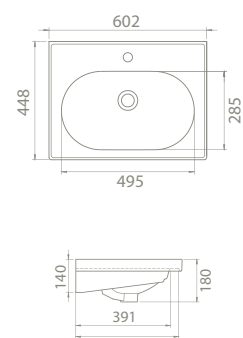

60x45 cm

VB042H82U00
043100-u
Basin, Arya

Installation
Vanity / Wall hang Basin
please remove "-U"
to cancel the faucet hole

- **VB042H82U04**
  043100-97
- **VB042H82U07**
  043108-97
- **VB042H82U05**
  043109-97
- **VB042H82U13**
  043109-97

	116x42	95x42,5	75x42,5	55,5x42,5
	28	25	20	15
	20x122x48	19x102x49	20x82x49	20x62x49
	40"HC Cont. : 24 120x120x252	40"HC Cont. : 24 103x103x252	40"HC Cont. : 28 83x120x249	40"HC Cont. : 48 100x120x251
	Truck : 24 120x120x252	Truck : 24 103x103x252	Truck : 28 83x120x249	Truck : 48 100x120x251