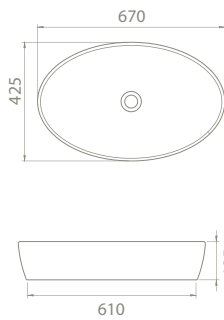

8

21x47x47

40"HC Cont. : 76
114x114x253

Truck : 76
114x114x253

olive

Would you like to bring the ancient traditions of the Mediterranean to your bathrooms in a modernized fashion?

Olive was designed exactly for this purpose, drawing inspiration from the civilization, prosperity and long life represented by the olive. Sink form of the set was inspired from the leaves of the olive tree.