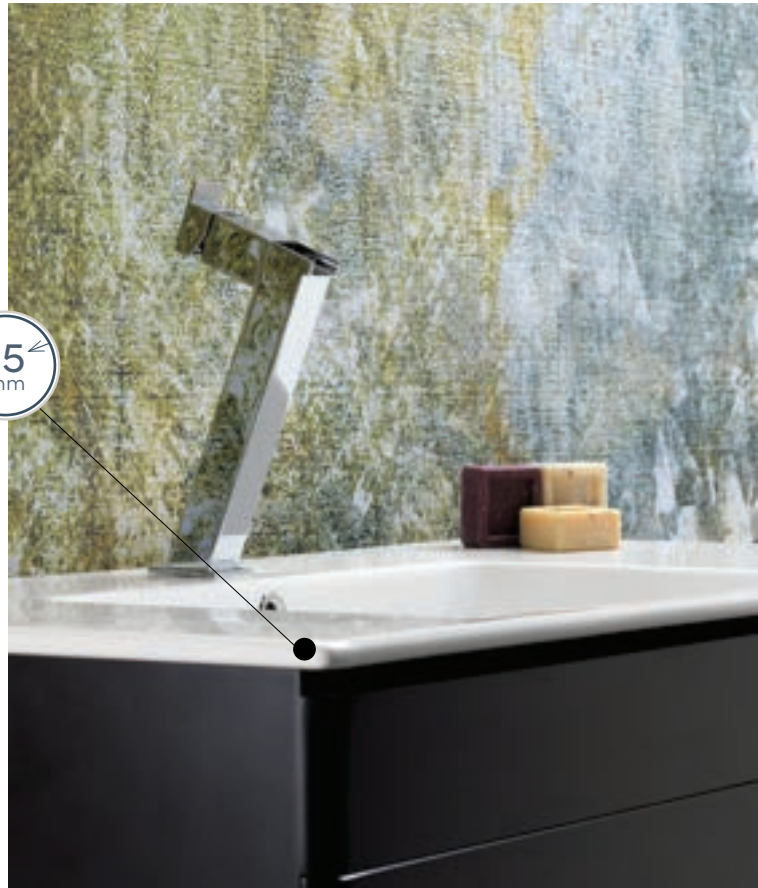

Ibiza* set has the slimmest band with 15 mm in its product range.

It also has washbasin options with 121 cm (DB), 121 cm, 101 cm, 91 cm, 81 cm, 71 cm and 61 cm.

PRODUCTS

Double Bowl

121x51 cm

TB001B92T00

050700-u
Basin, ibiza