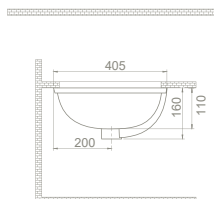

	9	9
	43x56x9	45x45x24
	40"HC Cont. : 80 100x100x195	40"HC Cont. : 60 114x114x250
	Truck : 80 100x100x195	Truck : 60 114x114x250

A-A KESİTİ

Turkuaz® CeraStyle®

CONCEALED CISTERN

- DAMP AND NOISE ISOLATION
- ONE PIECE BODY, EASY AND QUICK INSTALLATIONS
- QUICK AND SILENCE FILL VALVE
- IMPACT AND COLD RESIST ONE PIECE HDPE BODY
- HIGH DURABILITY FRAME
- DUAL FUNCTION 3/6 LT, ADJUSTABLE INTERNAL MECHANISM