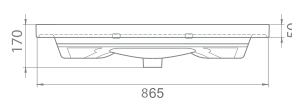

PRODUCTS

* Double Bowl

120x45 cm

VB032B52T00

032500-u
Basin, Elite

Features

Installation
Vanity / Wall hang Basin

*please remove "-U"
to cancel the faucet hole*

Colours

VB032B52T04

032500-97
white matte

VB032B52T07

032508-97
cappuccino matte

VB032B52T05

032507-97
black matte

VB032B52T13

03250A-97
gray matte

100x45 cm

VB032A02U00

032400-u
Basin, Elite

Installation
Vanity / Wall hang Basin

*please remove "-U"
to cancel the faucet hole*

VB032A02U04

032400-97

VB032A02U07

032408-97

VB032A02U05

032407-97

VB032A02U13

03240A-97

90x45 cm

VB032N82U00

032300-u
Basin, Elite

Installation
Vanity / Wall hang Basin

*please remove "-U"
to cancel the faucet hole*

80x45 cm

VB032M22U00

032200-u
Basin, Elite

Installation
Vanity / Wall hang Basin

*please remove "-U"
to cancel the faucet hole*

VB032M22U04

032200-97

VB032M22U07

032208-97

VB032M22U05

032207-97

VB032M22U13

03220A-97

116x42

29

20x122x49

40"HC Cont. : 24
120x120x210

Truck : 24
120x120x210

94x42

23

19x102x49

40"HC Cont. : 24
103x103x246

Truck : 24
103x103x246

84,7x42,2

20

19x92x49

40"HC Cont. : 28
100x110x248

Truck : 28
100x110x248

76,2x42,5

18

20x82x48

40"HC Cont. : 28
83x120x245

Truck : 28
83x120x245