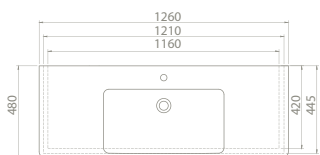

PRODUCTS

125x48 cm

VB067C32U00

068500-u
Basin, Porto D

Features

Installation
Vanity / Wall hang Basin
please remove "-U"
to cancel the faucet hole

Colours

- **VB067C32U04**
  068500-97
  white matte
- **VB067C32U07**
  068508-97
  cappuccino matte
- **VB067C32U05**
  068507-97
  black matte
- **VB067C32U13**
  06850A-97
  gray matte

105x48 cm

VB067A92U00

068600-u
Basin, Porto D

Installation
Vanity / Wall hang Basin
please remove "-U"
to cancel the faucet hole

- **VB067A92U04**
  068600-97
- **VB067A92U07**
  068608-97
- **VB067A92U05**
  068607-97
- **VB067A92U13**
  06860A-97

95x48 cm

VB067O72U00

068400-u
Basin, Porto D

Installation
Vanity / Wall hang Basin
please remove "-U"
to cancel the faucet hole

- **VB067O72U04**
  068400-97
- **VB067O72U07**
  068408-97
- **VB067O72U05**
  068407-97
- **VB067O72U13**
  06840A-97

85x48 cm

VB067N62U00

068300-u
Basin, Porto D

Installation
Vanity / Wall hang Basin
please remove "-U"
to cancel the faucet hole

- **VB067N62U04**
  068300-97
- **VB067N62U07**
  068308-97
- **VB067N62U05**
  068307-97
- **VB067N62U13**
  06830A-97

115x42,2

29

19x130x53

40"HC Cont. : 20
108x128x236

Truck : 20
108x128x236

99,5x43,5

26

19x109x53

40"HC Cont. : 20
110x110x236

Truck : 20
110x110x236

85,5x42

21

20x97x50

40"HC Cont. : 28
100x120x254

Truck : 28
100x120x264

75,5x42

19

19x87x52

40"HC Cont. : 28
100x110x241

Truck : 28
100x110x241