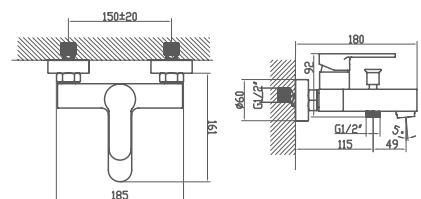

- 35 mm ceramic cartridge with adjustable temperature Flow Rate Limitation
- User friendly faucet knob with 50 degree moving angle
- %50 less water consumption
- Easy installation
- 1/2" Shower Hose Connection
- 5 Year guarantee