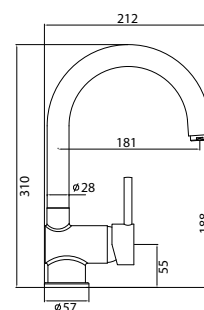

LILA

Basin Mixer WM01805010000021 9FA125W99N10

- Washbasin mixer – Chrome
- Connection hoses in conformity with latest standard
- Original CASCADE® SLC spray regulator for easy descaling
- Exchangeable cartridge with ceramic discs
- 3-year warranty

Quantity in box	12

Basin Mixer WM01805020000021 9FA125W99N20

- Sink mixer – Chrome
- Connection hoses in conformity with latest standard
- Strainer noise-tested by LGA
- Exchangeable cartridge with ceramic discs
- 3-year warranty

Quantity in box	12