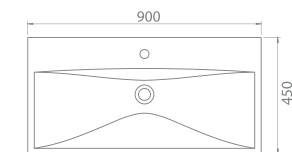

PRODUCTS

* Double Bowl

120x45 cm

VB032B52T00

032500-u
Basin, Elite

Features

Installation
Vanity / Wall hang Basin

*please remove "-U"
to cancel the faucet hole*

Colours

VB032B52T04

032500-97
white matte

VB032B52T07

032508-97
cappuccino matte

VB032B52T05

032507-97
black matte

VB032B52T13

03250A-97
gray matte

100x45 cm

VB032A02U00

032400-u
Basin, Elite

Installation
Vanity / Wall hang Basin

*please remove "-U"
to cancel the faucet hole*

VB032A02U04

032400-97

VB032A02U07

032408-97

VB032A02U05

032407-97

VB032A02U13

03240A-97

90x45 cm

VB032N82U00

032300-u
Basin, Elite

Installation
Vanity / Wall hang Basin

*please remove "-U"
to cancel the faucet hole*

80x45 cm

VB032M22U00

032200-u
Basin, Elite

Installation
Vanity / Wall hang Basin

*please remove "-U"
to cancel the faucet hole*

VB032M22U04

032200-97

VB032M22U07

032208-97

VB032M22U05

032207-97

VB032M22U13

03220A-97

116x42

29

20x122x49

40"HC Cont. : 24
120x120x210

Truck : 24
120x120x210

94x42

23

19x102x49

40"HC Cont. : 24
103x103x246

Truck : 24
103x103x246

84,7x42,2

20

19x92x49

40"HC Cont. : 28
100x110x248

Truck : 28
100x110x248

76,2x42,5

18

20x82x48

40"HC Cont. : 28
83x120x245

Truck : 28
83x120x245