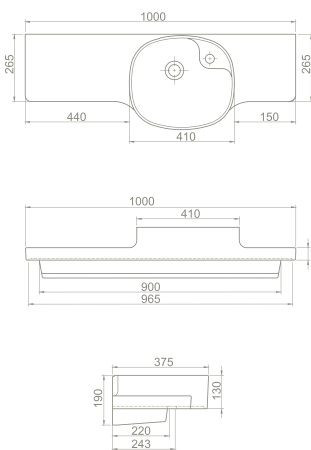

95x23	95x23	75x23	56x17
	20	20	17	13
	22*102*40	22*102*40	21*82*40	21*67*35
	40"HC Cont. : 27 100*120*215	40"HC Cont. : 27 100*120*215	40"HC Cont. : 32 83*120*215	40"HC Cont. : 52 110*110*250
	Truck : 27 100*120*215	Truck : 27 100*120*215	Truck : 32 83*120*215	Truck : 52 110*110*250