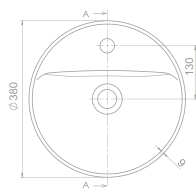

Ø 38 cm

OC065D22U00

078000-u
in Countertop, Suit

Features

Installation
Vanity / Over Counter Basin

please remove "-U"
to cancel the faucet hole

* Ø 40 cm

OC065T72W04

078100-97
Over Counter Basin, Suit

Installation
Over Counter Basin
Without Tophole

* This product is only produced
with matte surface.

Colours

● OC065T72W07
078108-97
cappuccino matte

● OC065T72W05
078107-97
black matte

● OC065T72W13
07810A-97
gray matte

9

39x39x21

40"HC Cont. : 60
100x100x230

Truck : 60
100x100x230

6

43x43x15

40"HC Cont. : 80
103x103x240

Truck : 80
103x103x240

Click-clack Basin Drains

Features

- Chrome Coated
- Brass Material
- G1 ¼ Connection

Circle Pop-up Waste for Washbasin

BD05805010221711

Circle Pop-up Waste for Washbasin

BD05805010211711