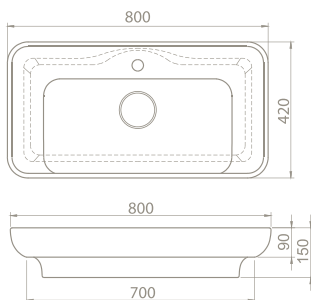

PRODUCTS

80x42 cm

OC019M11U00

072400-u
Over Counter Basin, Lal

Features

Ceramic Cap

Installation

Over Counter Basin

Included ceramic valve

please remove "-U"
to cancel the faucet hole

Colours

● **OC019M11U04**
072400-97
white matte

● **OC019M11U07**
072408-97
cappuccino matte

● **OC019M11U05**
072407-97
black matte

● **OC019M11U13**
07240A-97
gray matte

70x42 cm

OC019K21U00

072300-u
Over Counter Basin, Lal

Ceramic Cap

Installation

Over Counter Basin

Included ceramic valve

please remove "-U"
to cancel the faucet hole

● **OC019K21U04**
072300-97

● **OC019K21U07**
072308-97

● **OC019K21U05**
072307-97

● **OC019K21U13**
07230A-97

60x42 cm

OC019H71U00

072700-u
Over Counter Basin, Lal

Ceramic Cap

Installation

Over Counter Basin

Included ceramic valve

please remove "-U"
to cancel the faucet hole

● **OC019H71U04**
072700-97

● **OC019H71U07**
072708-97

● **OC019H71U05**
072707-97

● **OC019H71U13**
07270A-97

C60x46 cm

OC019H81U00

072200-u
Over Counter Basin, Lal

Ceramic Cap

Installation

Over Counter Basin

Included ceramic valve

please remove "-U"
to cancel the faucet hole

● **OC019H81U04**
072200-97

● **OC019H81U07**
072208-97

● **OC019H81U05**
072207-97

● **OC019H81U13**
07220A-97

18

44x82x18

40"HC Cont. : 32
83x120x241

Truck : 32
83x120x241

16

44x72x17

40"HC Cont. : 56
114x114x252

Truck : 56
114x114x252

13

44x61x17

40"HC Cont. : 56
103x103x248

Truck : 56
103x103x248

12

48x61x17

40"HC Cont. : 56
110x110x254

Truck : 56
110x110x254