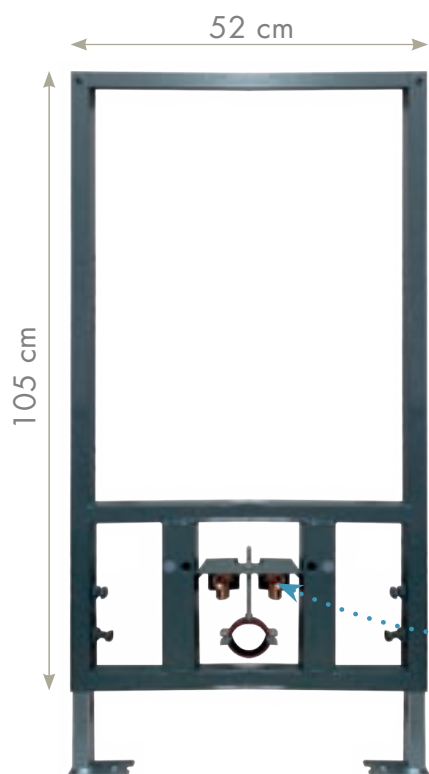

Bidet Frame (105cm)

BF05802000300001

- Safe mounting with metal profile frame
- Practical ease of application
- Possibility to apply to both drywall and reinforced concrete walls
- Up and down height adjustment

Bidet Frame (35cm)

BF05802000200001

ENHANCED
QUALITY
BRASS
Makes our
Brass Elbow
Resistant