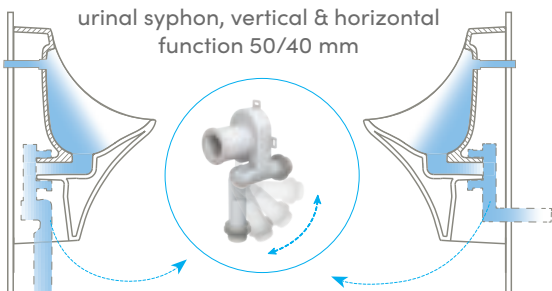

hygienic and
easy cleaning

**MAY IT BE INSTALLED IN FUNCTION OF
HORIZONTAL OR VERTICAL DIRECTION**

urinal syphon, vertical & horizontal
function 50/40 mm

Features

Urinal, Aqua
NEW
UR00700FP00
014800

Height **53 cm**
Installation **Hidden Fixation**
Fixing **included**
should be used with **electricity and battery**