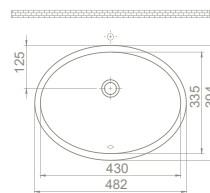

PRODUCTS

55x43 cm

UB058G42W00
070100
Under Counter Basin

Features

Installation
Under Counter Basin

48x39 cm

UB058E92W00
070200
Under Counter Basin

Installation
Under Counter Basin

42x34 cm

UB058D82W00
070000
Under Counter Basin

Installation
Under Counter Basin

35x30 cm

UB058C92W00
070500
Under Counter Basin

Installation
Under Counter Basin

11

43x49x7

40"HC Cont. : 96
100x120x185

Truck : 96
100x120x185

8

45x53x7

40"HC Cont. : 96
92x107x190

Truck : 96
92x107x190

6

43x49x7

40"HC Cont. : 96
88x100x190

Truck : 96
88x100x190

4

36x40x11

40"HC Cont. : 96
81x110x195

Truck : 96
81x110x195