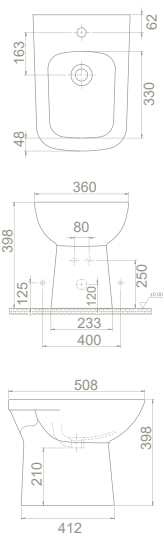

Fixing **Not included**
Bowl **Center**
Installation **Pedestal/**
Wall Hang
please remove "-U"
to cancel the faucet hole

19

37x56x44

40"HC Cont. : 30
110x110x231

Truck : 30
110x110x231

15

19x61x45

40"HC Cont. : 54
100x120x255