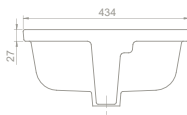

	9	9
	43x56x9	45x45x24
	40"HC Cont. : 80 100x100x195	40"HC Cont. : 60 114x114x250
	Truck : 80 100x100x195	Truck : 60 114x114x250

A-A KESİTİ

Turkuaz® CeraStyle®

CONCEALED CISTERN

- DAMP AND NOISE ISOLATION
- ONE PIECE BODY, EASY AND QUICK INSTALLATIONS
- QUICK AND SILENCE FILL VALVE
- IMPACT AND COLD RESIST ONE PIECE HDPE BODY
- HIGH DURABILITY FRAME
- DUAL FUNCTION 3/6 LT, ADJUSTABLE INTERNAL MECHANISM