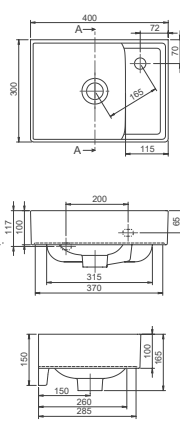

NEW 40x30 cm
WB012T82U00
Basin, Sharp

NEW 50x25 cm
WB012F22R00
Basin, Sharp

NEW 50x25 cm
WB012F22L00
Basin, Sharp

Features

Installation
Vanity / Wall hang Basin
please remove "-U"
to cancel the faucet hole

Installation
Vanity / Wall hang Basin
please remove "-U"
to cancel the faucet hole

Installation
Vanity / Wall hang Basin
please remove "-U"
to cancel the faucet hole

Installation
Vanity / Wall hang Basin
please remove "-U"
to cancel the faucet hole

Colours

- **WB012T92U04**
  white matte
- **WB012T92U07**
  cappuccino matte
- **WB012T92U05**
  black matte
- **WB012T92U13**
  gray matte

- **WB012T82U04**
- **WB012T82U07**
- **WB012T82U05**
- **WB012T82U13**

- **WB012F22R04**
- **WB012F22R07**
- **WB012F22R05**
- **WB012F22R13**

- **WB012F22L04**
- **WB012F22L07**
- **WB012F22L05**
- **WB012F22L13**

	46,5x28	36,5x28	46,5x23
	10	8	8
	18x51x32	17x41x32	17x51x26
	40"HC Cont. : 84 110x110x235	40"HC Cont. : 84 100x100x235	40"HC Cont. : 100 110x110x248
	Truck : 84 110x110x245	Truck : 84 100x100x235	Truck : 100 110x110x248