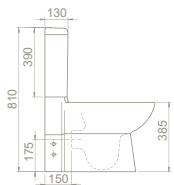

40"HC Cont. : 30
114x114x252

40"HC Cont. : 25
93x114x246

Truck : 15
80x120x229

Truck : 30
114x114x252

Truck : 31
110x110x225

60x50 cm

WB005I12U00

007800-u
Basin, Bella