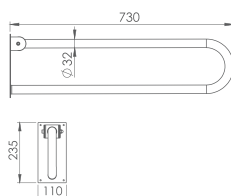

Grab Bars Shiny Chrome

Angled Grab Bar
AD05806031100001

This serie of closet and Basin is designed for disabled for their easy use and comfort in their bathroom.

cerastyle.com