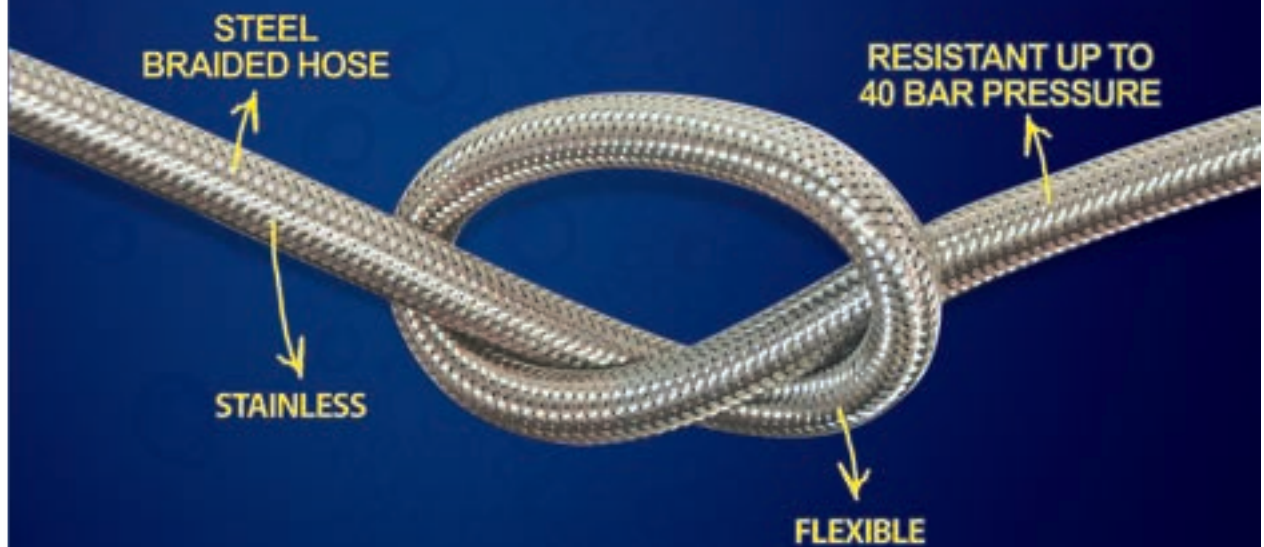

Packing Details

Technical Drawing

Best Solution for the leakage problem

With Turkuaz *flexible hose*
your homes are safer

TAQ Inner Diameter 8mm
Stainless steel Braided Connectors

Technical Specifications

-  Inner Diameter
8
-  Outer Diameter
12
-  Fitting Inner Diameter
6
-  29 Lit / Min. at 3 Bar
29
-  Minimum Bending Radius
30
-  Working Pressure
10
-  Working Temperature
90 °C = 194° F