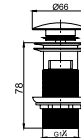

Circle Pop-up Waste for Washbasin

BD05805010221711