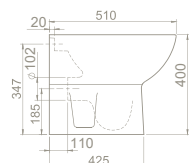

25

38x53x42

40"HC Cont. : 20
114x114x256

Truck : 20
114x114x256