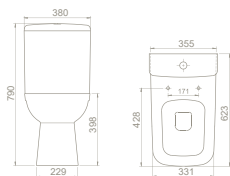

PRODUCTS

P-Type Without Bidet
WC00317PN00
028800-pw

P-Type With Bidet
WC00317PB00
028800-p

P-Type Without Bidet
WC00318PN00
029300-pw-01

P-Type With Bidet
WC00318PB00
029300-p-01

HC00305PN00
018500-w

HC00305PB00
018500

BW003092U00
015900

S-Type Without Bidet
WC00317SN00
028800-w

S-Type With Bidet
WC00317SB00
028800

S-Type Without Bidet
WC00318SN00
029300-w-01

S-Type With Bidet
WC00318SB00
029300-01

Cistern, Bella
CS005010100
009800

Installation **Hidden Fixation**

Flushing **4 - 6 L**

Fixing **included**

please add "-r"
for side entry cistern

Installation **Easy Fixation**

Flushing **4 - 6 L**

Fixing **included**

please add "-r"
for side entry cistern

Standard System

Bidet **Without / With**

Installation **Easy Fixation**

Flushing **4 - 6 L**

Shape **Soft**

Fixing **Not Included**

Tap Hole

Installation **Easy Fixation**

Shape **Soft**

Fixing **Not Included**

Features

38

35

17

19

40x78x42

38x80x43

38x54x39

38x54x39

40"HC Cont. : 15
80x120x224

40"HC Cont. : 20
114x114x230

40"HC Cont. : 25
93x114x246

40"HC Cont. : 36
114x114x245

Truck : 15
80x120x224

Truck : 20
114x114x230

Truck : 31
114x114x244

Truck : 36
114x114x245