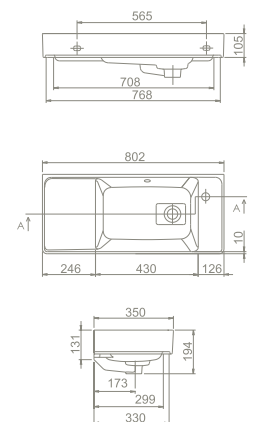

NEW

sharp

"You will love the sharp series even more thanks to the newly added washbasins"

Geometric style

Sharp Set was tailored for those who prefer more edgy and fluid forms. The wash basins of the series respond to this need with their large surface and bowl for those who want a spacious use in their bathrooms.

170 sharp

48x48 cm

VB012F02U00
037000-u
Basin, Sharp

Features

Ceramic Cap

Installation
Vanity / Wall hang Basin
please remove "-U"
to cancel the faucet hole

Colours

- **VB012F02U04**
  037000-97
  white matte
- **VB012F02U07**
  037008-97
  cappuccino matte
- **VB012F02U05**
  037007-97
  black matte
- **VB012F02U13**
  03700A-97
  gray matte

80x35 cm

VB012T52R00
044700-u
Basin, Sharp

Ceramic Cap

Installation
Vanity / Wall hang Basin
please remove "-U"
to cancel the faucet hole

VB012T52R04
044700-97

VB012T52R07
044700-97

VB012T52R05
044707-97

VB012T52R13
04470A-97

max	43x45	70x30
kg	14	16
	20x50x53	21x82x38
	40"HC Cont. : 52 110x110x246	40"HC Cont. : 30 88x100x245
	Truck : 52 110x110x266	Truck : 30 88x100x245