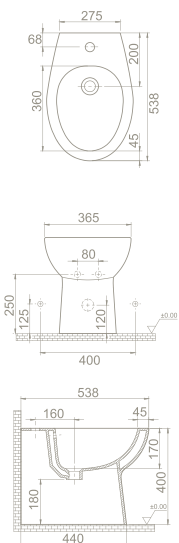

Features

- 3/8" Brass Connection
- Delayed Fill Valve
- Water pressure range:
  0,3-10 bar
- Certifications
  UPC

Features

Bidet **Top Hole**
Installation **Easy Fixation**
Fixing **included**
Concealed **Flexy Hole
Connection**

Fixing **Not included**
Bowl **Center**
Installation **Vanity/Wall Hang**
please remove "-U"
to cancel the faucet hole

Fixing **Not included**
Bowl **Center**
Installation **Vanity/Wall Hang**
please remove "-U"
to cancel the faucet hole

	96x33,5	75x33,5
21	25	19
37x56x44	19x102x51	19x82x49
40"HC Cont. : 30 114x114x231	40"HC Cont. : 24 103x103x240	40"HC Cont. : 28 83x120x246
Truck : 30 114x114x231	Truck : 24 103x103x256	Truck : 30 83x120x246