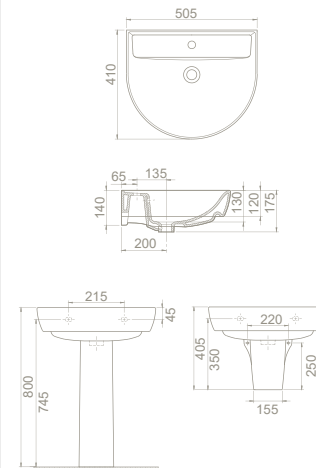

60x50 cm

WB005I12U00

007800-u
Basin, Bella

Fixing **Not included**

Bowl **Center**

Installation **Pedestal/Wall Hang**

please remove "-U" to cancel the faucet hole

55x45 cm

WB005G72U00

003300-u
Basin, Bella

Fixing **Not included**

Bowl **Center**

Installation **Pedestal/Wall Hang**

please remove "-U" to cancel the faucet hole

50x40 cm

WB005F62U00

003200-u
Basin, Bella

Fixing **Not included**

Bowl **Center**

Installation **Pedestal/Wall Hang**

please remove "-U" to cancel the faucet hole

45x35 cm

WB005E12U00

003100-u
Basin, Bella

Fixing **Not included**

Bowl **Center**

Installation **Pedestal/Wall Hang**

please remove "-U" to cancel the faucet hole

Features

18

21x62x54

40"HC Cont. : 34
114x114x250

Truck : 34
114x114x250

14

20x57x48

40"HC Cont. : 60
100x100x251

Truck : 60
100x100x251

12

21x52x44

40"HC Cont. : 64
100x100x251

Truck : 64
100x100x251

10

20x46x39

40"HC Cont. : 72
108x108x245

Truck : 72
108x108x245