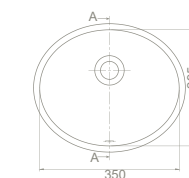

PRODUCTS

55x43 cm

UB058G42W00
070100
Under Counter Basin

Features

Installation
Under Counter Basin

48x39 cm

UB058E92W00
070200
Under Counter Basin

Installation
Under Counter Basin

42x34 cm

UB058D82W00
070000
Under Counter Basin

Installation
Under Counter Basin

35x30 cm

UB058C92W00
070500
Under Counter Basin

Installation
Under Counter Basin

11

43x49x7

40"HC Cont. : 96
100x120x185

Truck : 96
100x120x185

8

45x53x7

40"HC Cont. : 96
92x107x190

Truck : 96
92x107x190

6

43x49x7

40"HC Cont. : 96
88x100x190

Truck : 96
88x100x190

4

36x40x11

40"HC Cont. : 96
81x110x195

Truck : 96
81x110x195