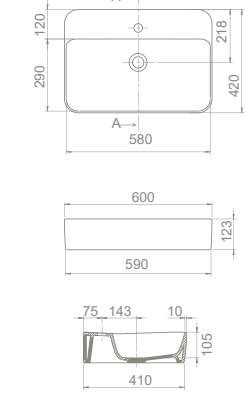

60x42 cm

OC017H71U00
078600-u
Basin, Hera

Installation
Over Counter Basin
please remove "-U"
to cancel the faucet hole

- **OC017H71U04**
  078600-u-97
- **OC017H71U07**
  078608-u-97
- **OC017H71U05**
  078607-u-97
- **OC017H71U13**
  07860A-u-97

13	44x62x15
40"HC Cont. : 64 103x103x247	40"HC Cont. : 64 103x103x247
Truck : 64 103x103x247	Truck : 64 103x103x247