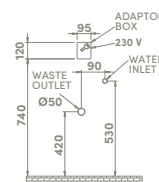

Photocell Urinal Tap

1600000242

Supplied with a urinal mounted

Sensor remote control

1600 000 0013

Water flow time and sensor detection distance setting with remote control

Sensor remote control is optional.