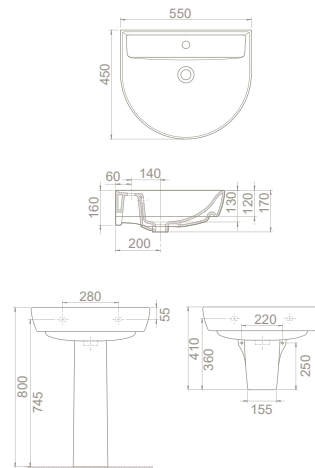

60x50 cm

WB005I12U00

007800-u
Basin, Bella

Fixing **Not included**

Bowl **Center**

Installation **Pedestal/Wall Hang**

please remove "-U" to cancel the faucet hole

55x45 cm

WB005G72U00

003300-u
Basin, Bella

Fixing **Not included**

Bowl **Center**

Installation **Pedestal/Wall Hang**

please remove "-U" to cancel the faucet hole

50x40 cm

WB005F62U00

003200-u
Basin, Bella

Fixing **Not included**

Bowl **Center**

Installation **Pedestal/Wall Hang**

please remove "-U" to cancel the faucet hole

45x35 cm

WB005E12U00

003100-u
Basin, Bella

Fixing **Not included**

Bowl **Center**

Installation **Pedestal/Wall Hang**

please remove "-U" to cancel the faucet hole

Features

18

21x62x54

40"HC Cont. : 34
114x114x250

Truck : 34
114x114x250

14

20x57x48

40"HC Cont. : 60
100x100x251

Truck : 60
100x100x251

12

21x52x44

40"HC Cont. : 64
100x100x251

Truck : 64
100x100x251

10

20x46x39

40"HC Cont. : 72
108x108x245

Truck : 72
108x108x245