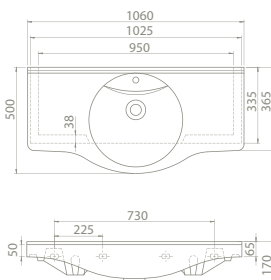

75x50 cm

VB047L42U00
066400-u
Basin, Nil

Installation
Vanity / Wall hang Basin
please remove "-U"
to cancel the faucet hole

	101x33	91x33	81,4x33	71x33
	23	21	20	18
	22x106x53	22x98x54	22x87x53	21x77x55
	40"HC Cont. : 22 110x110x246	40"HC Cont. : 22 100x120x250	40"HC Cont. : 22 93x110x248	40"HC Cont. : 26 83x120x252
	Truck : 22 110x110x246	Truck : 22 100x120x250	Truck : 22 93x110x248	Truck : 26 83x120x252