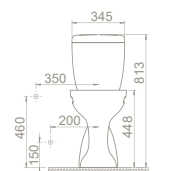

PRODUCTS

Disabled Soft Close Seat Cover

S-Type Without Bidet
DC06417SN00
018100-w

DC00206PN00
017000-w-01

Cold water connection
DC00206PC00
017000-u-01

DB064112U00
017100-u

SC06401S50002831

S-Type With Bidet
DC06417SB00
018100
Cistern, Disabled
CS010010100
009300

DC00206PB00
017000-01

Cold / Hot water connection
DC00206PH00
017000-u-01

Features

- Duroplast
- Easy Take Off
- Plastic Sliding Hinge

SC00501S50022931

Features

- Duroplast
- Easy Take Off
- Hinges Stainless Steel

IM01801020120022

Features

- 3/8" Brass Connection
- Delayed Fill Valve
- Water pressure range: 0,3-10 bar
- Certifications: UPC

Installation **Easy Fixation**
Flushing **4 - 6 L**
Fixing **included**

Standard System
Installation **Hidden Fixation**
Flushing **4 - 6 L**
Shape **Soft**
Fixing **Not included**

Fixing **Not included**
Bowl **Center**
Installation **Wall Hang**
please remove "-U" to cancel the faucet hole

Features

38

39x81x48

40"HC Cont. : 12
80x120x234

Truck : 12
80x120x234

24

39x72,5x37,5

40"HC Cont. : 24
114x114x240

Truck : 24
114x114x240

15

20x62x53

40"HC Cont. : 32
108x108x246

Truck : 32
108x108x246