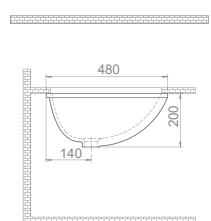

PRODUCTS

55x43 cm

UB058G42W00
070100
Under Counter Basin

Features

Installation
Under Counter Basin

48x39 cm

UB058E92W00
070200
Under Counter Basin

Installation
Under Counter Basin

42x34 cm

UB058D82W00
070000
Under Counter Basin

Installation
Under Counter Basin

35x30 cm

UB058C92W00
070500
Under Counter Basin

Installation
Under Counter Basin

11

43x49x7

40"HC Cont. : 96
100x120x185

Truck : 96
100x120x185

8

45x53x7

40"HC Cont. : 96
92x107x190

Truck : 96
92x107x190

6

43x49x7

40"HC Cont. : 96
88x100x190

Truck : 96
88x100x190

4

36x40x11

40"HC Cont. : 96
81x110x195

Truck : 96
81x110x195