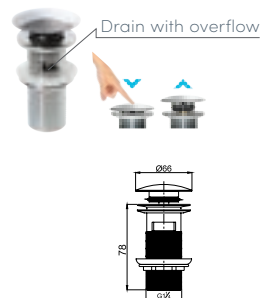

Circle Pop-up Waste for Washbasin

BD05805010221711