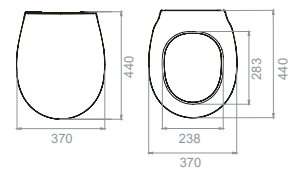

100x46,5 cm

VB018A32U00
082600-u
Basin, Lila

80x46,5 cm

VB018M22U00
082400-u
Basin, Lila

**Lila Sliding Hinge, Soft
Close, Seat Cover**

SC01802P10002831

Features

- PP
- Easy Take Off
- Plastic Hinges