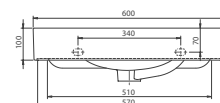

Truck : 44
110x110x245

56,5x28

14

17x61x32

40"HC Cont. : 56
80x120x249

Truck : 56
80x120x249

NEW 50x30 cm
WB012T92U00
Basin, Sharp

NEW 40x30 cm
WB012T82U00
Basin, Sharp