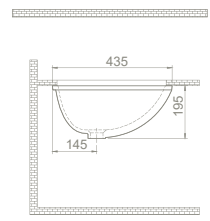

PRODUCTS

55x43 cm

UB058G42W00
070100
Under Counter Basin

Features

Installation
Under Counter Basin

48x39 cm

UB058E92W00
070200
Under Counter Basin

Installation
Under Counter Basin

42x34 cm

UB058D82W00
070000
Under Counter Basin

Installation
Under Counter Basin

35x30 cm

UB058C92W00
070500
Under Counter Basin

Installation
Under Counter Basin

11

43x49x7

40"HC Cont. : 96
100x120x185

Truck : 96
100x120x185

8

45x53x7

40"HC Cont. : 96
92x107x190

Truck : 96
92x107x190

6

43x49x7

40"HC Cont. : 96
88x100x190

Truck : 96
88x100x190

4

36x40x11

40"HC Cont. : 96
81x110x195

Truck : 96
81x110x195