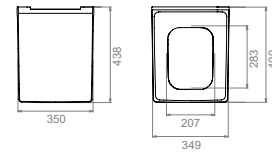

Mona, Quick Release, Soft Close, Seat Cover

SC00601S50003022

Features

- Duroplast
- Easy Take Off
- Quick Release