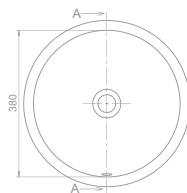

	9	9
	43x56x9	45x45x24
	40"HC Cont. : 80 100x100x195	40"HC Cont. : 60 114x114x250
	Truck : 80 100x100x195	Truck : 60 114x114x250

A-A KESİTİ

Turkuaz® CeraStyle®

CONCEALED CISTERN

- DAMP AND NOISE ISOLATION
- ONE PIECE BODY, EASY AND QUICK INSTALLATIONS
- QUICK AND SILENCE FILL VALVE
- IMPACT AND COLD RESIST ONE PIECE HDPE BODY
- HIGH DURABILITY FRAME
- DUAL FUNCTION 3/6 LT, ADJUSTABLE INTERNAL MECHANISM