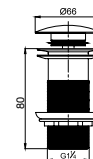

Circle Pop-up Waste for Washbasin

BD05805010211711