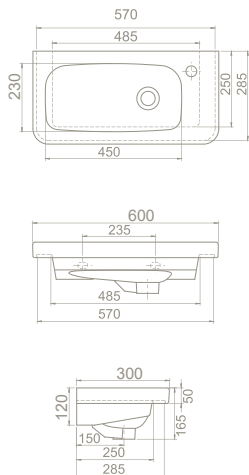

60x30 cm

VB004H52U00
033000-u
Basin, Noura

Fixing **Not included**
Bowl **Left**
Installation **Vanity Basins/
Wall Hang**
*please remove "-U"
to cancel the faucet hole*

60x48 cm

WB004H92U00
079600-u
Basin, Noura

Fixing **Not included**
Bowl **Center**
Installation **Pedestal/Wall Hang**
*please remove "-U"
to cancel the faucet hole*

Features

Colours

- **VB004H52U04**
  033000-97
  white matte
- **VB004H52U07**
  033008-97
  cappuccino matte
- **VB004H52U05**
  033007-97
  black matte
- **VB004H52U13**
  03300A-97
  gray matte

- **WB004H92U04**
  079600-97
- **WB004H92U07**
  079608-97
- **WB004H92U05**
  079607-97
- **WB004H92U13**
  07960A-97

	54x27	
	10	16
	18x62x32	19x62x51
	40"HC Cont. : 56 100x120x242	40"HC Cont. : 40 100x120x240
	Truck : 56 100x120x256	Truck : 40 100x120x240