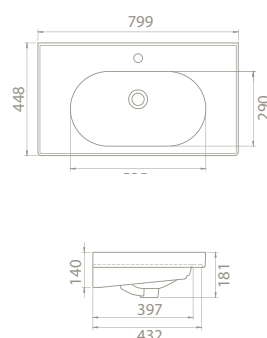

60x45 cm

VB042H82U00
043100-u
Basin, Arya

Installation
Vanity / Wall hang Basin
please remove "-U"
to cancel the faucet hole

- **VB042H82U04**
  043100-97
- **VB042H82U07**
  043108-97
- **VB042H82U05**
  043109-97
- **VB042H82U13**
  043109-97

	116x42	95x42,5	75x42,5	55,5x42,5
	28	25	20	15
	20x122x48	19x102x49	20x82x49	20x62x49
	40"HC Cont. : 24 120x120x252	40"HC Cont. : 24 103x103x252	40"HC Cont. : 28 83x120x249	40"HC Cont. : 48 100x120x251
	Truck : 24 120x120x252	Truck : 24 103x103x252	Truck : 28 83x120x249	Truck : 48 100x120x251