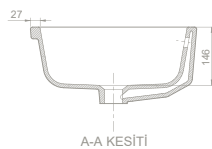

Ø 38 cm

UB065D22W00

070600

Under Counter Basin, Suit

Features

Installation

Under Counter Basin
Wall Hang Basin/Half Pedestal

depth: 14,6 cm

9

45x45x24

40"HC Cont. : 60
114x114x250

Truck : 60
114x114x250