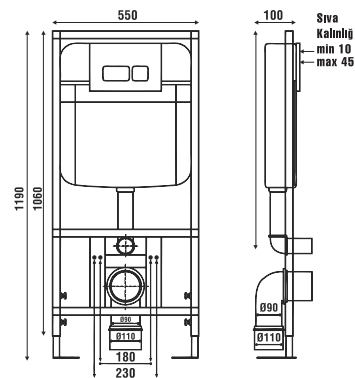

PRODUCT DIMENSIONS