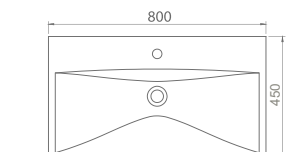

PRODUCTS

* Double Bowl

120x45 cm

VB032B52T00

032500-u
Basin, Elite

Features

Installation
Vanity / Wall hang Basin

*please remove "-U"
to cancel the faucet hole*

Colours

VB032B52T04

032500-97
white matte

VB032B52T07

032508-97
cappuccino matte

VB032B52T05

032507-97
black matte

VB032B52T13

03250A-97
gray matte

100x45 cm

VB032A02U00

032400-u
Basin, Elite

Installation
Vanity / Wall hang Basin

*please remove "-U"
to cancel the faucet hole*

VB032A02U04

032400-97

VB032A02U07

032408-97

VB032A02U05

032407-97

VB032A02U13

03240A-97

90x45 cm

VB032N82U00

032300-u
Basin, Elite

Installation
Vanity / Wall hang Basin

*please remove "-U"
to cancel the faucet hole*

80x45 cm

VB032M22U00

032200-u
Basin, Elite

Installation
Vanity / Wall hang Basin

*please remove "-U"
to cancel the faucet hole*

VB032M22U04

032200-97

VB032M22U07

032208-97

VB032M22U05

032207-97

VB032M22U13

03220A-97

116x42

29

20x122x49

40"HC Cont. : 24
120x120x210

Truck : 24
120x120x210

94x42

23

19x102x49

40"HC Cont. : 24
103x103x246

Truck : 24
103x103x246

84,7x42,2

20

19x92x49

40"HC Cont. : 28
100x110x248

Truck : 28
100x110x248

76,2x42,5

18

20x82x48

40"HC Cont. : 28
83x120x245

Truck : 28
83x120x245