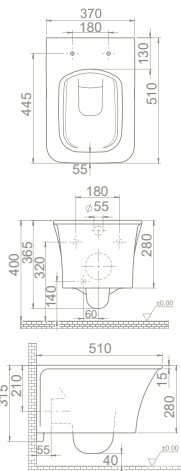

HC01706PC05
019707-S-97

HC01706PH05
019707-D-97

HC01706PC13
01970A-S-97

HC01706PH13
01970A-D-97

25

39x54x40

40"HC Cont. : 25
93x114x246

Truck : 31
114x114x246

40"HC Cont. : 25
93x114x246

Truck : 31
114x114x249

Wall Hang Toilet ibiza Rimless
With Integrated Bidet Faucet

Cold water connection
HC00106PC00
018900 - S

Cold / Hot Water connection
HC00106PH00
018900 - D