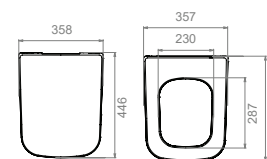

Features

- Duroplast
- Easy Take Off
- Hinges Stainless Steel