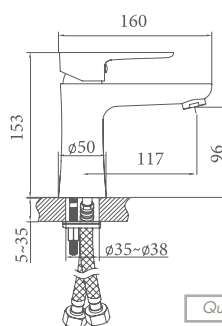

Basin Mixer WM00205010000021 9FA111W99N10

- 35 mm ceramic cartridge with adjustable temperature Flow Rate Limitation
- %50 less water consumption
- Easy installation
- 5 Year guarantee