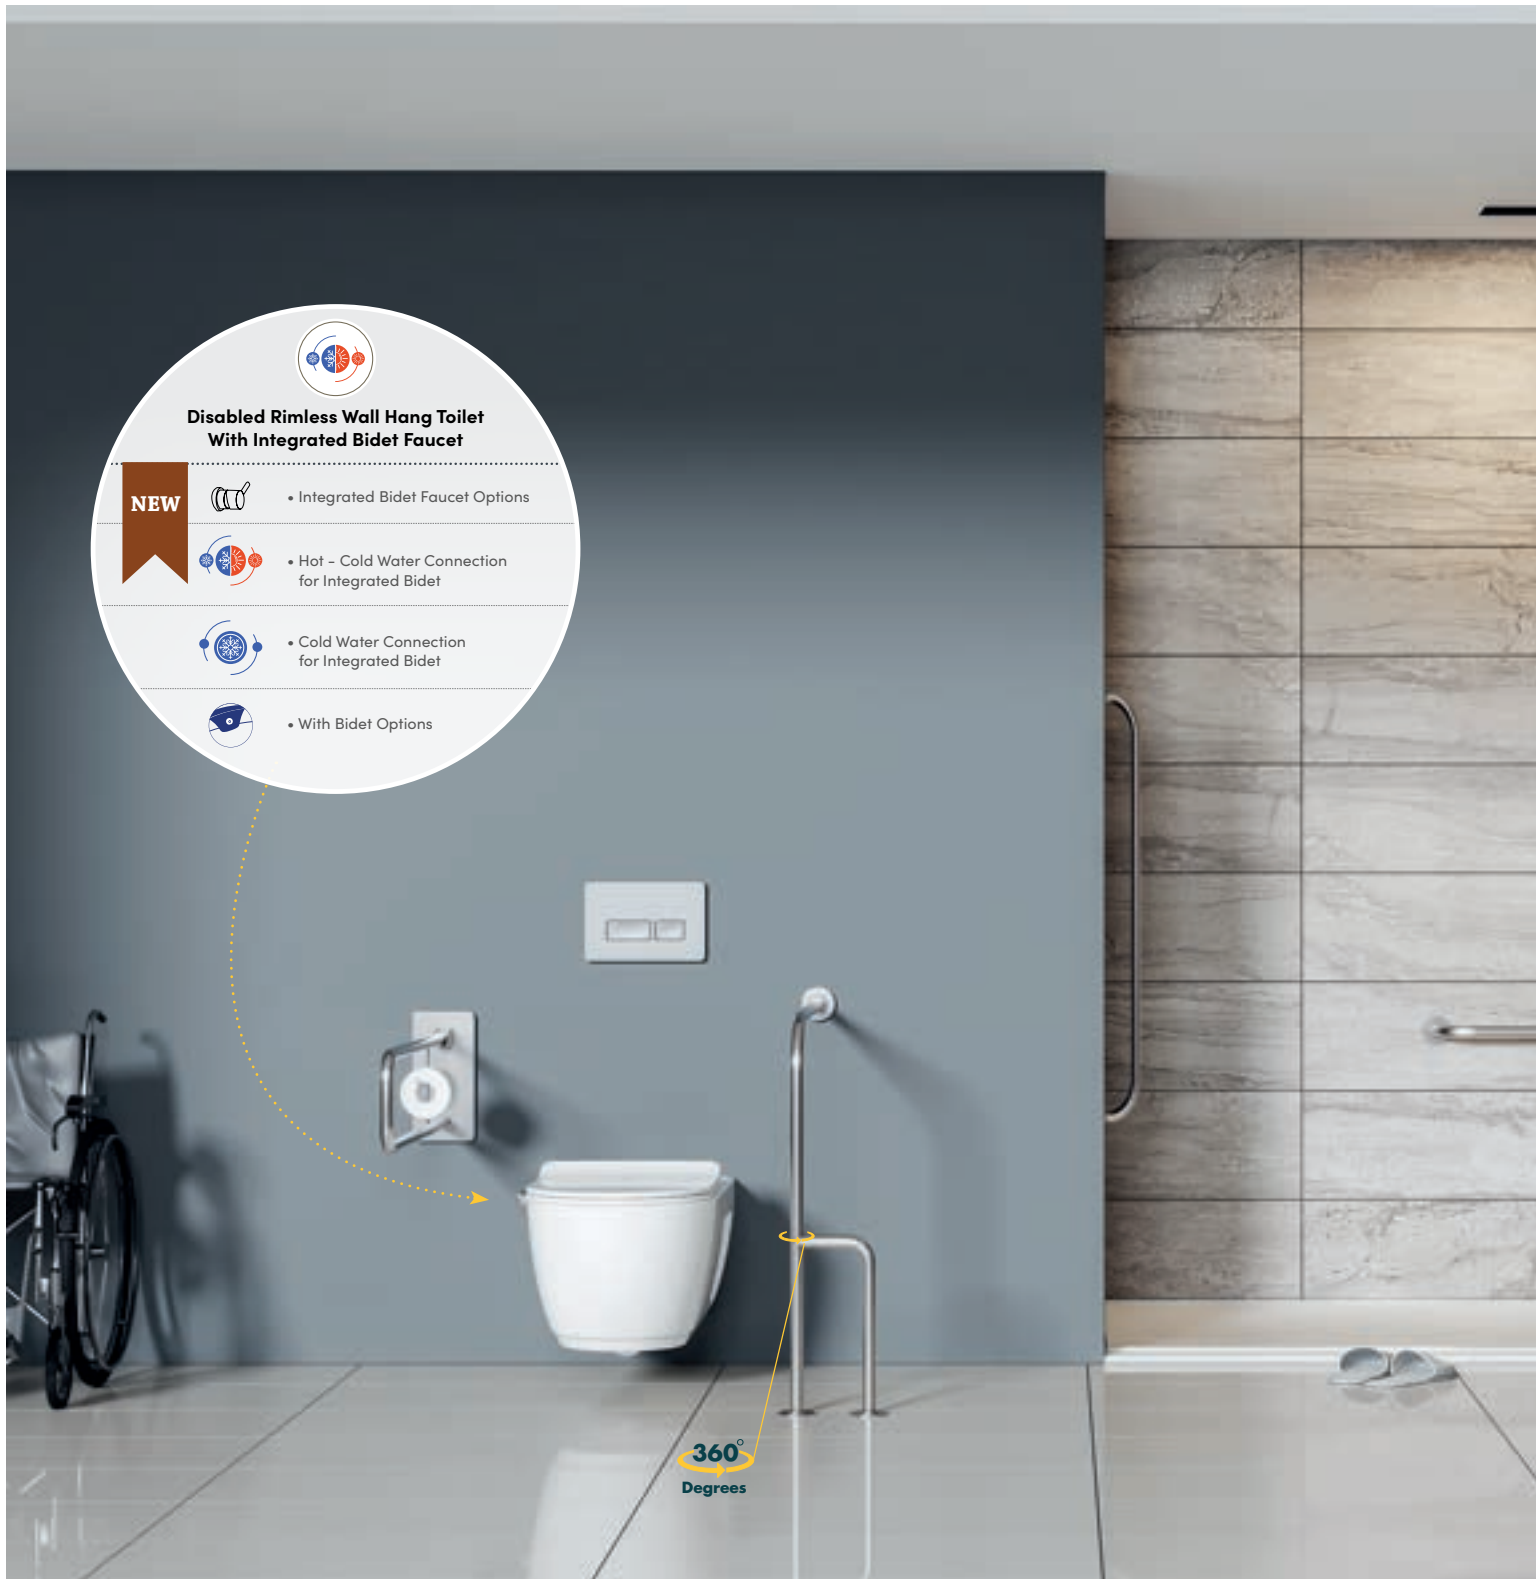

Grab Bar 90 cm

Hinged Grab Bar With Roll Holder

Hinged Grab Bar

Cerastyle encourages an unimpeded life in every aspect.

This approach finds its place in the bathrooms as well. The set was designed to provide maximum comfort for the disabled in the bathrooms. The set helps the disabled to move more easily in the bathroom. Special holding areas and shapes are prominent features of the set.

Towel Holder 50 cm

Towel Holder 60 cm

Wall to Floor Grab Bar

Hinged Grab Bar With Roll Holder

Hinged Grab Bar

Corner Grab Bar

L Type Grab Bar - Right Wall

L Type Grab Bar - Left Wall

disabled and metal accessories

This serie of closet and Basin is designed for disabled for their easy use and comfort in their bathroom.

**Disabled Rimless Wall Hang Toilet
With Integrated Bidet Faucet**

NEW

- Integrated Bidet Faucet Options
- Hot - Cold Water Connection for Integrated Bidet
- Cold Water Connection for Integrated Bidet
- With Bidet Options

360°
Degrees

NEW

“ The product group now offers more comfort with 60x50 cm sink and toilet seat options added into the set ”