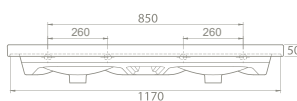

PRODUCTS

* Double Bowl

120x45 cm

VB032B52T00

032500-u
Basin, Elite

Features

Installation
Vanity / Wall hang Basin

*please remove "-U"
to cancel the faucet hole*

Colours

VB032B52T04

032500-97
white matte

VB032B52T07

032508-97
cappuccino matte

VB032B52T05

032507-97
black matte

VB032B52T13

03250A-97
gray matte

100x45 cm

VB032A02U00

032400-u
Basin, Elite

Installation
Vanity / Wall hang Basin

*please remove "-U"
to cancel the faucet hole*

VB032A02U04

032400-97

VB032A02U07

032408-97

VB032A02U05

032407-97

VB032A02U13

03240A-97

90x45 cm

VB032N82U00

032300-u
Basin, Elite

Installation
Vanity / Wall hang Basin

*please remove "-U"
to cancel the faucet hole*

80x45 cm

VB032M22U00

032200-u
Basin, Elite

Installation
Vanity / Wall hang Basin

*please remove "-U"
to cancel the faucet hole*

VB032M22U04

032200-97

VB032M22U07

032208-97

VB032M22U05

032207-97

VB032M22U13

03220A-97

116x42

29

20x122x49

40"HC Cont. : 24
120x120x210

Truck : 24
120x120x210

94x42

23

19x102x49

40"HC Cont. : 24
103x103x246

Truck : 24
103x103x246

84,7x42,2

20

19x92x49

40"HC Cont. : 28
100x110x248

Truck : 28
100x110x248

76,2x42,5

18

20x82x48

40"HC Cont. : 28
83x120x245

Truck : 28
83x120x245