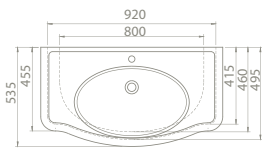

Installation
Vanity / Wall hang Basin
please remove "-U"
to cancel the faucet hole

Pedestal

PD028100000
006100
Basin, 1837

Features

	90x49,5	71x49,5	51x49,5	
	29	25	19	10
	31x101x58	29x82x58	30x61x58	20x70x27
	40"HC Cont. : 16 100x120x244	40"HC Cont. : 16 85x110x246	40"HC Cont. : 24 100x120x246	40"HC Cont. : 63 110x110x122
	Truck : 16 100x120x244	Truck : 16 85x110x246	Truck : 24 100x120x246	Truck : 63 110x110x122