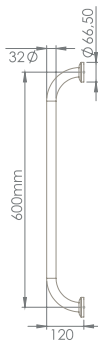

Wall to Floor Grab Bar
AD05806021100001

Angled Grab Bar
AD05806031100001

Grab Bar 30 cm
AD05806041100001

Grab Bar 60cm
AD05806051100001

Grab Bar 90 cm
AD05806061100001

This serie of closet and Basin is designed for disabled for their easy use and comfort in their bathroom.