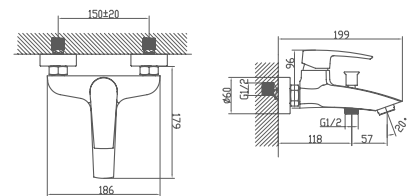

Bathroom Mixer

9FA123B99N10

- 35 mm ceramic cartridge with adjustable temperature Flow Rate Limitation
- User friendly faucet knob with 20° degree moving angle
- %50 less water consumption
- 1/2" Shower Hose Connection
- Easy installation
- 5 Year guarantee