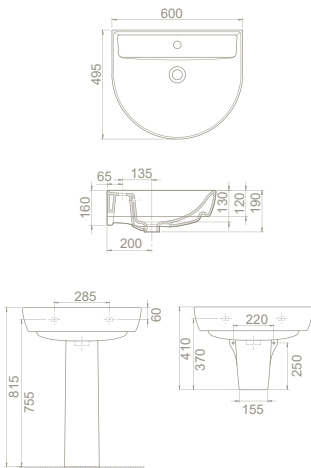

60x50 cm

WB005I12U00

007800-u
Basin, Bella

Fixing **Not included**

Bowl **Center**

Installation **Pedestal/Wall Hang**

please remove "-U" to cancel the faucet hole

55x45 cm

WB005G72U00

003300-u
Basin, Bella

Fixing **Not included**

Bowl **Center**

Installation **Pedestal/Wall Hang**

please remove "-U" to cancel the faucet hole

50x40 cm

WB005F62U00

003200-u
Basin, Bella

Fixing **Not included**

Bowl **Center**

Installation **Pedestal/Wall Hang**

please remove "-U" to cancel the faucet hole

45x35 cm

WB005E12U00

003100-u
Basin, Bella

Fixing **Not included**

Bowl **Center**

Installation **Pedestal/Wall Hang**

please remove "-U" to cancel the faucet hole

Features

18

21x62x54

40"HC Cont. : 34
114x114x250

Truck : 34
114x114x250

14

20x57x48

40"HC Cont. : 60
100x100x251

Truck : 60
100x100x251

12

21x52x44

40"HC Cont. : 64
100x100x251

Truck : 64
100x100x251

10

20x46x39

40"HC Cont. : 72
108x108x245

Truck : 72
108x108x245