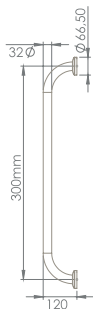

Grab Bars Shiny Chrome

Angled Grab Bar
AD05806031100001

This serie of closet and Basin is designed for disabled for their easy use and comfort in their bathroom.

cerastyle.com