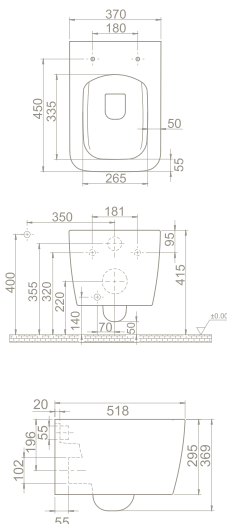

Wall Hang Toilet,
Hera Rimless

HC01706PN00
019700-w

HC01706PB00
019700

Rimless System

Installation **Hidden Fixation**

Flushing **4 - 6 L**

Shape **Square**

Fixing **included**

HC01706PN04
019700-w-97
white matte

HC01706PN07
019708-w-97
cappuccino matte

HC01706PN05
019707-w-97
black matte

HC01706PN13
01970A-w-97
gray matte

25

39x54x40

40"HC Cont. : 25
93x114x246

Truck : 31
114x114x246