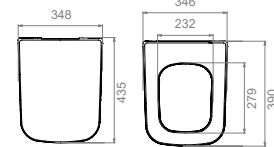

Noura Slim Quick Release, Soft Close, Seat Cover

SC00401S50002812

Features

- Duroplast
- Easy Take Off
- Hinges Stainless Steel