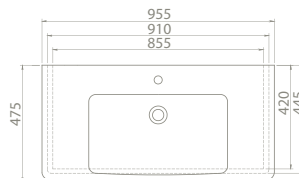

PRODUCTS

125x48 cm

VB067C32U00

068500-u
Basin, Porto D

Features

Installation
Vanity / Wall hang Basin
please remove "-U"
to cancel the faucet hole

Colours

- **VB067C32U04**
  068500-97
  white matte
- **VB067C32U07**
  068508-97
  cappuccino matte
- **VB067C32U05**
  068507-97
  black matte
- **VB067C32U13**
  06850A-97
  gray matte

105x48 cm

VB067A92U00

068600-u
Basin, Porto D

Installation
Vanity / Wall hang Basin
please remove "-U"
to cancel the faucet hole

- **VB067A92U04**
  068600-97
- **VB067A92U07**
  068608-97
- **VB067A92U05**
  068607-97
- **VB067A92U13**
  06860A-97

95x48 cm

VB067O72U00

068400-u
Basin, Porto D

Installation
Vanity / Wall hang Basin
please remove "-U"
to cancel the faucet hole

- **VB067O72U04**
  068400-97
- **VB067O72U07**
  068408-97
- **VB067O72U05**
  068407-97
- **VB067O72U13**
  06840A-97

85x48 cm

VB067N62U00

068300-u
Basin, Porto D

Installation
Vanity / Wall hang Basin
please remove "-U"
to cancel the faucet hole

- **VB067N62U04**
  068300-97
- **VB067N62U07**
  068308-97
- **VB067N62U05**
  068307-97
- **VB067N62U13**
  06830A-97

115x42,2

29

19x130x53

40"HC Cont. : 20
108x128x236

Truck : 20
108x128x236

99,5x43,5

26

19x109x53

40"HC Cont. : 20
110x110x236

Truck : 20
110x110x236

85,5x42

21

20x97x50

40"HC Cont. : 28
100x120x254

Truck : 28
100x120x264

75,5x42

19

19x87x52

40"HC Cont. : 28
100x110x241

Truck : 28
100x110x241