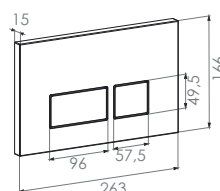

cerastyle.com

PRODUCT DIMENSIONS

Turkuaz® CeraStyle®

TOILET
SEATS

HARMONY OF PURENESS AND QUALITY

Hygienic and easy cleaning

Customized thickness

Soft closing - noise free