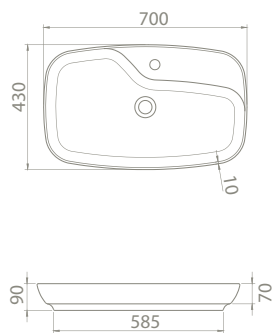

70x42 cm

OC061T01U00
Over Counter Basin, Nova

Installation
Over Counter Basin
please remove "-U"
to cancel the faucet hole

- **OC061T01U04**
  white matte
- **OC061T01U07**
  cappuccino matte
- **OC061T01U05**
  black matte
- **OC061T01U13**
  gray matte

16
44x71x16
40"HC Cont. : 60
114x114x248
Truck : 60
114x114x248