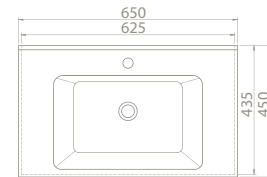

65x45 cm

VB048J32U00
067300-u
Basin, Arte

Installation
Vanity / Wall hang Basin
please remove "-U"
to cancel the faucet hole

	97x43,5	81,5x42,5	72,5x43,5	62x43
	21	19	16	14
	21x103x52	19x88x50	18x77x49	18x67x49
	40"HC Cont. : 24 103x103x242	40"HC Cont. : 28 93x110x252	40"HC Cont. : 40 114x114x244	40"HC Cont. : 46 105x120x256
	Truck : 24 103x103x263	Truck : 28 93x110x252	Truck : 40 114x114x256	Truck : 46 105x120x256