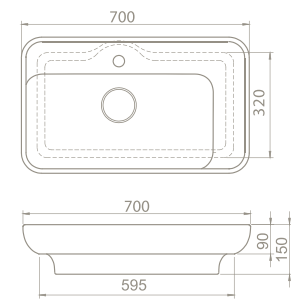

PRODUCTS

80x42 cm

OC019M11U00

072400-u
Over Counter Basin, Lal

Features

Ceramic Cap

Installation

Over Counter Basin

Included ceramic valve

please remove "-U"
to cancel the faucet hole

Colours

● **OC019M11U04**
072400-97
white matte

● **OC019M11U07**
072408-97
cappuccino matte

● **OC019M11U05**
072407-97
black matte

● **OC019M11U13**
07240A-97
gray matte

70x42 cm

OC019K21U00

072300-u
Over Counter Basin, Lal

Ceramic Cap

Installation

Over Counter Basin

Included ceramic valve

please remove "-U"
to cancel the faucet hole

● **OC019K21U04**
072300-97

● **OC019K21U07**
072308-97

● **OC019K21U05**
072307-97

● **OC019K21U13**
07230A-97

60x42 cm

OC019H71U00

072700-u
Over Counter Basin, Lal

Ceramic Cap

Installation

Over Counter Basin

Included ceramic valve

please remove "-U"
to cancel the faucet hole

● **OC019H71U04**
072700-97

● **OC019H71U07**
072708-97

● **OC019H71U05**
072707-97

● **OC019H71U13**
07270A-97

C60x46 cm

OC019H81U00

072200-u
Over Counter Basin, Lal

Ceramic Cap

Installation

Over Counter Basin

Included ceramic valve

please remove "-U"
to cancel the faucet hole

● **OC019H81U04**
072200-97

● **OC019H81U07**
072208-97

● **OC019H81U05**
072207-97

● **OC019H81U13**
07220A-97

18

44x82x18

40"HC Cont. : 32
83x120x241

Truck : 32
83x120x241

16

44x72x17

40"HC Cont. : 56
114x114x252

Truck : 56
114x114x252

13

44x61x17

40"HC Cont. : 56
103x103x248

Truck : 56
103x103x248

12

48x61x17

40"HC Cont. : 56
110x110x254

Truck : 56
110x110x254