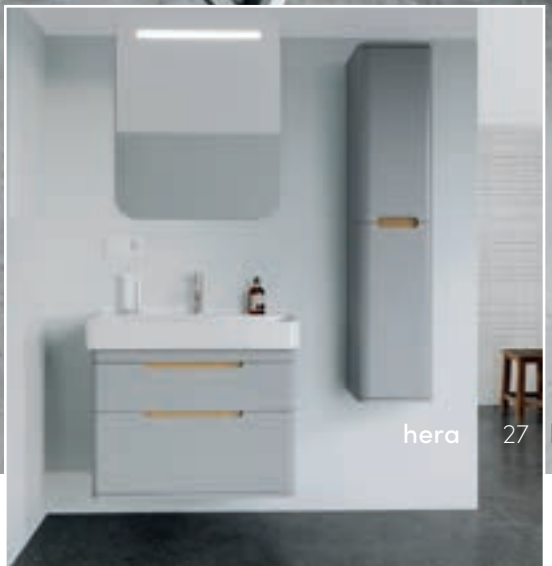

“Where Style and Function Converge:
Elegant Solutions with Hera Basins!”

cerastyle.com

ibiza

Rimless Wall Hang Toilet

Wall Hang Toilet Ibiza Rimless
With Integrated Bidet Faucet

121x51cm - Double Bowl

121x51cm