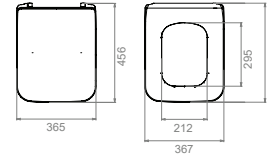

Features

- Duroplast
- Easy Take Off
- Hinges Stainless Steel

ibiza, Slim,
Quick Release,
Soft Close, Seat Cover

SC00101S50003012

Features

- Duroplast
- Easy Take Off
- Hinges Stainless Steel

Colours

SC00101S50403012
white matte

SC00101S50703012
cappuccino matte

SC00101S50503012
black matte

SC00101S51303012
gray matte