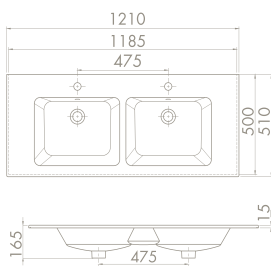

Truck : 20
103x103x238

88,5x49,5

14

20x94x56

40"HC Cont. : 24
100x110x242

Truck : 24
100x110x242

81x51 cm

TB001M82U00
050300-u
Basin, ibiza