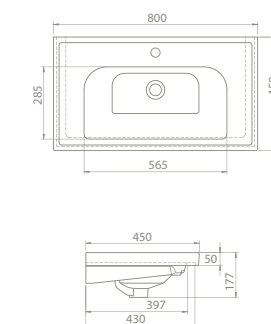

70x45 cm

VB015K42U00

031100-u
Basin, Frame

Installation
Vanity / Wall hang Basin

*please remove "-U"
to cancel the faucet hole*

- **VB015K42U04**
  031100-97
- **VB015K42U07**
  031108-97
- **VB015K42U05**
  031107-97
- **VB015K42U13**
  03110A-97

	94x42	84,7x42,2	76x42,5	65,5x42,5
	22	20	18	17
	19x101x49	20x92x49	19x81x49	20x72x50
	40"HC Cont. : 24 103x103x246	40"HC Cont. : 28 100x110x249	40"HC Cont. : 28 83x120x248	40"HC Cont. : 40 110x110x253
	Truck : 24 103x103x256	Truck : 28 100x110x259	Truck : 28 83x120x259	Truck : 40 110x110x264