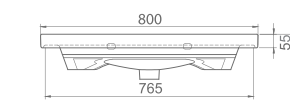

PRODUCTS

* Double Bowl

120x45 cm

VB032B52T00

032500-u
Basin, Elite

Features

Installation
Vanity / Wall hang Basin

*please remove "-U"
to cancel the faucet hole*

Colours

VB032B52T04

032500-97
white matte

VB032B52T07

032508-97
cappuccino matte

VB032B52T05

032507-97
black matte

VB032B52T13

03250A-97
gray matte

100x45 cm

VB032A02U00

032400-u
Basin, Elite

Installation
Vanity / Wall hang Basin

*please remove "-U"
to cancel the faucet hole*

VB032A02U04

032400-97

VB032A02U07

032408-97

VB032A02U05

032407-97

VB032A02U13

03240A-97

90x45 cm

VB032N82U00

032300-u
Basin, Elite

Installation
Vanity / Wall hang Basin

*please remove "-U"
to cancel the faucet hole*

80x45 cm

VB032M22U00

032200-u
Basin, Elite

Installation
Vanity / Wall hang Basin

*please remove "-U"
to cancel the faucet hole*

VB032M22U04

032200-97

VB032M22U07

032208-97

VB032M22U05

032207-97

VB032M22U13

03220A-97

116x42

29

20x122x49

40"HC Cont. : 24
120x120x210

Truck : 24
120x120x210

94x42

23

19x102x49

40"HC Cont. : 24
103x103x246

Truck : 24
103x103x246

84,7x42,2

20

19x92x49

40"HC Cont. : 28
100x110x248

Truck : 28
100x110x248

76,2x42,5

18

20x82x48

40"HC Cont. : 28
83x120x245

Truck : 28
83x120x245