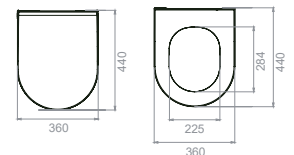

Features

- Duroplast
- Easy Take Off
- Plastic Sliding Hinge

Bella Slim Quick Release, Soft Close, Seat Cover

SC00501S50022931

Features

- Duroplast
- Easy Take Off
- Hinges Stainless Steel

Lila Double Flush Internal Mechanisms