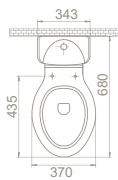

P-Type Without Bidet
WC01017PN00
028300-pw