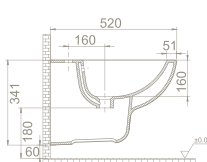

PRODUCTS

P-Type Without Bidet
WC01817PN00
028300-pw

P-Type With Bidet
WC01817PB00
028300-p

S-Type Without Bidet
WC01817SN00
028300-w

S-Type With Bidet
WC01817SB00
028300

HC01805PN00
018400-w

HC01805PB00
018400

BW018092U00
015200

BC01803FN00
029100-w

BC01803FB00
029100

Cistern, Ova
CS010010100
009300

Installation **Easy Fixation**

Flushing **3 - 4,5 L**

Fixing **included**

Standard Systsem

Installation **Easy Fixation**

Flushing **4 - 6 L**

Fixing **Not included**

Bidet **Top Hole**

Installation **Easy Fixation**

Fixing **Not included**

Standard Systsem

Bidet **Without / With**

Installation **Easy Fixation**

Flushing **4 - 6 L**

Fixing **included**

please remove "-W" for bidet hole

Features

33

37x86x42

40"HC Cont. : 15
85x110x247

Truck : 15
85x110x247

14

39x54x37

40"HC Cont. : 25
93x114x246

Truck : 31
114x114x234

17

39x54x37

40"HC Cont. : 36
114x114x233

Truck : 36
114x114x233

24

38x56x42

40"HC Cont. : 20
114x114x256

Truck : 20
114x114x256

P-Type Without Bidet
WC01017PN00
028300-pw

S-Type Without Bidet
WC01817SN00
028300-w