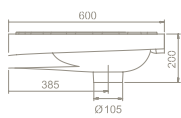

50x60 cm

SQ002P60500
004400
Squatting Pan, City

50x60 cm

SQ058P60500
004500
Squatting Pan

Urinal

UR00200FP00
005800
City

Separator

US002000100
005900
City

UR00200FP00

Urinal
005800-p
Horizontal inlet
Horizontal outlet

UR00200FU00

Urinal
005800-pu
Vertical inlet
Horizontal outlet

19

40"HC Cont. : 49
100x120x235

Truck : 49
100x120x235

20

40"HC Cont. : 49
100x120x235

Truck : 49
100x120x235

11

34x57x28

40"HC Cont. : 48
100x120x240

Truck : 48
100x120x240

8

14x68x38

40"HC Cont. : 72
108x108x239

Truck : 72
108x108x239