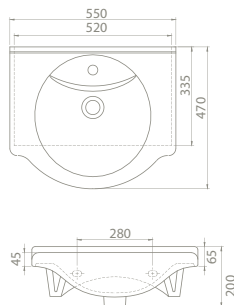

45x43 cm

VB047E32U00

066200-u
Basin, Nil

Features

Installation
Vanity / Wall hang Basin

*please remove "-U"
to cancel the faucet hole*

Installation
Vanity / Wall hang Basin

*please remove "-U"
to cancel the faucet hole*

Installation
Vanity / Wall hang Basin

*please remove "-U"
to cancel the faucet hole*

	61,5x33	51,5x33	41,5x30
	16	13	11
	22x66x53	22x57x51	21x47x47
	40"HC Cont. : 34 110x110x248	40"HC Cont. : 44 114x114x240	40"HC Cont. : 60 114x114x249
	Truck : 34 110x110x248	Truck : 44 114x114x240	Truck : 60 114x114x249