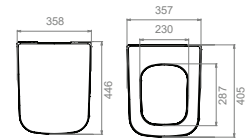

Features

- **Duroplast**
- **Easy Take Off**
- **Hinges Stainless Steel**

- **SC00301S60402931**
  white matte
- **SC00301S60702931**
  cappuccino matte
- **SC00301S60502931**
  black matte
- **SC00301S61302931**
  gray matte

Duru Quick Release, Soft Close, Seat Cover
SC00302P40002931