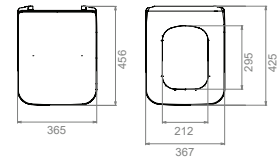

Truck : 36
114x114x210

ibiza, Slim,
Quick Release,
Soft Close, Seat Cover

SC00101S50002931

Features

- Duroplast
- Easy Take Off
- Hinges Stainless Steel

ibiza, Slim,
Quick Release,
Soft Close, Seat Cover

SC00101S50003012