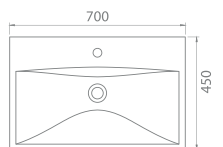

60x45 cm

VB032H82U00
032000-u
Basin, Elite

Installation
Vanity / Wall hang Basin
please remove "-U"
to cancel the faucet hole

- **VB032H82U04**
  032000-97
- **VB032H82U07**
  032008-97
- **VB032H82U05**
  032007-97
- **VB032H82U13**
  03200A-97

	65,5x42,5	55,5x42,5
	16	16
	20x71x50	20x62x49
	40"HC Cont. : 40 114x114x250	40"HC Cont. : 48 100x120x246
	Truck : 40 114x114x250	Truck : 48 100x120x246