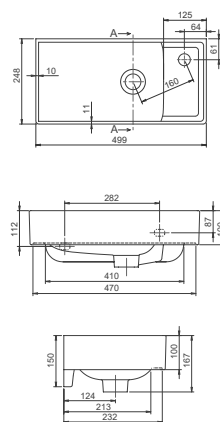

Features

Installation
Vanity / Wall hang Basin
please remove "-U"
to cancel the faucet hole

Installation
Vanity / Wall hang Basin
please remove "-U"
to cancel the faucet hole

Installation
Vanity / Wall hang Basin
please remove "-U"
to cancel the faucet hole

Installation
Vanity / Wall hang Basin
please remove "-U"
to cancel the faucet hole

Colours

- **WB012T92U04**
  white matte
- **WB012T92U07**
  cappuccino matte
- **WB012T92U05**
  black matte
- **WB012T92U13**
  gray matte

- **WB012T82U04**
- **WB012T82U07**
- **WB012T82U05**
- **WB012T82U13**

- **WB012F22R04**
- **WB012F22R07**
- **WB012F22R05**
- **WB012F22R13**

- **WB012F22L04**
- **WB012F22L07**
- **WB012F22L05**
- **WB012F22L13**

max	46,5x28
KG	10
	18x51x32
	40"HC Cont. : 84 110x110x235
	Truck : 84 110x110x245

	36,5x28
	8
	17x41x32
	40"HC Cont. : 84 100x100x235
	Truck : 84 100x100x235

	46,5x23
	8
	17x51x26
	40"HC Cont. : 100 110x110x248
	Truck : 100 110x110x248