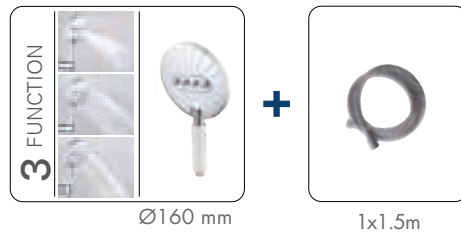

Packing Details

Technical Drawing