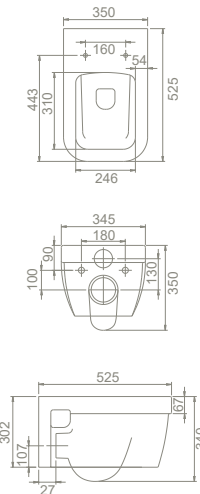

new version

HC00406PN00
019900-w

HC00406PB00
019900

Features

- Rimless System
- Bidet *Without / With*
- Installation *Easy Fixation*
- Flushing *4 - 6 L*
- Shape *Square*
- Fixing *Not Included*

Colours

- HC00406PN04
  019900-w-97
  white matte
- HC00406PN07
  019908-w-97
  cappuccino matte
- HC00406PN05
  019907-w-97
  black matte
- HC00406PN13
  01990A-w-97
  gray matte

	29	21
	37x56x38	37x56x41
	40"HC Cont. : 25 93x114x246	40"HC Cont. : 30 114x114x219
	Truck : 31 114x114x239	Truck : 30 114x114x219