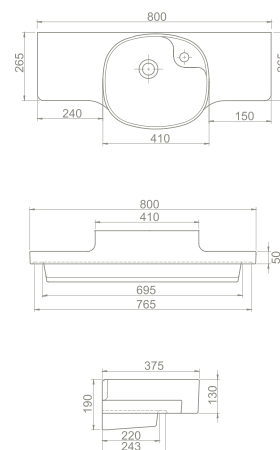

95x23	95x23	75x23	56x17
	20	20	17	13
	22*102*40	22*102*40	21*82*40	21*67*35
	40"HC Cont. : 27 100*120*215	40"HC Cont. : 27 100*120*215	40"HC Cont. : 32 83*120*215	40"HC Cont. : 52 110*110*250
	Truck : 27 100*120*215	Truck : 27 100*120*215	Truck : 32 83*120*215	Truck : 52 110*110*250