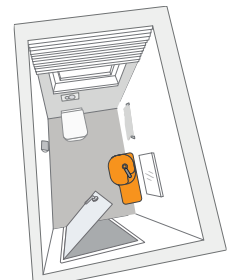

65x32x20,5 cm

VB069S51U00

043700-u
Basin, Harmony

Installation
Vanity / Wall hang Basin

please remove "-U"
to cancel the faucet hole

Left - Bowl