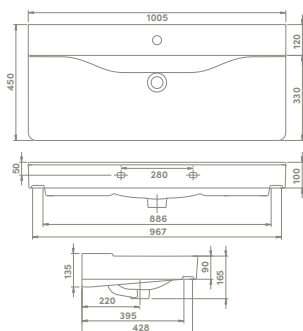

Colours

- **VB012A32U04**
  069600-97
  white matte
- **VB012A32U07**
  069608-97
  cappuccino matte
- **VB012A32U05**
  069607-97
  black matte
- **VB012A32U13**
  06960A-97
  gray matte

42x94

24

19x101x48

40"HC Cont. : 24
103x103x248

Truck : 24
103x103x248