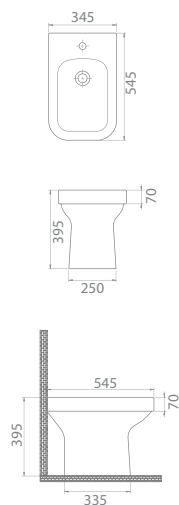

YB004072U00
015400

Bidet *Top Hole/ With*
Installation *Hidden*
Fixation
Fixing *included*

	21
	37x56x41
	40"HC Cont. : 30 114x114x219
	Truck : 30 114x114x219