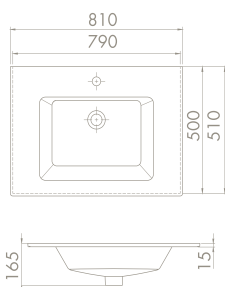

61x51 cm

TB001I62U00
050100-u
Basin, ibiza

Installation
Vanity Basin
please remove "-U"
to cancel the faucet hole

	78,5x49,5	68,5x49,5	58x49,5
	12	11	11
	19x85x56	19x75x55	19x65x56
	40"HC Cont. : 24 83x120x238	40"HC Cont. : 32 110x110x235	40"HC Cont. : 40 105x120x236
	Truck : 24 83x120x238	Truck : 32 110x110x235	Truck : 40 105x120x236