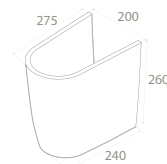

40"HC Cont. : 64
 108x108x245

40"HC Cont. : 160
 114x114x242

Truck : 28
 108x108x241

Truck : 64
 108x108x245

Truck : 160
 114x114x242

Kids Single Flush Internal Mechanisms

IM03001020110031

Features