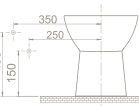

40"HC Cont. : 30
114x114x252

40"HC Cont. : 25
93x114x246

Truck : 15
80x120x229

Truck : 30
114x114x252

Truck : 31
110x110x225

60x50 cm

WB005I12U00

007800-u
Basin, Bella