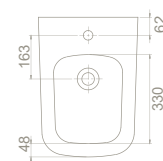

38x53x42

40"HC Cont. : 20
114x114x256

Truck : 20
114x114x256

23

38x53x42

40"HC Cont. : 20
114x114x224

Truck : 20
114x114x266

PRODUCTS