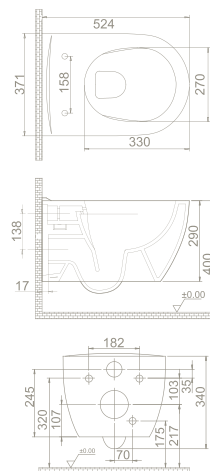

40"HC Cont. : 25
93x114x246

40"HC Cont. : 25
93x114x246

40"HC Cont. : 25
93x114x246

40"HC Cont. : 36
114x114x241

Truck : 31
114x114x246

Truck : 31
114x114x246

Truck : 31
114x114x246

Truck : 36
114x114x241