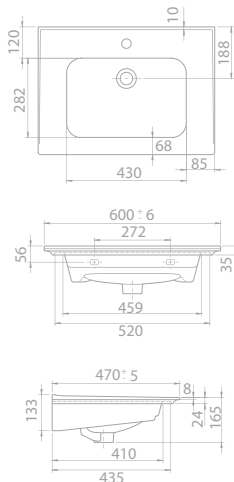

60x47 cm

VB041H92U00
042000-u
Basin, Blue

Features

Installation
Vanity / Wall hang Basin

please remove "-U"
to cancel the faucet hole

Colours

- **VB041H92U04**
  042000-97
  white matte
- **VB041H92U07**
  042008-97
  cappuccino matte
- **VB041H92U05**
  042007-97
  black matte
- **VB041H92U13**
  04200A-97
  gray matte

52x43

14

21x63x53

40"HC Cont. : 34
103x103x246

Truck : 34
103x103x246