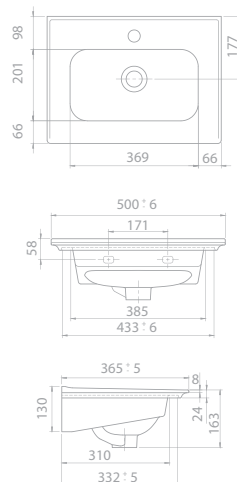

50x36 cm

VB041F42U00
041900-u
Basin, Blue

Installation
Vanity / Wall hang Basin

please remove "-U"
to cancel the faucet hole

VB041F42U04
041900-97

VB041F42U07
041908-97

VB041F42U05
041907-97

VB041F42U13
04190A-97

42,6x32,6

9

20x53x40

40"HC Cont. : 40
100x100x234

Truck : 40
100x100x254