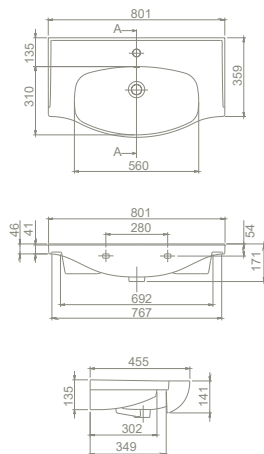

100x46,5 cm

VB018A32U00
082600-u
Basin, Lila

80x46,5 cm

VB018M22U00
082400-u
Basin, Lila

Features

Fixing **Not included**
Bowl **Center**
Installation **Vanity/Wall Hang**
please remove "-U"
to cancel the faucet hole

Fixing **Not included**
Bowl **Center**
Installation **Vanity/Wall Hang**
please remove "-U"
to cancel the faucet hole

	96x33,5	75x33,5
	25	19
	19x102x51	19x82x49
	40"HC Cont. : 24 103x103x240	40"HC Cont. : 28 83x120x247
	Truck : 24 103x103x240	Truck : 28 83x120x246