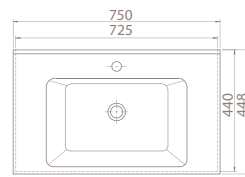

65x45 cm

VB048J32U00
067300-u
Basin, Arte

Installation
Vanity / Wall hang Basin
please remove "-U"
to cancel the faucet hole

	97x43,5	81,5x42,5	72,5x43,5	62x43
	21	19	16	14
	21x103x52	19x88x50	18x77x49	18x67x49
	40"HC Cont. : 24 103x103x242	40"HC Cont. : 28 93x110x252	40"HC Cont. : 40 114x114x244	40"HC Cont. : 46 105x120x256
	Truck : 24 103x103x263	Truck : 28 93x110x252	Truck : 40 114x114x256	Truck : 46 105x120x256