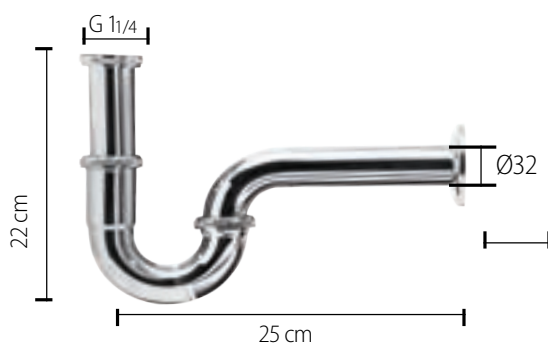

Basin Siphon 25 cm

BS05805000001911
9SP0011000