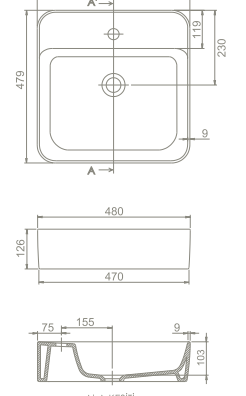

48x48 cm

OC017F01U00
078300-u
Basin, Hera

Installation
Over Counter Basin
please remove "-U"
to cancel the faucet hole

- **OC017F01U04**
  078300-u-97
- **OC017F01U07**
  078308-u-97
- **OC017F01U05**
  078307-u-97
- **OC017F01U13**
  07830A-u-97

11	50x50x15
40"HC Cont. : 76 114x114x250	40"HC Cont. : 76 114x114x250
Truck : 76 114x114x250	Truck : 76 114x114x250