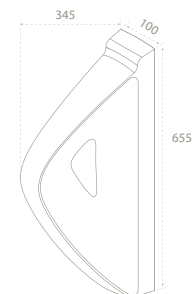

Separator, City

US002000100

005900

Height **65,5 cm**
Installation **Easy Fixation**
Fixing **included**

9

43x56x9

40"HC Cont. : 80
100x100x195

Truck : 80
100x100x195

11

34x57x28

40"HC Cont. : 48
100x120x240

Truck : 48
100x120x240

8

14x68x38

40"HC Cont. : 72
110x110x239

Truck : 72
110x110x239