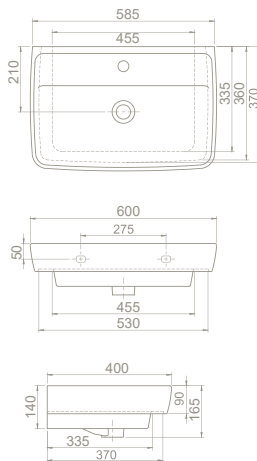

15

19x61x45

40"HC Cont. : 54
100x120x255

Truck : 54
100x120x255