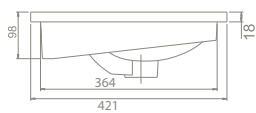

Features

Installation
Vanity / Wall hang Basin

please remove "-U"
to cancel the faucet hole

40,3x22,5

5

16x45x27

40"HC Cont. : 120
100x100x252

Truck : 120
100x100x252