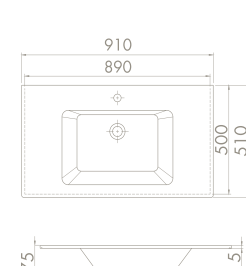

Truck : 20
103x103x238

88,5x49,5

14

20x94x56

40"HC Cont. : 24
100x110x242

Truck : 24
100x110x242

81x51 cm

TB001M82U00
050300-u
Basin, ibiza