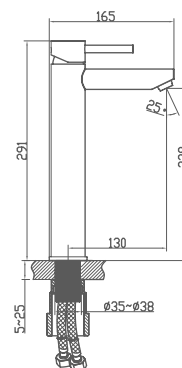

- 35 mm ceramic cartridge with adjustable temperature Flow Rate Limitation
- User friendly faucet knob with 25° degree moving angle
- Easy installation
- 5 Year guarantee