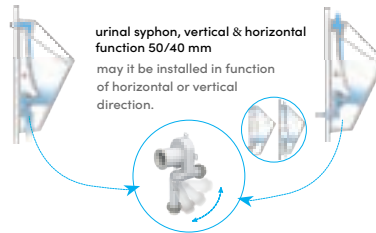

50x60 cm

SQ002P60500
004400
Squatting Pan, City

50x60 cm

SQ058P60500
004500
Squatting Pan

Urinal

UR00200FP00
005800
City

Separator

US002000100
005900
City

UR00200FP00

Urinal
005800-p
Horizontal inlet
Horizontal outlet

UR00200FU00

Urinal
005800-pu
Vertical inlet
Horizontal outlet