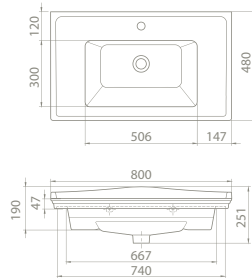

65x48 cm

VB008J62U00
036100-u
Basin, Kapadokya

Features

Installation
Vanity / Wall hang Basin
please remove "-U"
to cancel the faucet hole

Installation
Vanity / Wall hang Basin
please remove "-U"
to cancel the faucet hole

Installation
Vanity / Wall hang Basin
please remove "-U"
to cancel the faucet hole

Colours

- **VB008A32U04**
  036500-97
  white matte
- **VB008A32U07**
  036508-97
  cappuccino matte
- **VB008A32U05**
  036507-97
  black matte
- **VB008A32U13**
  03650A-97
  gray matte

- **VB008M42U04**
  036300-97
- **VB008M42U07**
  036308-97
- **VB008M42U05**
  036307-97
- **VB008M42U13**
  03630A-97

- **VB008J62U04**
  036100-97
- **VB008J62U07**
  036108-97
- **VB008J62U05**
  036107-97
- **VB008J62U13**
  03610A-97

	92x44,3	77x44,3	58x44,3
	21	19	16
	28x102x52	28x81x56	26x65x52
	40"HC Cont. : 18 100x110x249	40"HC Cont. : 18 83x110x247	40"HC Cont. : 24 100x120x248
	Truck : 18 100x110x249	Truck : 18 83x110x247	Truck : 24 100x120x248