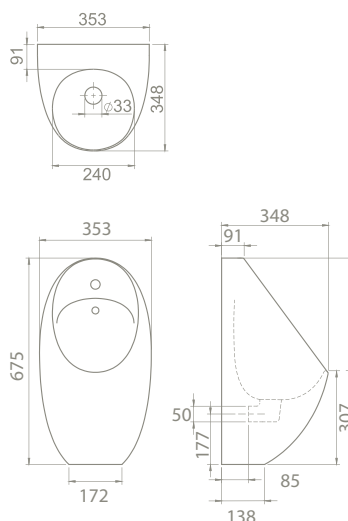

Photocell Urinal Tap

16000000145

Supplied with a urinal mounted

Sensor remote control

1600 000 0013

Water flow time and sensor detection distance setting with remote control

Sensor remote control is optional.

How to use?

When the user stops at the detection area before use, the urinal will automatically drain water for 2 seconds. After the user leaves, the urinal automatically ushes for about 6 seconds. However, the system is 1 min. when used continuously 2 times in this case, only 1 wash is done. If the urinal has not been used for 24 hours, the system will automatically turn off for 6 seconds, It will wash throughout.