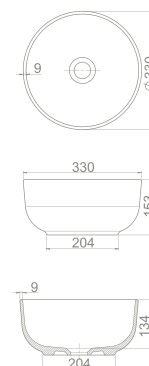

60x40 cm

OC007H61U00
077100-u
Basin, Aqua

Installation
Over Counter Basin
please remove "-U"
to cancel the faucet hole

42x27 cm

OC007D61U00
077000-u
Basin, Aqua

Installation
Over Counter Basin
please remove "-U"
to cancel the faucet hole

Ø33 cm

TB007S71W00
077600
Basin, Aqua

Installation
Over Counter Basin
Without Taphole

Features

Colours

- **OC007M01U04**
  077300-97
  white matte
- **OC007M01U07**
  077308-97
  cappuccino matte
- **OC007M01U05**
  077307-97
  black matte
- **OC007M01U13**
  07730A-97
  gray matte

- **OC007H61U04**
  077100-97
- **OC007H61U07**
  077108-97
- **OC007H61U05**
  077107-97
- **OC007H61U13**
  07710A-97

- **OC007D61U04**
  077000-97
- **OC007D61U07**
  077008-97
- **OC007D61U05**
  077007-97
- **OC007D61U13**
  07700A-97

- **TB007S71W04**
  077600-97
- **TB007S71W07**
  077608-97
- **TB007S71W05**
  077607-97
- **TB007S71W13**
  07760A-97

	17	12	8	4,5
	41x81x18	42x62x18	30x43x18	35x35x18
	40"HC Cont. : 28 83x120x241	40"HC Cont. : 52 103x103x248	40"HC Cont. : 91 90x105x250	40"HC Cont. : 114 103x103x244
	Truck : 28 83x120x259	Truck : 52 103x103x248	Truck : 91 90x105x250	Truck : 114 103x103x244