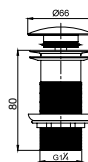

Circle Pop-up Waste for Washbasin

BD05805010211711