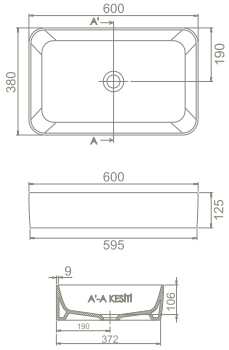

60x38 cm

OC017T61W00
078400
Basin, Hera

Installation
Over Counter Basin

- **OC017T61W04**
  078400-97
- **OC017T61W07**
  078408-97
- **OC017T61W05**
  078407-97
- **OC017T61W13**
  07840A-97

11	40x62x15
40"HC Cont. : 64 103x103x235	40"HC Cont. : 64 103x103x235
Truck : 64 103x103x235	Truck : 64 103x103x235