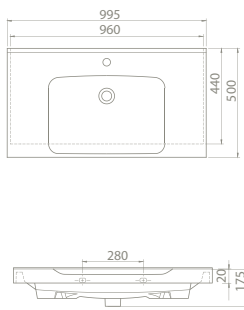

80x50 cm

VB027M52U00
090700-u
Basin, Anova

Installation
Vanity / Wall hang Basin
please remove "-U"
to cancel the faucet hole

65x50 cm

VB027J72U00
090600-u
Basin, Anova

Installation
Vanity / Wall hang Basin
please remove "-U"
to cancel the faucet hole

	95x44	76x44	61x44
	25	19	16
	20x101x54	20x82x54	18x65x51
	40"HC Cont. : 26 100x120x250	40"HC Cont. : 26 83x120x250	40"HC Cont. : 44 105x120x245
	Truck : 26 100x120x250	Truck : 26 83x120x250	Truck : 44 105x120x245