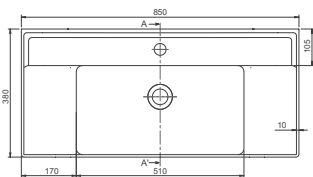

Truck : 44
110x110x245

56,5x28

14

17x61x32

40"HC Cont. : 56
80x120x249

Truck : 56
80x120x249

NEW 50x30 cm
WB012T92U00
Basin, Sharp

NEW 40x30 cm
WB012T82U00
Basin, Sharp