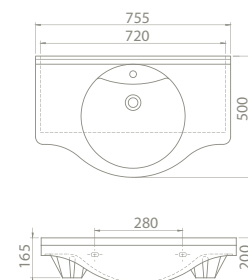

75x50 cm

VB047L42U00
066400-u
Basin, Nil

Installation
Vanity / Wall hang Basin
please remove "-U"
to cancel the faucet hole

	101x33	91x33	81,4x33	71x33
	23	21	20	18
	22x106x53	22x98x54	22x87x53	21x77x55
	40"HC Cont. : 22 110x110x246	40"HC Cont. : 22 100x120x250	40"HC Cont. : 22 93x110x248	40"HC Cont. : 26 83x120x252
	Truck : 22 110x110x246	Truck : 22 100x120x250	Truck : 22 93x110x248	Truck : 26 83x120x252