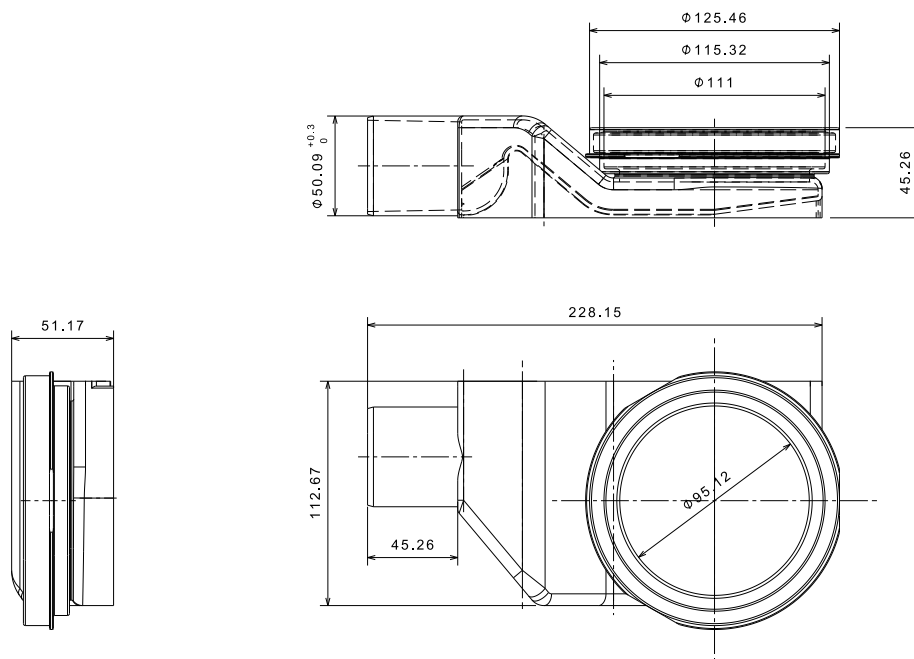

Šifra	Naziv slivnika	Težina	Dimenzija kutije
13701210	CONF "FRAMELESS LINE 300 BELO STAKLO"		650mmx170mmx130mm
13701211	CONF "FRAMELESS LINE 450 BELO STAKLO"		650mmx170mmx130mm
13701212	CONF "FRAMELESS LINE 550 BELO STAKLO"	2,455	650mmx170mmx130mm
13701213	CONF "FRAMELESS LINE 650 BELO STAKLO"	2,932	960mmx170mmx130mm
13701214	CONF "FRAMELESS LINE 750 BELO STAKLO"	3,062	960mmx170mmx130mm
13701215	CONF "FRAMELESS LINE 850 BELO STAKLO"	3,435	960mmx170mmx130mm
13701216	CONF "FRAMELESS LINE 950 BELO STAKLO"		1280mmx170mmx130mm
13701217	CONF "FRAMELESS LINE 1050 BELO STAKLO"		1280mmx170mmx130mm
13701218	CONF "FRAMELESS LINE 1150 BELO STAKLO"		1280mmx170mmx130mm

13701201	CONF "FRAMELESS LINE 300 CRNO STAKLO"		650mmx170mmx130mm
13701202	CONF "FRAMELESS LINE 450 CRNO STAKLO"		650mmx170mmx130mm
13701203	CONF "FRAMELESS LINE 550 CRNO STAKLO"	2,441	650mmx170mmx130mm
13701204	CONF "FRAMELESS LINE 650 CRNO STAKLO"	2,892	960mmx170mmx130mm
13701205	CONF "FRAMELESS LINE 750 CRNO STAKLO"	3,077	960mmx170mmx130mm
13701206	CONF "FRAMELESS LINE 850 CRNO STAKLO"	3,421	960mmx170mmx130mm
13701207	CONF "FRAMELESS LINE 950 CRNO STAKLO"		1280mmx170mmx130mm
13701208	CONF "FRAMELESS LINE 1050 CRNO STAKLO"		1280mmx170mmx130mm
13701209	CONF "FRAMELESS LINE 1150 CRNO STAKLO"		1280mmx170mmx130mm

Ultra niska S baza