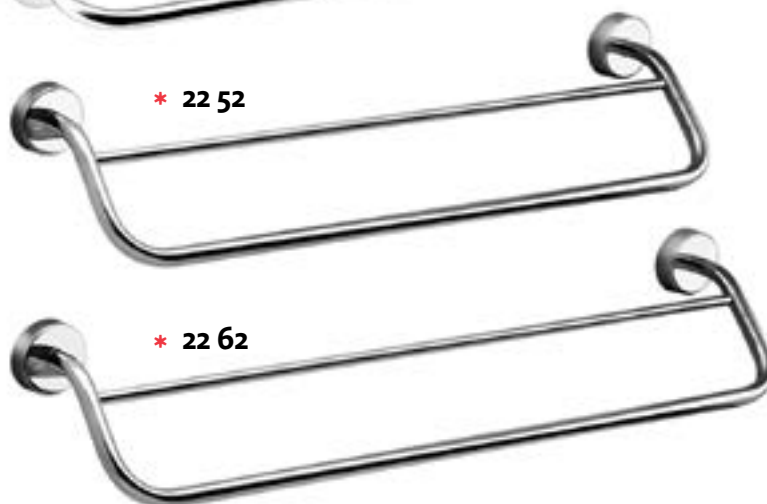

20 years guarantee on the material —

INOX — **3M**
18/10 VHB

* 22 62

only 1 cm distance

INOX

24 03

The greater distance our towel bars have from the wall offers two extra advantages:

1. It's easier to hang towels up,
2. The towels can air out better.