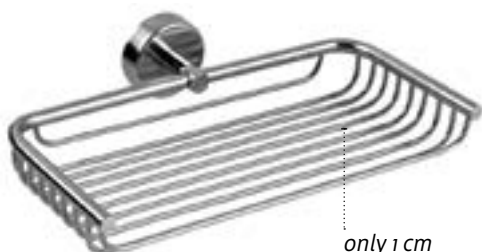

22 60

23 03

* 22 52

* 22 62

23 04

23 01

only 1 cm distance

25 01

* 28 01

INOX

* 27 01

24 01

24 03

The greater distance our towel bars have from the wall offers two extra advantages:

1. It's easier to hang towels up,
2. The towels can air out better.

moderno brushed