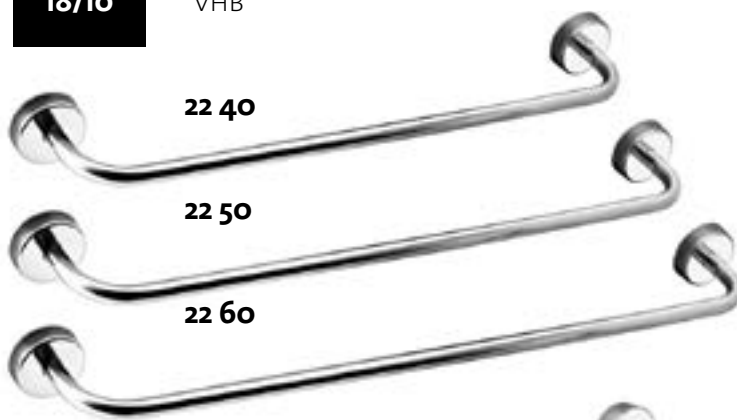

* 22 52

22 40

22 50

22 60