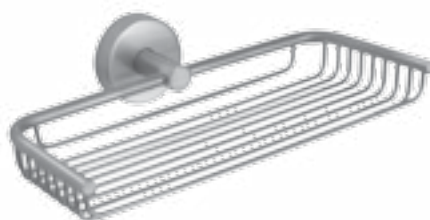

Kapitan towel advantages:

1. It's easier to hang towels up,
2. The towels can air out better.

14 23 99

13 03 99

13 04 99

only 1 cm distance

14 03 99

14 22 99