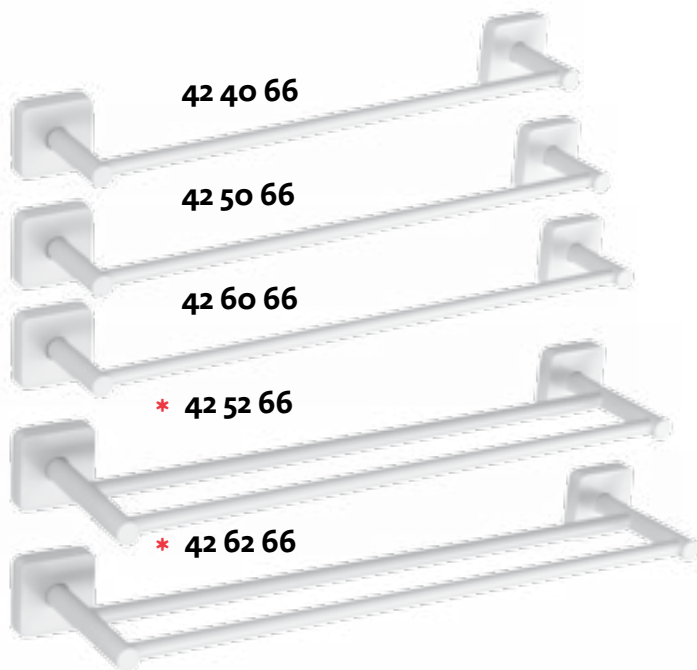

48 55 66

42 40 66

42 50 66

42 60 66

* 42 52 66

* 42 62 66

Kapitan towel advantages:
1. It's easier to hang towels up,
2. The towels can air out better.

44 23 66

44 03 66

43 03 66

only 1 cm distance

43 04 66